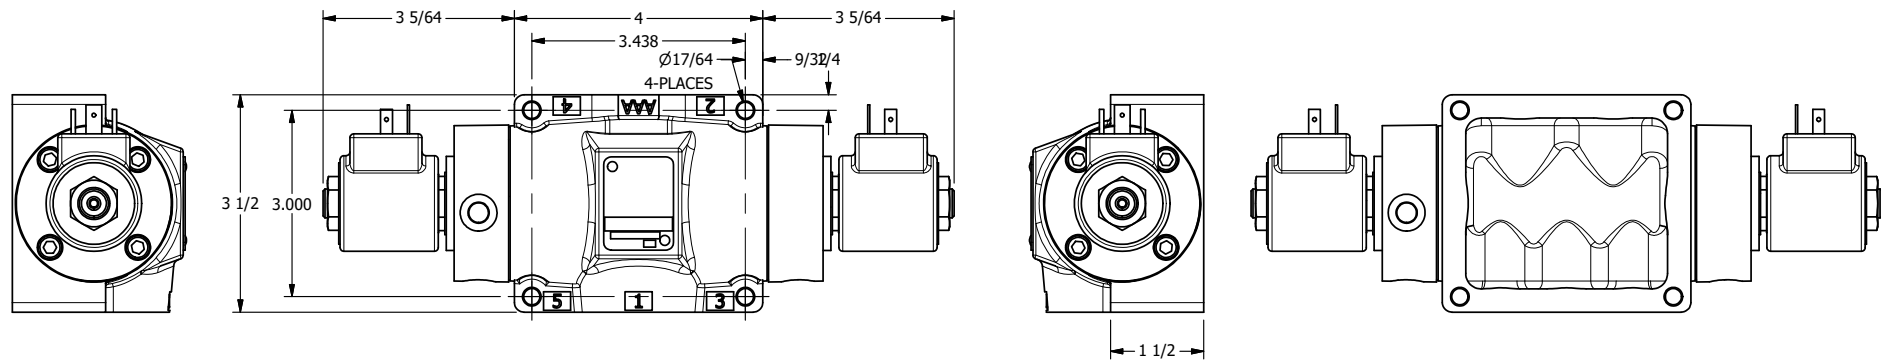

4

3

2

1

AAA
PRODUCTS
INTERNATIONAL

**AAA PRODUCTS
INTERNATIONAL**
7114 Harry Hines Blvd
Dallas, TX 75235

TITLE 1/2" SIDE PORT, DBL SOL, 2 POS,
FRICTION POS, SOL RTRN,
ISO 4400 DIN, 300 PSI

DRAWING NO.:
DIM_SS4EDV