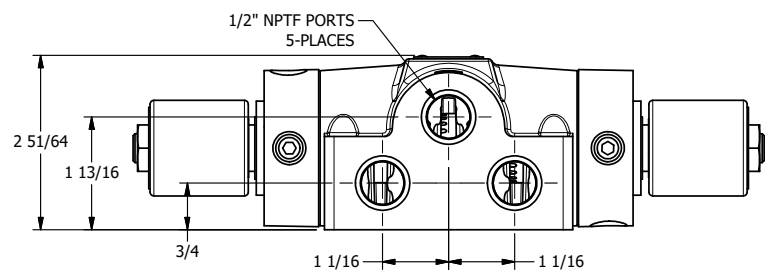

4

3

2

1

AAA
PRODUCTS
INTERNATIONAL

**AAA PRODUCTS
INTERNATIONAL**
7114 Harry Hines Blvd
Dallas, TX 75235

TITLE 1/2" SIDE PORT, DBL SOL, 2 POS,
FRICTION POS, SOL RTRN,
ISO 4400 DIN, 300 PSI

DRAWING NO.:
DIM_SS4EDV