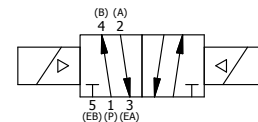

4

3

2

1

AAA
PRODUCTS
INTERNATIONAL

**AAA PRODUCTS
INTERNATIONAL**
7114 Harry Hines Blvd
Dallas, TX 75235

TITLE 1/2" SIDE PORT, DBL SOL, 2 POS,
FRICTION POS, SOL RTRN,
ISO 4400 DIN, TAPPED VENT

DRAWING NO.:
DIM_SS4EDT