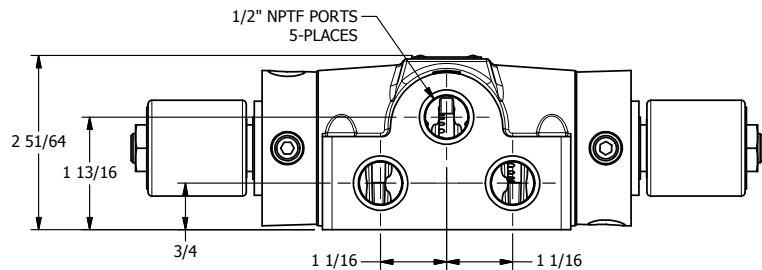

4

3

2

1

AAA
PRODUCTS
INTERNATIONAL

**AAA PRODUCTS
INTERNATIONAL**
7114 Harry Hines Blvd
Dallas, TX 75235

TITLE 1/2" SIDE PORT, DBL SOL, 2 POS,
FRICTION POS, SOL RTRN,
ISO 4400 DIN, TAPPED VENT

DRAWING NO.:
DIM_SS4EDT