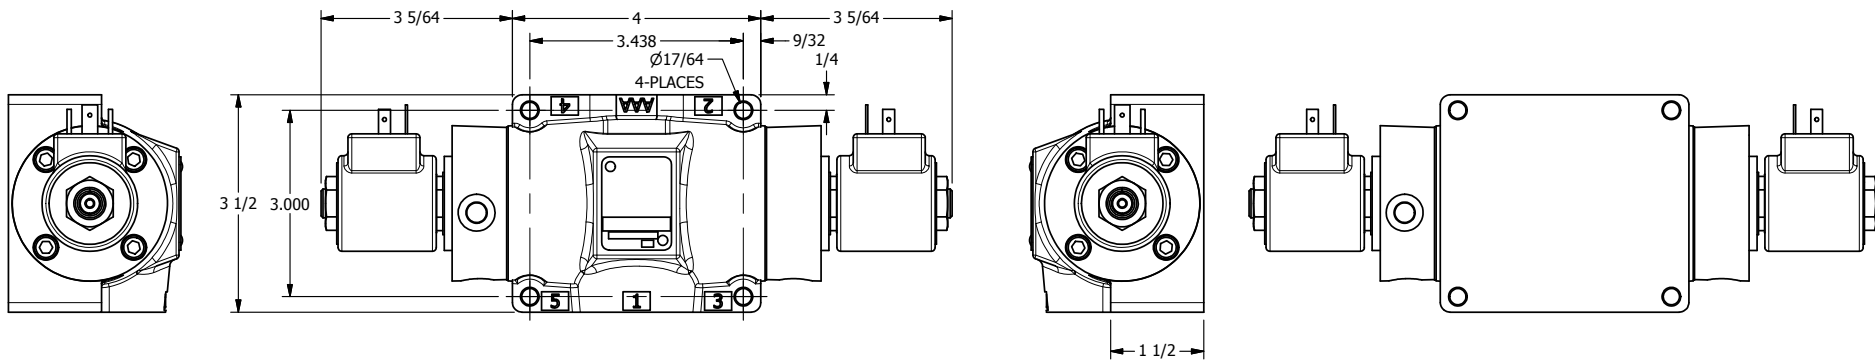

4

3

2

1

AAA
PRODUCTS
INTERNATIONAL

**AAA PRODUCTS
INTERNATIONAL**
7114 Harry Hines Blvd
Dallas, TX 75235

TITLE 1/2" SIDE PORT, DBL SOL, 2 POS,
FRICTION POS, SOL RTRN,
ISO 4400 DIN, TAPPED VENT

DRAWING NO.:
DIM_SS4EDT