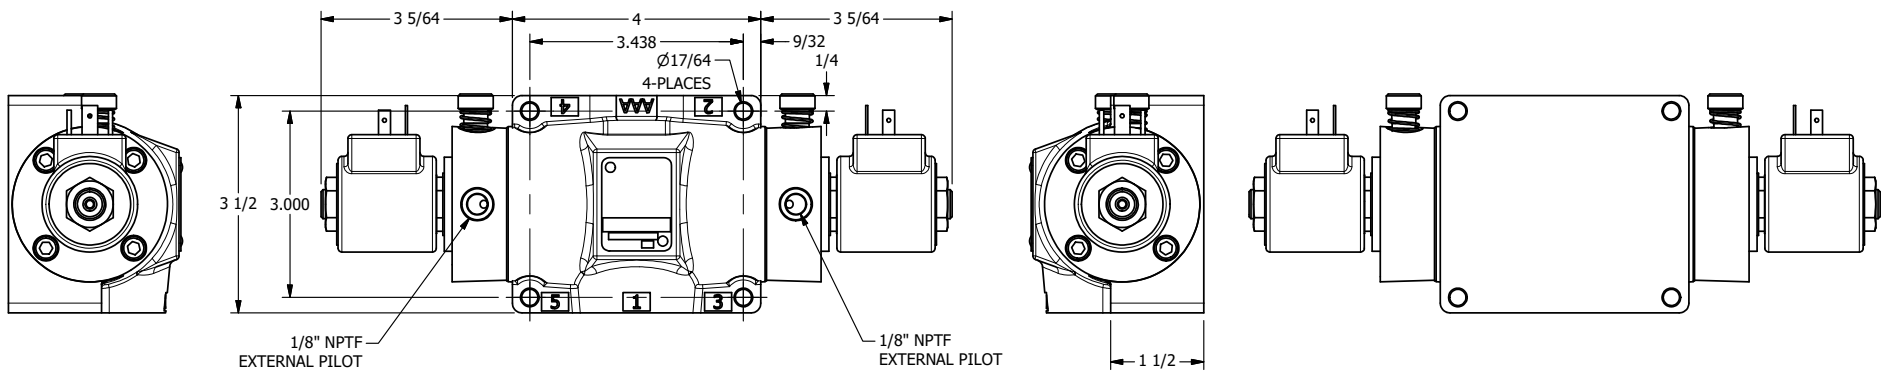

4

3

2

1

AAA
PRODUCTS
INTERNATIONAL

**AAA PRODUCTS
INTERNATIONAL**
7114 Harry Hines Blvd
Dallas, TX 75235

TITLE 1/2" SIDE PORT, DBL SOL, 2 POS,
FRICTION POS, SOL RTRN,
ISO 4400, LCKNG OVRD, EXT PILOT

DRAWING NO.:
DIM_SS4EDOZ