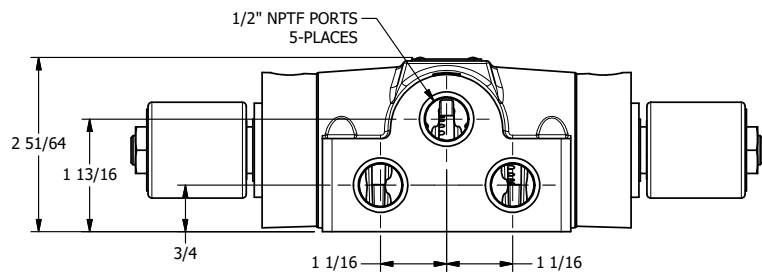

4

3

2

1

AAA
PRODUCTS
INTERNATIONAL

**AAA PRODUCTS
INTERNATIONAL**
7114 Harry Hines Blvd
Dallas, TX 75235

TITLE 1/2" SIDE PORT, DBL SOL, 2 POS,
FRICTION POS, SOL RTRN,
ISO 4400, LCKNG OVRD, EXT PILOT

DRAWING NO.:
DIM_SS4EDOZ