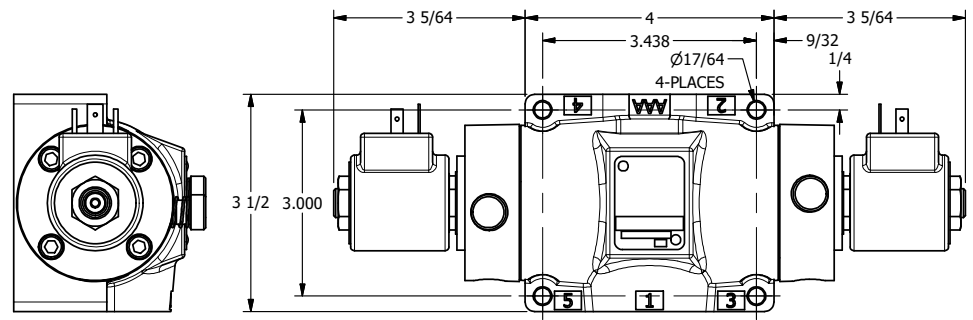

4

3

2

1

AAA
PRODUCTS
INTERNATIONAL

AAA PRODUCTS INTERNATIONAL
7114 Harry Hines Blvd
Dallas, TX 75235

TITLE: 1/2" SIDE PORT, DBL SOL, 2 POS,
SOL RTN, ISO 4400 DIN,
LCKNG OVRD, TPD VENT

DRAWING NO.:
DIM_SS4EDOT