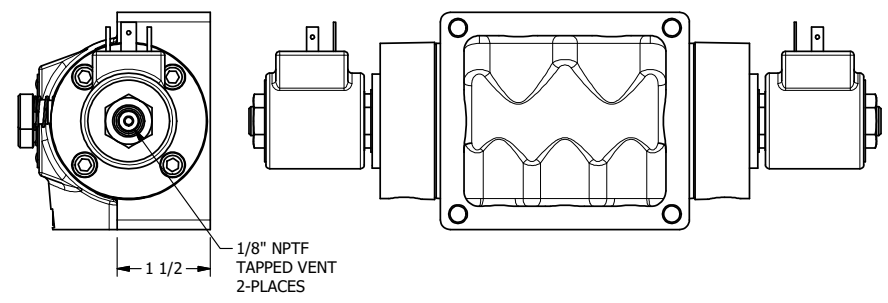

4

3

2

1

AAA
PRODUCTS
INTERNATIONAL

AAA PRODUCTS INTERNATIONAL
7114 Harry Hines Blvd
Dallas, TX 75235

TITLE: 1/2" SIDE PORT, DBL SOL, 2 POS,
SOL RTN, ISO 4400 DIN,
LCKNG OVRD, TPD VENT

DRAWING NO.:
DIM_SS4EDOT