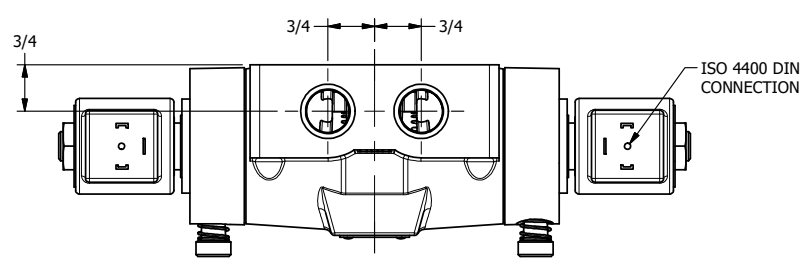

4

3

2

1

AAA
PRODUCTS
INTERNATIONAL

AAA PRODUCTS INTERNATIONAL
7114 Harry Hines Blvd
Dallas, TX 75235

TITLE: 1/2" SIDE PORT, DBL SOL, 2 POS,
SOL RTN, ISO 4400 DIN,
LCKNG OVRD, TPD VENT

DRAWING NO.:
DIM_SS4EDOT