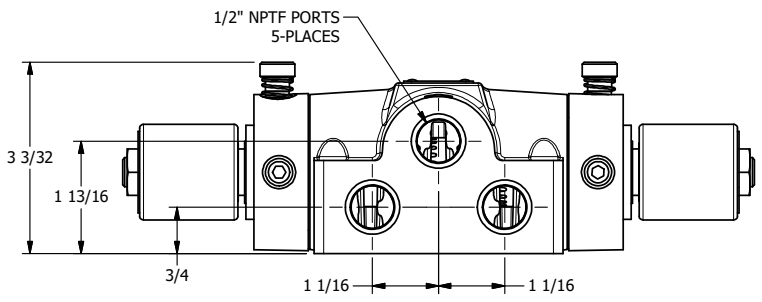

4

3

2

1

AAA
PRODUCTS
INTERNATIONAL

AAA PRODUCTS INTERNATIONAL
7114 Harry Hines Blvd
Dallas, TX 75235

TITLE: 1/2" SIDE PORT, DBL SOL, 2 POS,
SOL RTN, ISO 4400 DIN,
LCKNG OVRD, TPD VENT

DRAWING NO.:
DIM_SS4EDOT