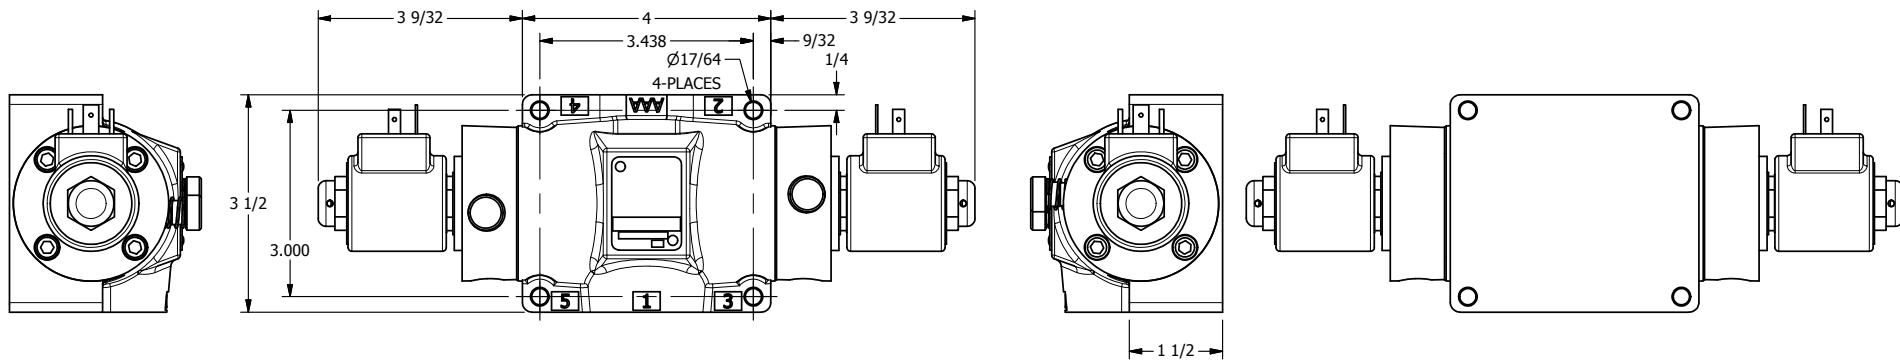

4

3

2

1

**AAA**  
PRODUCTS  
INTERNATIONAL

**AAA PRODUCTS  
INTERNATIONAL**  
7114 Harry Hines Blvd  
Dallas, TX 75235

TITLE 1/2" SIDE PORT, DBL SOL, 2 POS,  
FRICTN POS, SOL SHFT, ISO 4400 DIN,  
LCKNG OVRD, DUST EXCLDR

DRAWING NO.:  
DIM\_SS4EDOL

THE INFORMATION CONTAINED WITHIN THIS DOCUMENT IS PROPRIETARY TO AAA PRODUCTS AND MAY NOT BE DISCLOSED WITHOUT PRIOR WRITTEN CONSENT

4

3

2

1