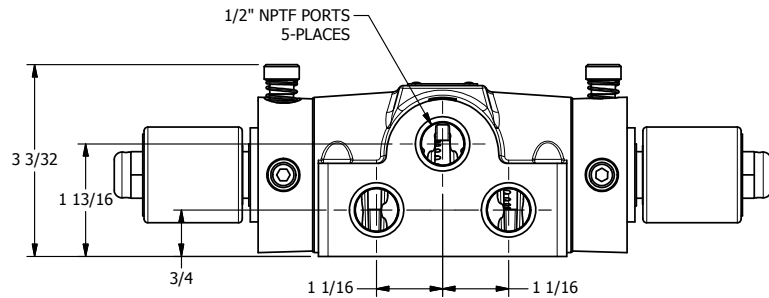

4

3

2

1

**AAA**  
PRODUCTS  
INTERNATIONAL

**AAA PRODUCTS  
INTERNATIONAL**  
7114 Harry Hines Blvd  
Dallas, TX 75235

TITLE 1/2" SIDE PORT, DBL SOL, 2 POS,  
FRICTN POS, SOL SHFT, ISO 4400 DIN,  
LCKNG OVRD, DUST EXCLDR

DRAWING NO.:  
DIM\_SS4EDOL

THE INFORMATION CONTAINED WITHIN THIS DOCUMENT IS PROPRIETARY TO AAA PRODUCTS AND MAY NOT BE DISCLOSED WITHOUT PRIOR WRITTEN CONSENT

4

3

2

1