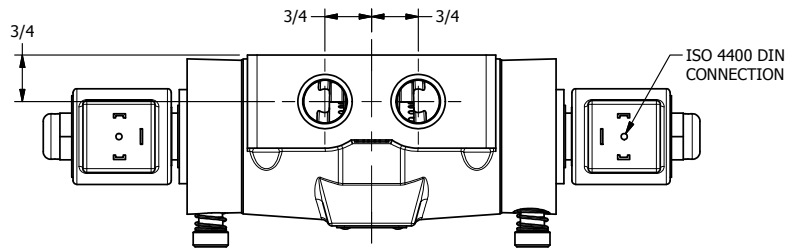

4

3

2

1

**AAA**  
PRODUCTS  
INTERNATIONAL

**AAA PRODUCTS  
INTERNATIONAL**  
7114 Harry Hines Blvd  
Dallas, TX 75235

TITLE 1/2" SIDE PORT, DBL SOL, 2 POS,  
FRICTN POS, SOL SHFT, ISO 4400 DIN,  
LCKNG OVRD, DUST EXCLDR

DRAWING NO.:  
DIM\_SS4EDOL

THE INFORMATION CONTAINED WITHIN THIS DOCUMENT IS PROPRIETARY TO AAA PRODUCTS AND MAY NOT BE DISCLOSED WITHOUT PRIOR WRITTEN CONSENT

4

3

2

1