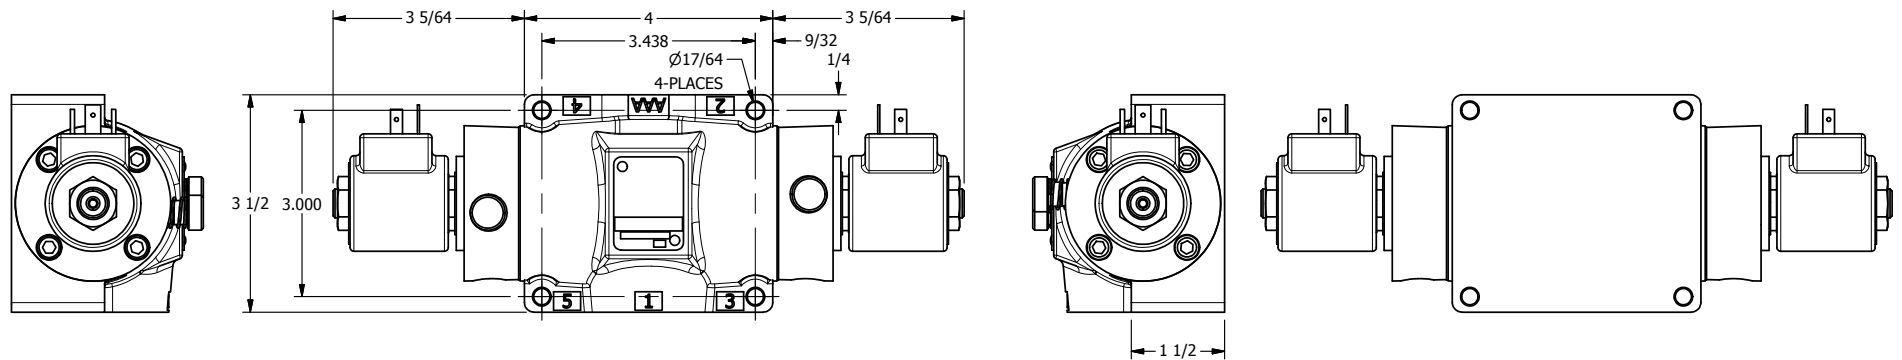

4

3

2

1

**AAA**  
PRODUCTS  
INTERNATIONAL

**AAA PRODUCTS  
INTERNATIONAL**  
7114 Harry Hines Blvd  
Dallas, TX 75235

TITLE 1/2" SIDE PORT, DBL SOL, 2 POS,  
FRICTION POS, SOL RTRN,  
ISO 4400 DIN, LCKNG OVRD

DRAWING NO.:  
DIM\_SS4EDO

4

3

2

1

THE INFORMATION CONTAINED WITHIN THIS DOCUMENT IS PROPRIETARY TO AAA PRODUCTS AND MAY NOT BE DISCLOSED WITHOUT PRIOR WRITTEN CONSENT