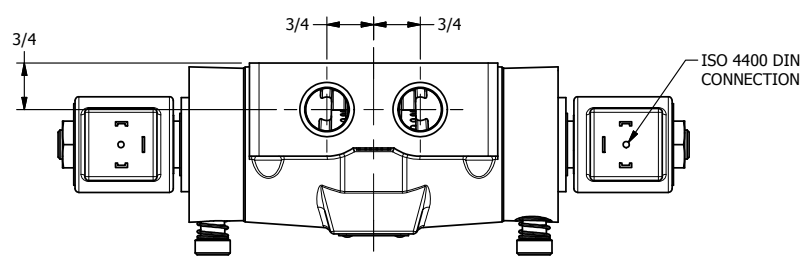

4

3

2

1

**AAA**  
PRODUCTS  
INTERNATIONAL

**AAA PRODUCTS  
INTERNATIONAL**  
7114 Harry Hines Blvd  
Dallas, TX 75235

TITLE 1/2" SIDE PORT, DBL SOL, 2 POS,  
FRICTION POS, SOL RTRN,  
ISO 4400 DIN, LCKNG OVRD

DRAWING NO.:  
DIM\_SS4EDO

4

3

2

1

THE INFORMATION CONTAINED WITHIN THIS DOCUMENT IS PROPRIETARY TO AAA PRODUCTS AND MAY NOT BE DISCLOSED WITHOUT PRIOR WRITTEN CONSENT