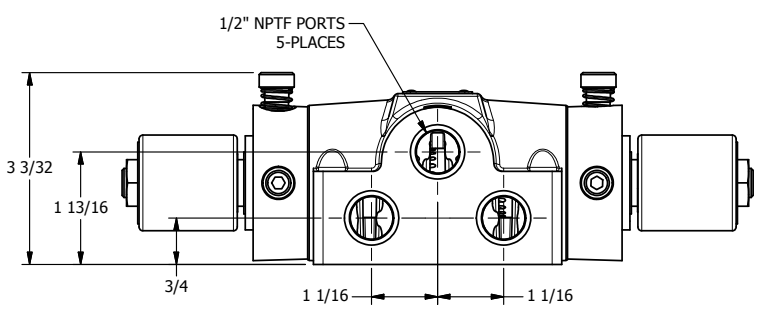

4

3

2

1

**AAA**  
PRODUCTS  
INTERNATIONAL

**AAA PRODUCTS  
INTERNATIONAL**  
7114 Harry Hines Blvd  
Dallas, TX 75235

TITLE 1/2" SIDE PORT, DBL SOL, 2 POS,  
FRICTION POS, SOL RTRN,  
ISO 4400 DIN, LCKNG OVRD

DRAWING NO.:  
DIM\_SS4EDO

4

3

2

1

THE INFORMATION CONTAINED WITHIN THIS DOCUMENT IS PROPRIETARY TO AAA PRODUCTS AND MAY NOT BE DISCLOSED WITHOUT PRIOR WRITTEN CONSENT