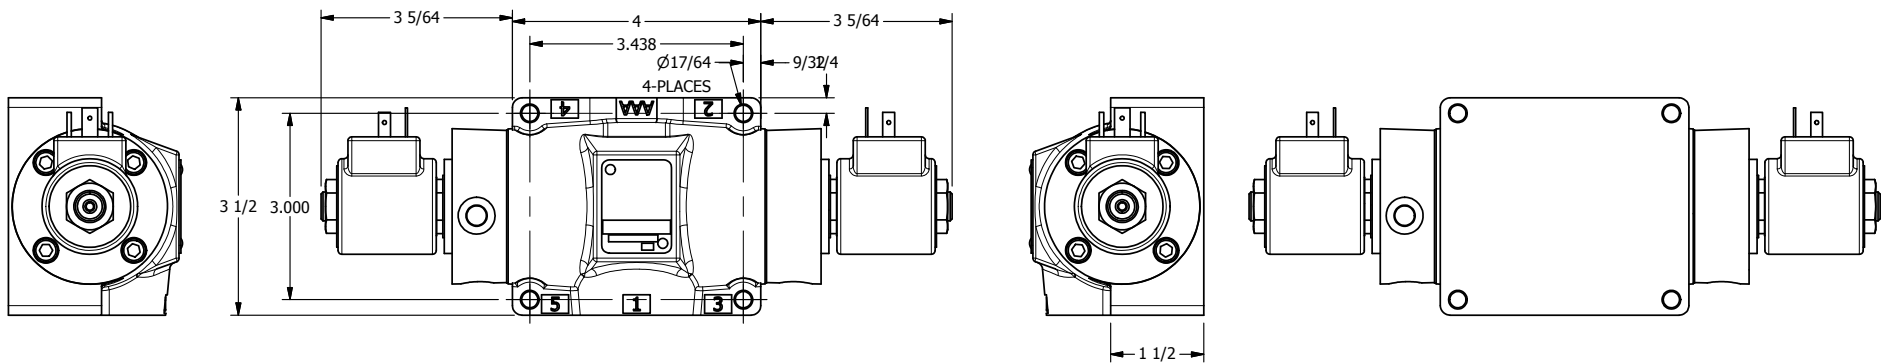

4

3

2

1

AAA
PRODUCTS
INTERNATIONAL

**AAA PRODUCTS
INTERNATIONAL**
7114 Harry Hines Blvd
Dallas, TX 75235

TITLE: 1/2" SIDE PORT, DBL SOL, 2 POS,
FRICTION POS, SOL RTRN,
ISO 4400 DIN

DRAWING NO.:
DIM_SS4ED