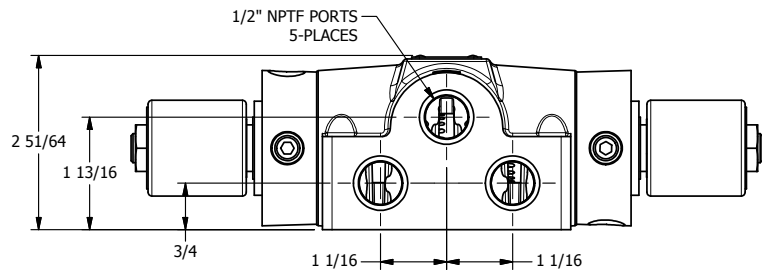

4

3

2

1

AAA
PRODUCTS
INTERNATIONAL

**AAA PRODUCTS
INTERNATIONAL**
7114 Harry Hines Blvd
Dallas, TX 75235

TITLE: 1/2" SIDE PORT, DBL SOL, 2 POS,
FRICTION POS, SOL RTRN,
ISO 4400 DIN

DRAWING NO.:
DIM_SS4ED