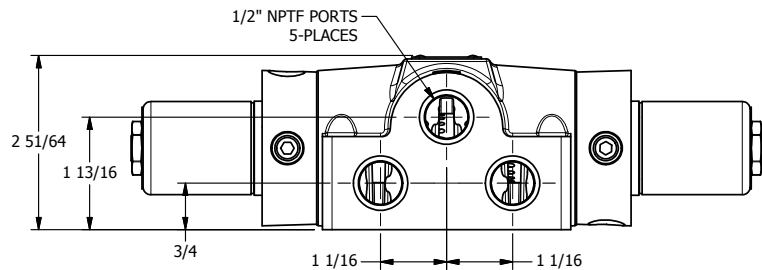

4

3

2

1

AAA
PRODUCTS
INTERNATIONAL

**AAA PRODUCTS
INTERNATIONAL**
7114 Harry Hines Blvd
Dallas, TX 75235

TITLE: 1/2" SIDE PORT, DBL SOL, 2 POS,
FRICTION POS, SOL RTRN,
CLASSIC SOL

DRAWING NO.:
DIM_SS4