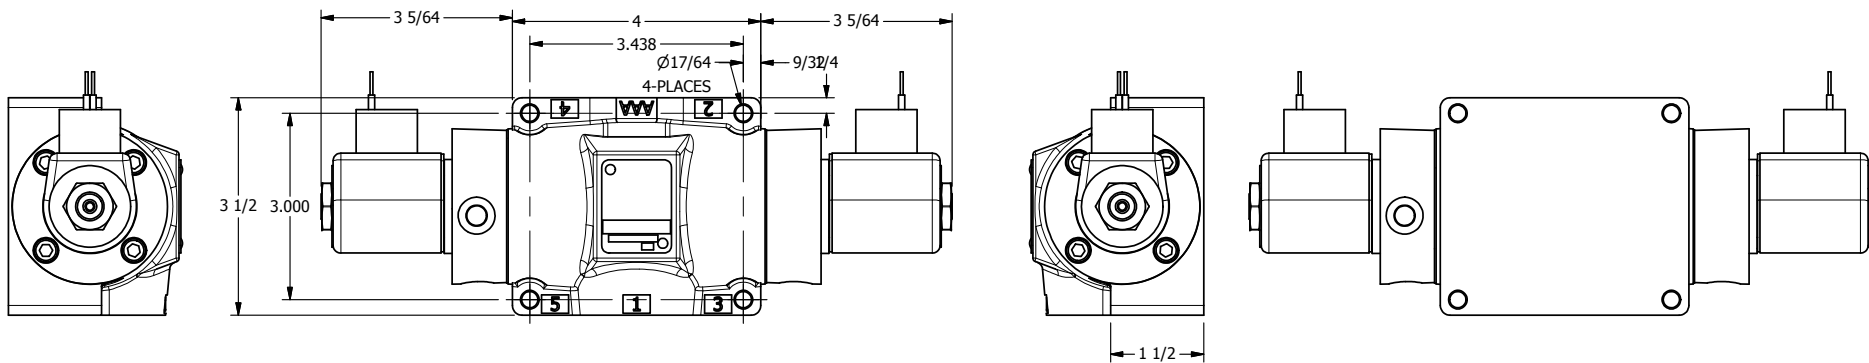

4

3

2

1

AAA
PRODUCTS
INTERNATIONAL

**AAA PRODUCTS
INTERNATIONAL**
7114 Harry Hines Blvd
Dallas, TX 75235

TITLE: 1/2" SIDE PORT, DBL SOL, 2 POS,
FRICTION POS, SOL RTRN,
CLASSIC SOL

DRAWING NO.:
DIM_SS4