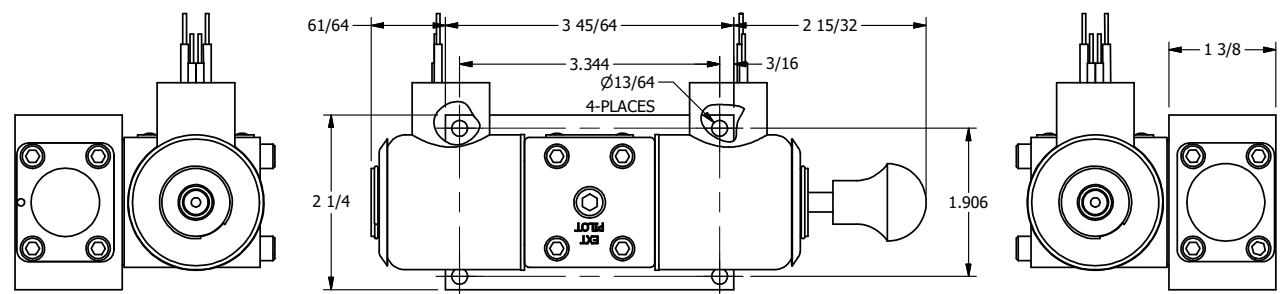

4

3

2

1

AAA
PRODUCTS
INTERNATIONAL

**AAA PRODUCTS
INTERNATIONAL**
7114 Harry Hines Blvd
Dallas, TX 75235

TITLE: **3/8" SIDE PORT, DBL SOL, 2 POS,
FRICTION POS, SOL RTRN,
CLASSIC SOL, MAN SPL OVRD**

DRAWING NO.:
DIM_SS3XOS