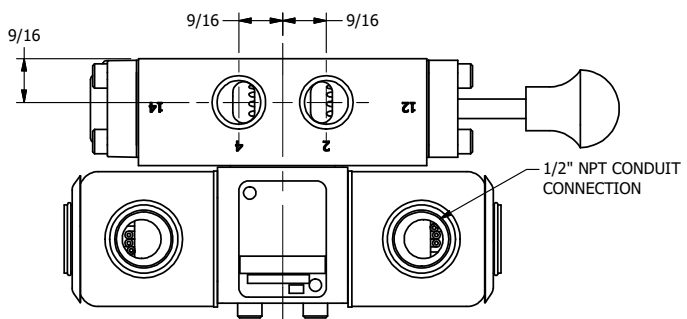

4

3

2

1

AAA
PRODUCTS
INTERNATIONAL

**AAA PRODUCTS
INTERNATIONAL**
7114 Harry Hines Blvd
Dallas, TX 75235

TITLE: **3/8" SIDE PORT, DBL SOL, 2 POS,
FRICTION POS, SOL RTRN,
CLASSIC SOL, MAN SPL OVRD**

DRAWING NO.:
DIM_SS3XOS