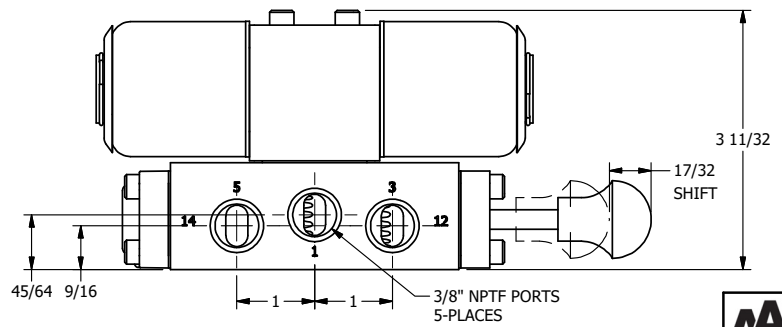

4

3

2

1

AAA
PRODUCTS
INTERNATIONAL

**AAA PRODUCTS
INTERNATIONAL**
7114 Harry Hines Blvd
Dallas, TX 75235

TITLE: **3/8" SIDE PORT, DBL SOL, 2 POS,
FRICTION POS, SOL RTRN,
CLASSIC SOL, MAN SPL OVRD**

DRAWING NO.:
DIM_SS3XOS