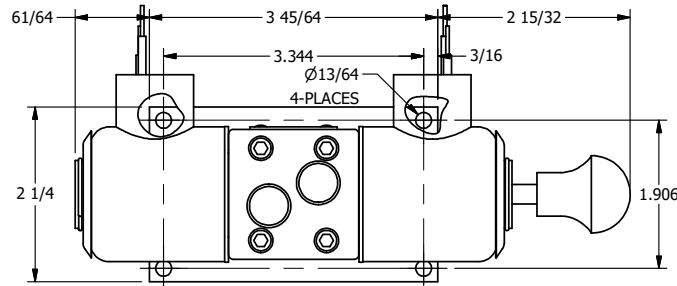

4

3

2

1

4

3

2

**AAA**  
PRODUCTS  
INTERNATIONAL

**AAA PRODUCTS INTERNATIONAL**  
7114 Harry Hines Blvd  
Dallas, TX 75235

TITLE: 3/8" SIDE PORT, DBL SOL, 2 POS,  
FRCTN POS, SOL RTRN, EXPL PROOF,  
PUSH OVRD, MAN SPL OVRD

DRAWING NO.:  
DIM\_SS3XOPOS