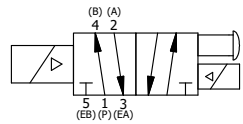

4

3

2

1

4

3

2

AAA
PRODUCTS
INTERNATIONAL

AAA PRODUCTS INTERNATIONAL
7114 Harry Hines Blvd
Dallas, TX 75235

TITLE: 3/8" SIDE PORT, DBL SOL, 2 POS,
FRCTN POS, SOL RTRN, EXPL PROOF,
PUSH OVRD, MAN SPL OVRD

DRAWING NO.:
DIM_SS3XOPOS

THE INFORMATION CONTAINED WITHIN THIS DOCUMENT IS PROPRIETARY TO AAA PRODUCTS AND MAY NOT BE DISCLOSED WITHOUT PRIOR WRITTEN CONSENT