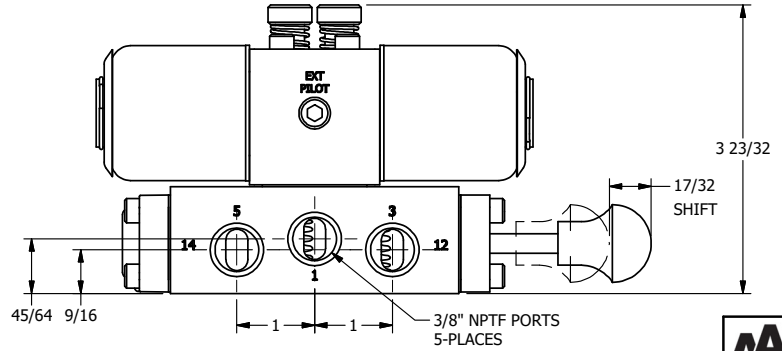

4

3

2

1

4

3

2

AAA
PRODUCTS
INTERNATIONAL

AAA PRODUCTS INTERNATIONAL
7114 Harry Hines Blvd
Dallas, TX 75235

TITLE: 3/8" SIDE PORT, DBL SOL, 2 POS,
FRCTN POS, SOL RTRN, EXPL PROOF,
PUSH OVRD, MAN SPL OVRD

DRAWING NO.:
DIM_SS3XOPOS

THE INFORMATION CONTAINED WITHIN THIS DOCUMENT IS PROPRIETARY TO AAA PRODUCTS AND MAY NOT BE DISCLOSED WITHOUT PRIOR WRITTEN CONSENT