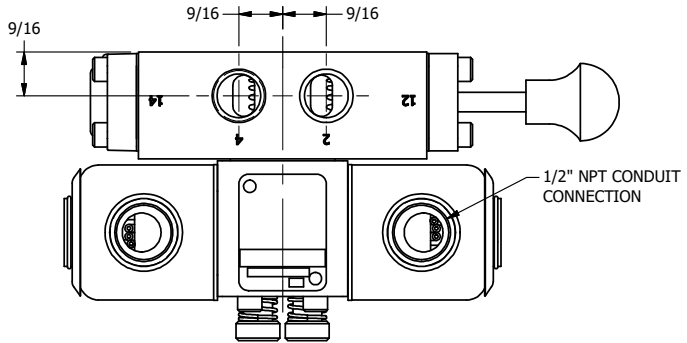

4

3

2

1

4

3

2

AAA
PRODUCTS
INTERNATIONAL

AAA PRODUCTS INTERNATIONAL
7114 Harry Hines Blvd
Dallas, TX 75235

TITLE: 3/8" SIDE PORT, DBL SOL, 2 POS,
FRCTN POS, SOL RTRN, EXPL PROOF,
PUSH OVRD, MAN SPL OVRD

DRAWING NO.:
DIM_SS3XOPOS

THE INFORMATION CONTAINED WITHIN THIS DOCUMENT IS PROPRIETARY TO AAA PRODUCTS AND MAY NOT BE DISCLOSED WITHOUT PRIOR WRITTEN CONSENT