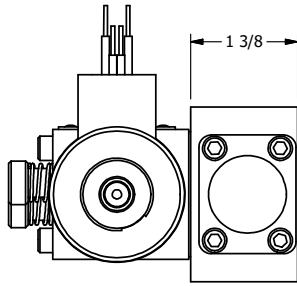

4

3

2

1

4

3

2

AAA
PRODUCTS
INTERNATIONAL

AAA PRODUCTS INTERNATIONAL
7114 Harry Hines Blvd
Dallas, TX 75235

TITLE: 3/8" SIDE PORT, DBL SOL, 2 POS,
FRCTN POS, SOL RTRN, EXPL PROOF,
PUSH OVRD, MAN SPL OVRD

DRAWING NO.:
DIM_SS3XOPOS

THE INFORMATION CONTAINED WITHIN THIS DOCUMENT IS PROPRIETARY TO AAA PRODUCTS AND MAY NOT BE DISCLOSED WITHOUT PRIOR WRITTEN CONSENT