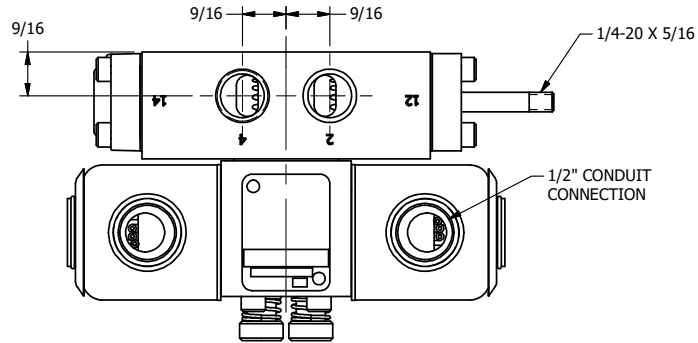

4

3

2

1

AAA
PRODUCTS
INTERNATIONAL

**AAA PRODUCTS
INTERNATIONAL**
7114 Harry Hines Blvd
Dallas, TX 75235

TITLE: 3/8" SIDE PORT, DBL SOL, 2 POS,
SOL RTN, EXPL PROOF,
PUSH OVRD, THD PIN

DRAWING NO.:
DIM_SS3XOPK