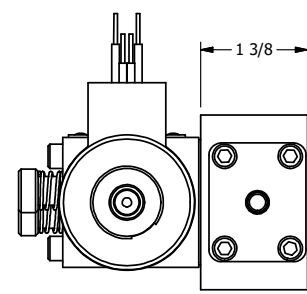

4

3

2

1

AAA
PRODUCTS
INTERNATIONAL

**AAA PRODUCTS
INTERNATIONAL**
7114 Harry Hines Blvd
Dallas, TX 75235

TITLE: 3/8" SIDE PORT, DBL SOL, 2 POS,
SOL RTN, EXPL PROOF,
PUSH OVRD, THD PIN

DRAWING NO.:
DIM_SS3XOPK