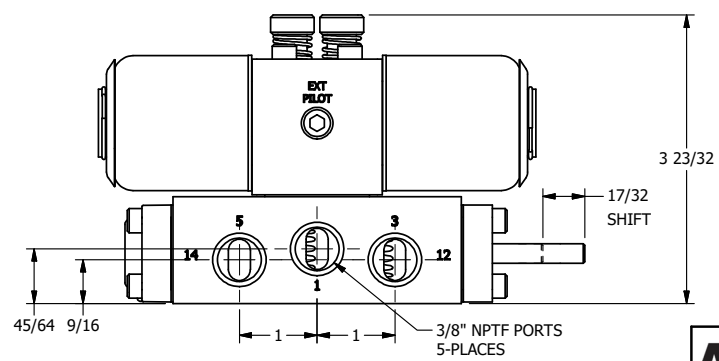

4

3

2

1

AAA
PRODUCTS
INTERNATIONAL

**AAA PRODUCTS
INTERNATIONAL**
7114 Harry Hines Blvd
Dallas, TX 75235

TITLE: 3/8" SIDE PORT, DBL SOL, 2 POS,
SOL RTN, EXPL PROOF,
PUSH OVRD, THD PIN

DRAWING NO.:
DIM_SS3XOPK