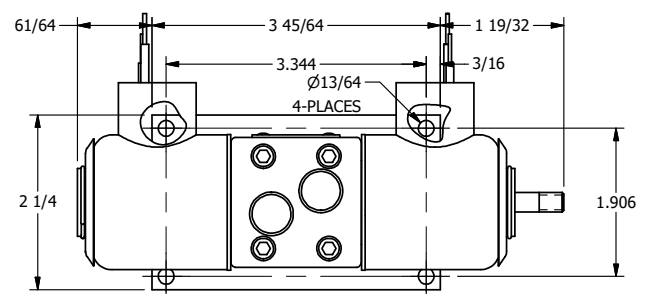

4

3

2

1

AAA
PRODUCTS
INTERNATIONAL

**AAA PRODUCTS
INTERNATIONAL**
7114 Harry Hines Blvd
Dallas, TX 75235

TITLE: 3/8" SIDE PORT, DBL SOL, 2 POS,
SOL RTN, EXPL PROOF,
PUSH OVRD, THD PIN

DRAWING NO.:
DIM_SS3XOPK