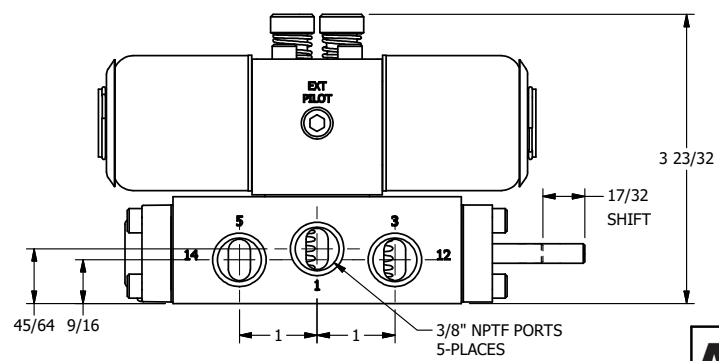

4

3

2

1

4

3

2

AAA
PRODUCTS
INTERNATIONAL

**AAA PRODUCTS
INTERNATIONAL**
7114 Harry Hines Blvd
Dallas, TX 75235

TITLE: $\frac{3}{8}$ " SIDE PORT, DBL SOL, 2 POS,
FRCTN POS, SOL RTRN, EXPL PROOF,
LCKNG OVRD, THREADED INDCTR PIN

DRAWING NO.:
DIM_SS3XOK

THE INFORMATION CONTAINED WITHIN THIS DOCUMENT IS PROPRIETARY TO AAA PRODUCTS AND MAY NOT BE DISCLOSED WITHOUT PRIOR WRITTEN CONSENT