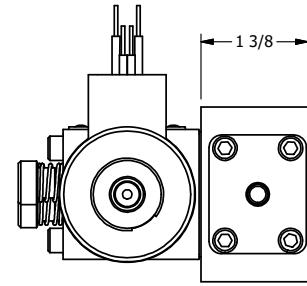

4

3

2

1

4

3

2

AAA
PRODUCTS
INTERNATIONAL

**AAA PRODUCTS
INTERNATIONAL**
7114 Harry Hines Blvd
Dallas, TX 75235

TITLE: $\frac{3}{8}$ " SIDE PORT, DBL SOL, 2 POS,
FRCTN POS, SOL RTRN, EXPL PROOF,
LCKNG OVRD, THREADED INDCTR PIN

DRAWING NO.:
DIM_SS3XOK

THE INFORMATION CONTAINED WITHIN THIS DOCUMENT IS PROPRIETARY TO AAA PRODUCTS AND MAY NOT BE DISCLOSED WITHOUT PRIOR WRITTEN CONSENT