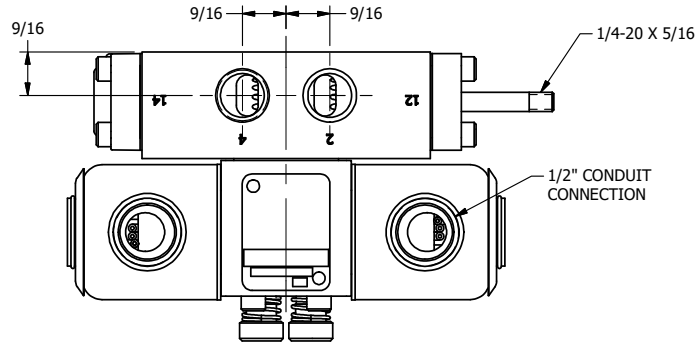

4

3

2

1

4

3

2

AAA
PRODUCTS
INTERNATIONAL

**AAA PRODUCTS
INTERNATIONAL**
7114 Harry Hines Blvd
Dallas, TX 75235

TITLE: $\frac{3}{8}$ " SIDE PORT, DBL SOL, 2 POS,
FRCTN POS, SOL RTRN, EXPL PROOF,
LCKNG OVRD, THREADED INDCTR PIN

DRAWING NO.:
DIM_SS3XOK

THE INFORMATION CONTAINED WITHIN THIS DOCUMENT IS PROPRIETARY TO AAA PRODUCTS AND MAY NOT BE DISCLOSED WITHOUT PRIOR WRITTEN CONSENT