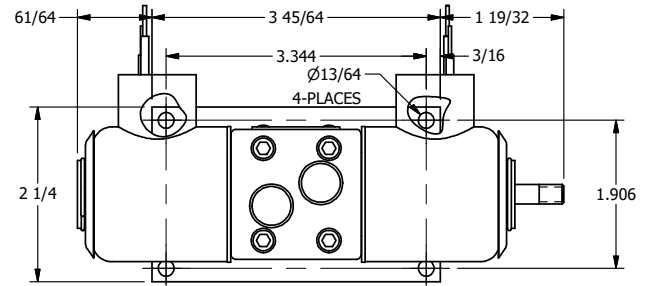

4

3

2

1

4

3

2

AAA
PRODUCTS
INTERNATIONAL

**AAA PRODUCTS
INTERNATIONAL**
7114 Harry Hines Blvd
Dallas, TX 75235

TITLE: $\frac{3}{8}$ " SIDE PORT, DBL SOL, 2 POS,
FRCTN POS, SOL RTRN, EXPL PROOF,
LCKNG OVRD, THREADED INDCTR PIN

DRAWING NO.:
DIM_SS3XOK

THE INFORMATION CONTAINED WITHIN THIS DOCUMENT IS PROPRIETARY TO AAA PRODUCTS AND MAY NOT BE DISCLOSED WITHOUT PRIOR WRITTEN CONSENT