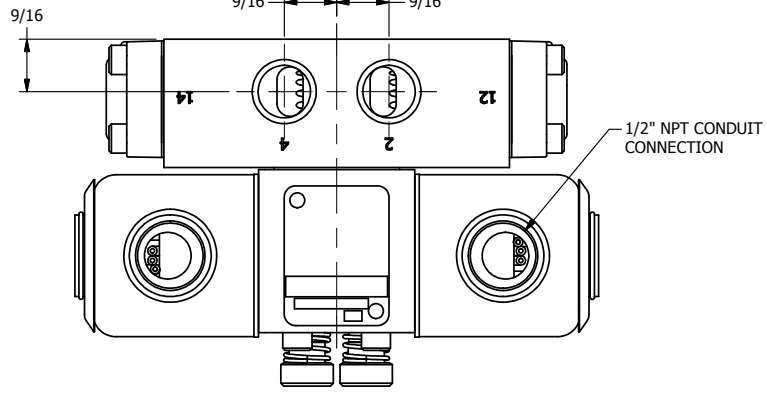

4

3

2

1

AAA
PRODUCTS
INTERNATIONAL

**AAA PRODUCTS
INTERNATIONAL**
7114 Harry Hines Blvd
Dallas, TX 75235

TITLE $\frac{3}{8}$ " SIDE PORT, DBL SOL, 2 POS,
FRICTION POS, SOL RTRN,
EXPL PROOF, LCKNG OVRD

DRAWING NO.:
DIM_SS3XO