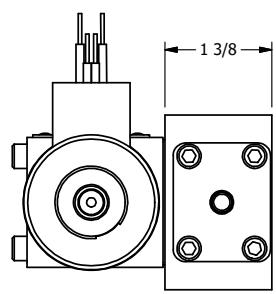

4

3

2

1

AAA
PRODUCTS
INTERNATIONAL

**AAA PRODUCTS
INTERNATIONAL**
7114 Harry Hines Blvd
Dallas, TX 75235

TITLE: 3/8" SIDE PORT, DBL SOL, 2 POS,
FRICTION POS, SOL RTRN,
EXPL PROOF, SPOOL INDICATOR

DRAWING NO.:
DIM_SS3XK