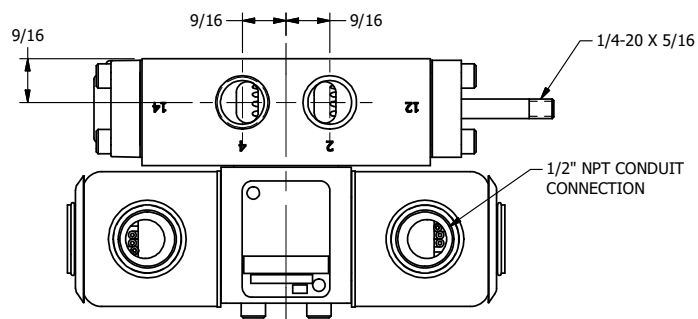

4

3

2

1

AAA
PRODUCTS
INTERNATIONAL

**AAA PRODUCTS
INTERNATIONAL**
7114 Harry Hines Blvd
Dallas, TX 75235

TITLE: 3/8" SIDE PORT, DBL SOL, 2 POS,
FRICTION POS, SOL RTRN,
EXPL PROOF, SPOOL INDICATOR

DRAWING NO.:
DIM_SS3XK