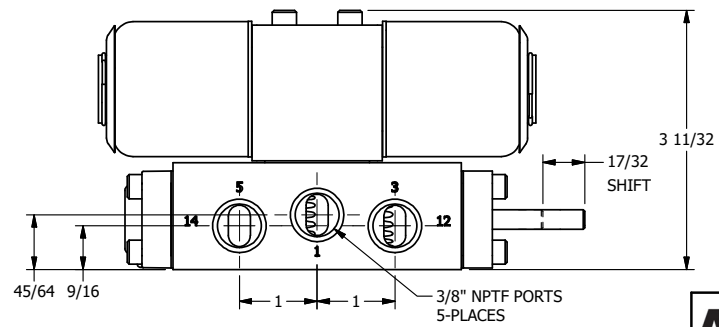

4

3

2

1

AAA
PRODUCTS
INTERNATIONAL

**AAA PRODUCTS
INTERNATIONAL**
7114 Harry Hines Blvd
Dallas, TX 75235

TITLE: 3/8" SIDE PORT, DBL SOL, 2 POS,
FRICTION POS, SOL RTRN,
EXPL PROOF, SPOOL INDICATOR

DRAWING NO.:
DIM_SS3XK