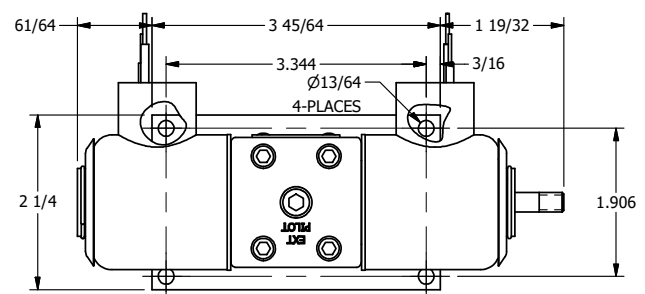

4

3

2

1

AAA
PRODUCTS
INTERNATIONAL

**AAA PRODUCTS
INTERNATIONAL**
7114 Harry Hines Blvd
Dallas, TX 75235

TITLE: 3/8" SIDE PORT, DBL SOL, 2 POS,
FRICTION POS, SOL RTRN,
EXPL PROOF, SPOOL INDICATOR

DRAWING NO.:
DIM_SS3XK