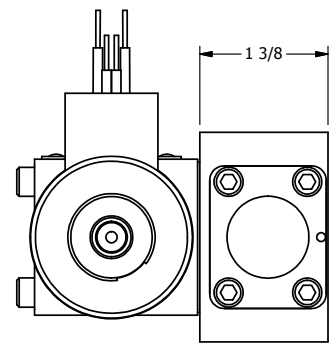

4

3

2

1

1/2" NPT CONDUIT CONNECTION

AAA
PRODUCTS
INTERNATIONAL

AAA PRODUCTS INTERNATIONAL
7114 Harry Hines Blvd
Dallas, TX 75235

TITLE: 3/8" SIDE PORT, DBL SOL, 2 POS,
FRICTION POS, SOL RTRN,
EXPL PROOF

DRAWING NO.:
DIM_SS3X

4

3

2

1

THE INFORMATION CONTAINED WITHIN THIS DOCUMENT IS PROPRIETARY TO AAA PRODUCTS AND MAY NOT BE DISCLOSED WITHOUT PRIOR WRITTEN CONSENT