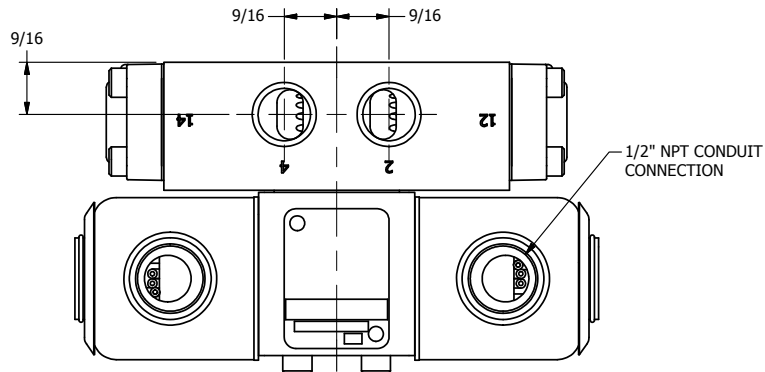

4

3

2

1

1/2" NPT CONDUIT CONNECTION

AAA
PRODUCTS
INTERNATIONAL

AAA PRODUCTS INTERNATIONAL
7114 Harry Hines Blvd
Dallas, TX 75235

TITLE: 3/8" SIDE PORT, DBL SOL, 2 POS,
FRICTION POS, SOL RTRN,
EXPL PROOF

DRAWING NO.:
DIM_SS3X

4

3

2

1

THE INFORMATION CONTAINED WITHIN THIS DOCUMENT IS PROPRIETARY TO AAA PRODUCTS AND MAY NOT BE DISCLOSED WITHOUT PRIOR WRITTEN CONSENT