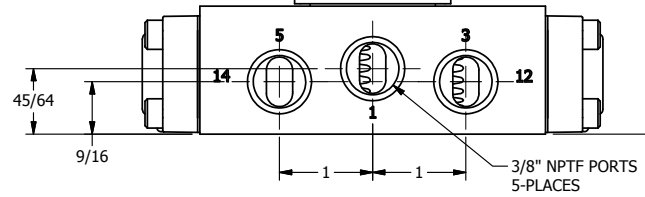

4

3

2

1

1/2" NPT CONDUIT CONNECTION

AAA
PRODUCTS
INTERNATIONAL

AAA PRODUCTS INTERNATIONAL
7114 Harry Hines Blvd
Dallas, TX 75235

TITLE: 3/8" SIDE PORT, DBL SOL, 2 POS,
FRICTION POS, SOL RTRN,
EXPL PROOF

DRAWING NO.:
DIM_SS3X

4

3

2

1

THE INFORMATION CONTAINED WITHIN THIS DOCUMENT IS PROPRIETARY TO AAA PRODUCTS AND MAY NOT BE DISCLOSED WITHOUT PRIOR WRITTEN CONSENT