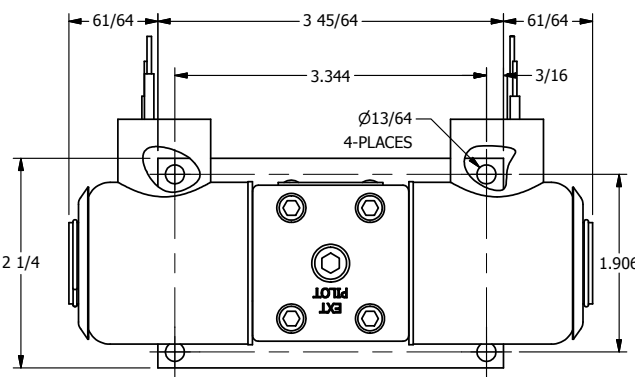

4

3

2

1

1/2" NPT CONDUIT CONNECTION

AAA
PRODUCTS
INTERNATIONAL

AAA PRODUCTS INTERNATIONAL
7114 Harry Hines Blvd
Dallas, TX 75235

TITLE: 3/8" SIDE PORT, DBL SOL, 2 POS,
FRICTION POS, SOL RTRN,
EXPL PROOF

DRAWING NO.:
DIM_SS3X

4

3

2

1

THE INFORMATION CONTAINED WITHIN THIS DOCUMENT IS PROPRIETARY TO AAA PRODUCTS AND MAY NOT BE DISCLOSED WITHOUT PRIOR WRITTEN CONSENT