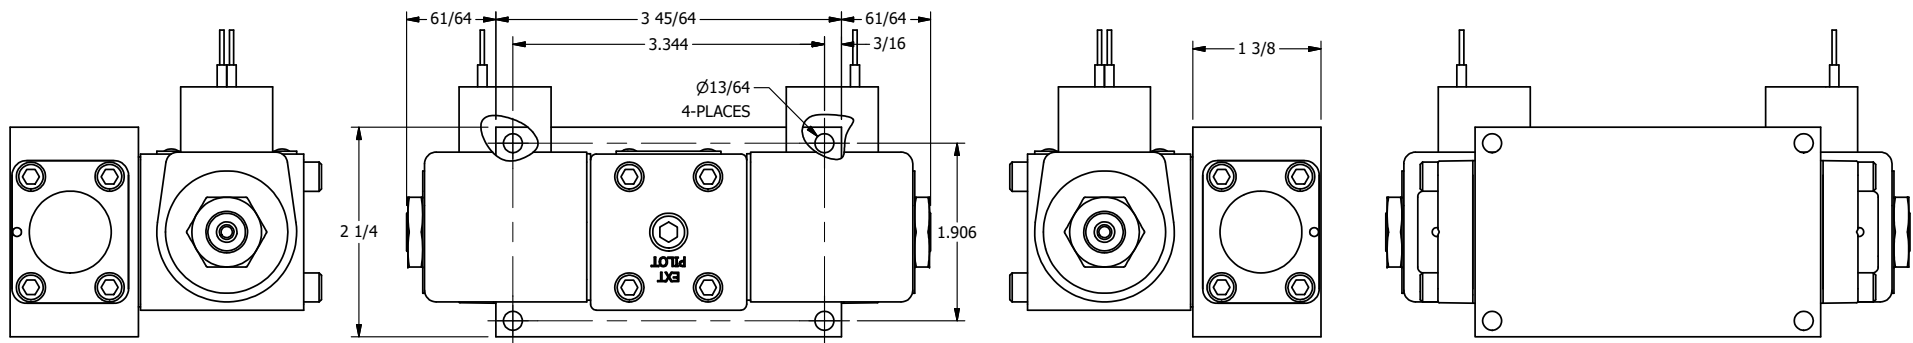

4

3

2

1

1/2" NPT CONDUIT CONNECTION

AAA
PRODUCTS
INTERNATIONAL

AAA PRODUCTS INTERNATIONAL
7114 Harry Hines Blvd
Dallas, TX 75235

TITLE: **3/8" SIDE PORT, DBL SOL, 2 POS, FRICTION POS, SOL RTRN, CLASSIC SOL, 300 PSI**

DRAWING NO.: **DIM_SS3V**

THE INFORMATION CONTAINED WITHIN THIS DOCUMENT IS PROPRIETARY TO AAA PRODUCTS AND MAY NOT BE DISCLOSED WITHOUT PRIOR WRITTEN CONSENT

4

3

2

1

B

B