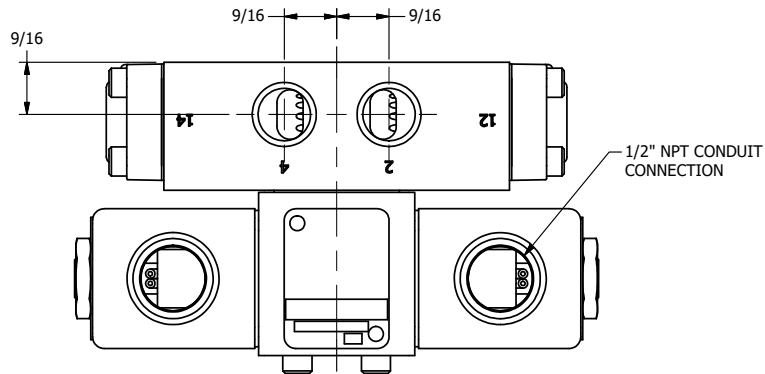

4

3

2

1

1/2" NPT CONDUIT CONNECTION

AAA
PRODUCTS
INTERNATIONAL

AAA PRODUCTS INTERNATIONAL
7114 Harry Hines Blvd
Dallas, TX 75235

TITLE: **3/8" SIDE PORT, DBL SOL, 2 POS, FRICTION POS, SOL RTRN, CLASSIC SOL, 300 PSI**

DRAWING NO.: **DIM_SS3V**

THE INFORMATION CONTAINED WITHIN THIS DOCUMENT IS PROPRIETARY TO AAA PRODUCTS AND MAY NOT BE DISCLOSED WITHOUT PRIOR WRITTEN CONSENT

4

3

2

1

B

B