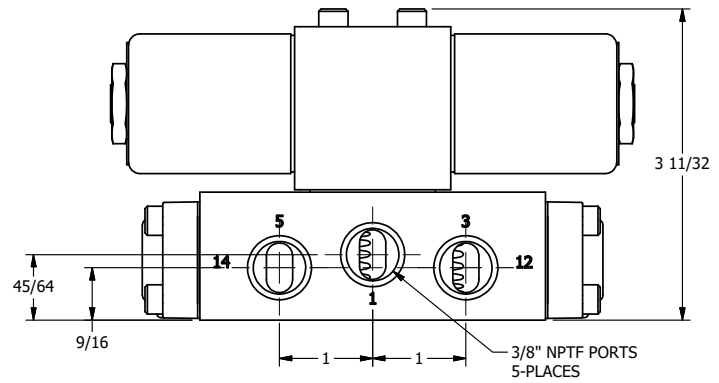

4

3

2

1

1/2" NPT CONDUIT CONNECTION

AAA
PRODUCTS
INTERNATIONAL

AAA PRODUCTS INTERNATIONAL
7114 Harry Hines Blvd
Dallas, TX 75235

TITLE: **3/8" SIDE PORT, DBL SOL, 2 POS, FRICTION POS, SOL RTRN, CLASSIC SOL, 300 PSI**

DRAWING NO.: **DIM_SS3V**

THE INFORMATION CONTAINED WITHIN THIS DOCUMENT IS PROPRIETARY TO AAA PRODUCTS AND MAY NOT BE DISCLOSED WITHOUT PRIOR WRITTEN CONSENT

4

3

2

1

B

B