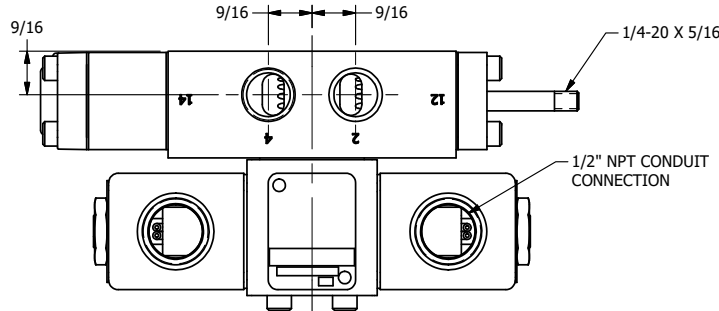

4

3

2

1

AAA
PRODUCTS
INTERNATIONAL

**AAA PRODUCTS
INTERNATIONAL**
7114 Harry Hines Blvd
Dallas, TX 75235

TITLE: **3/8" SIDE PORT, DBL SOL, 2 POS,
DTNT, SOL RTRN, CLASSIC,
TAPPED VENT, THD INDCTR PIN**

DRAWING NO.:
DIM_SS3TKQ