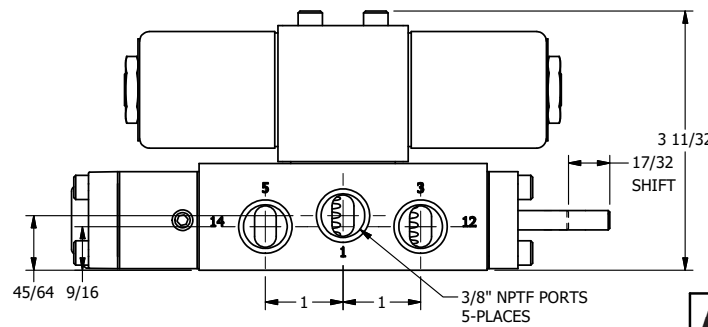

4

3

2

1

AAA
PRODUCTS
INTERNATIONAL

**AAA PRODUCTS
INTERNATIONAL**
7114 Harry Hines Blvd
Dallas, TX 75235

TITLE: **3/8" SIDE PORT, DBL SOL, 2 POS,
DTNT, SOL RTRN, CLASSIC,
TAPPED VENT, THD INDCTR PIN**

DRAWING NO.:
DIM_SS3TKQ