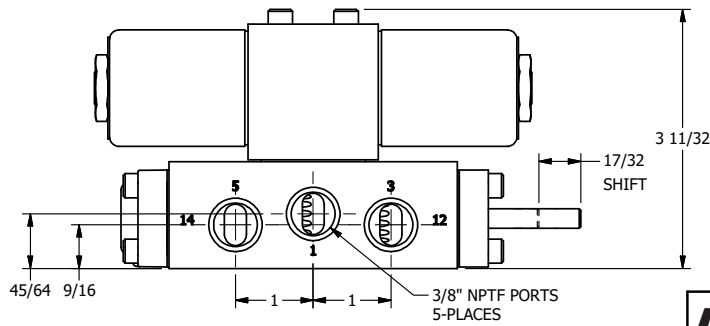

4

3

2

1

AAA
PRODUCTS
INTERNATIONAL

AAA PRODUCTS INTERNATIONAL
7114 Harry Hines Blvd
Dallas, TX 75235

TITLE: 3/8" SIDE PORT, DBL SOL, 2 POS,
SOL RTN, CLASSIC,
TPD VENT, THD PIN

DRAWING NO.:
DIM_SS3TK