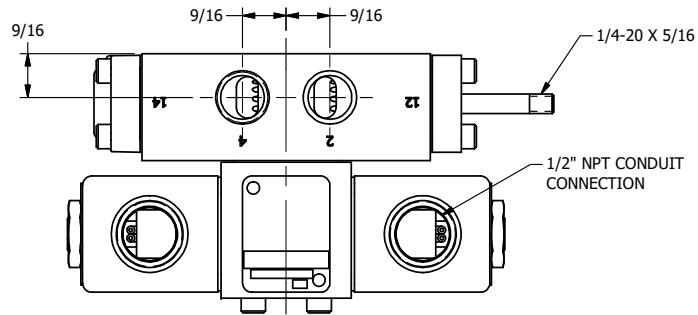

4

3

2

1

AAA
PRODUCTS
INTERNATIONAL

AAA PRODUCTS INTERNATIONAL
7114 Harry Hines Blvd
Dallas, TX 75235

TITLE: 3/8" SIDE PORT, DBL SOL, 2 POS,
SOL RTN, CLASSIC,
TPD VENT, THD PIN

DRAWING NO.:
DIM_SS3TK