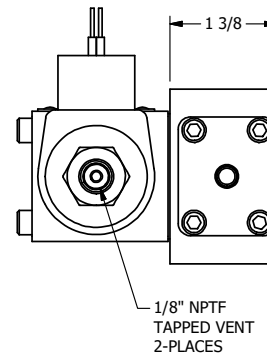

4

3

2

1

AAA
PRODUCTS
INTERNATIONAL

AAA PRODUCTS INTERNATIONAL
7114 Harry Hines Blvd
Dallas, TX 75235

TITLE: 3/8" SIDE PORT, DBL SOL, 2 POS,
SOL RTN, CLASSIC,
TPD VENT, THD PIN

DRAWING NO.:
DIM_SS3TK