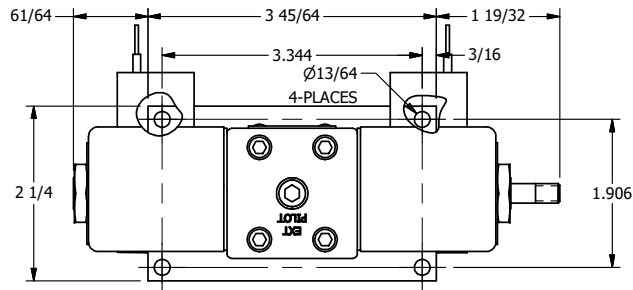

4

3

2

1

AAA
PRODUCTS
INTERNATIONAL

AAA PRODUCTS INTERNATIONAL
7114 Harry Hines Blvd
Dallas, TX 75235

TITLE: 3/8" SIDE PORT, DBL SOL, 2 POS,
SOL RTN, CLASSIC,
TPD VENT, THD PIN

DRAWING NO.:
DIM_SS3TK