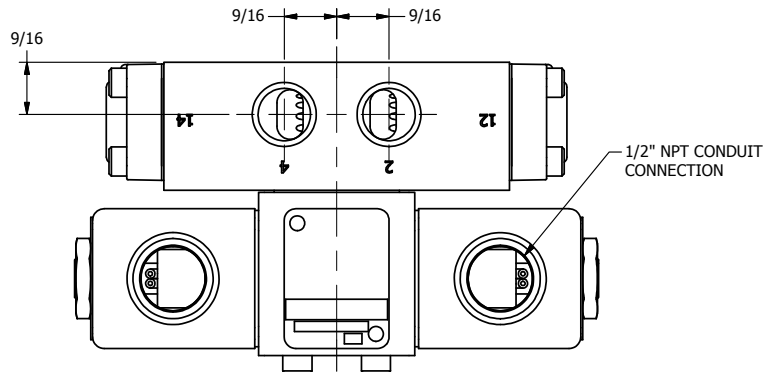

4

3

2

1

1/2" NPT CONDUIT CONNECTION

AAA
PRODUCTS
INTERNATIONAL

AAA PRODUCTS INTERNATIONAL
7114 Harry Hines Blvd
Dallas, TX 75235

TITLE: **3/8" SIDE PORT, DBL SOL, 2 POS, FRICTION POS, SOL RTRN, CLASSIC SOL, TAPPED VENT**

DRAWING NO.: **DIM_SS3T**

THE INFORMATION CONTAINED WITHIN THIS DOCUMENT IS PROPRIETARY TO AAA PRODUCTS AND MAY NOT BE DISCLOSED WITHOUT PRIOR WRITTEN CONSENT

4

3

2

1

B

B