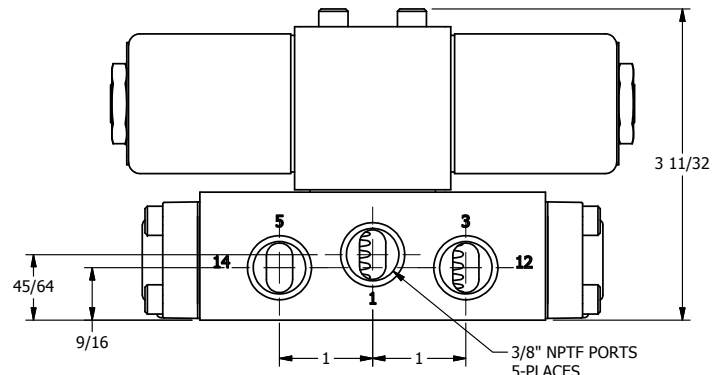

4

3

2

1

1/2" NPT CONDUIT CONNECTION

AAA
PRODUCTS
INTERNATIONAL

AAA PRODUCTS INTERNATIONAL
7114 Harry Hines Blvd
Dallas, TX 75235

TITLE: **3/8" SIDE PORT, DBL SOL, 2 POS, FRICTION POS, SOL RTRN, CLASSIC SOL, TAPPED VENT**

DRAWING NO.: **DIM_SS3T**

THE INFORMATION CONTAINED WITHIN THIS DOCUMENT IS PROPRIETARY TO AAA PRODUCTS AND MAY NOT BE DISCLOSED WITHOUT PRIOR WRITTEN CONSENT

4

3

2

1

B

B