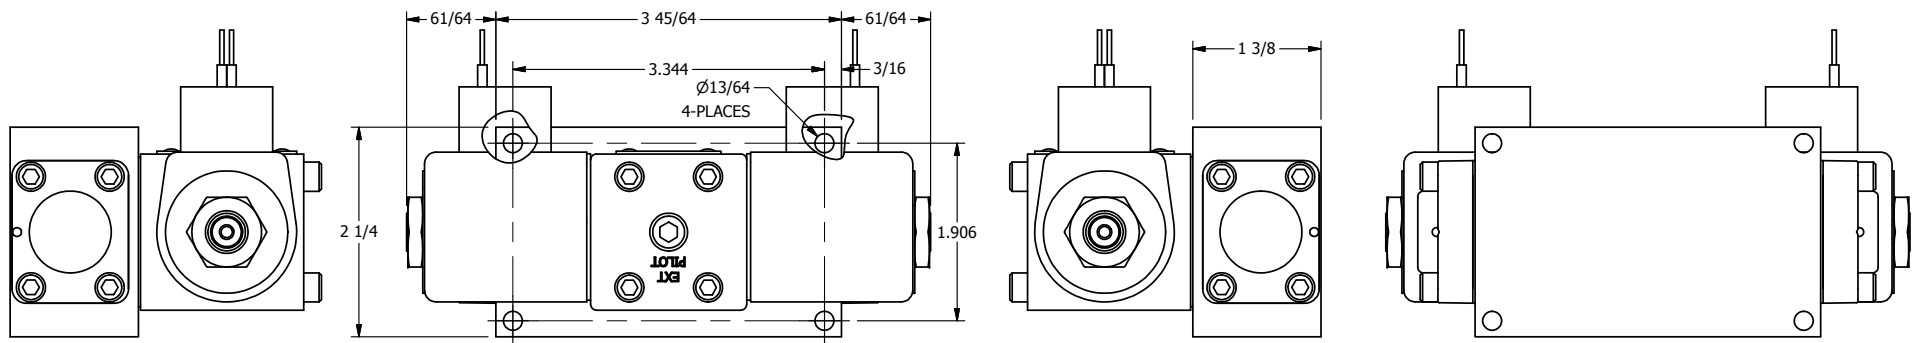

4

3

2

1

1/2" NPT CONDUIT CONNECTION

AAA
PRODUCTS
INTERNATIONAL

AAA PRODUCTS INTERNATIONAL
7114 Harry Hines Blvd
Dallas, TX 75235

TITLE: **3/8" SIDE PORT, DBL SOL, 2 POS, FRICTION POS, SOL RTRN, CLASSIC SOL, TAPPED VENT**