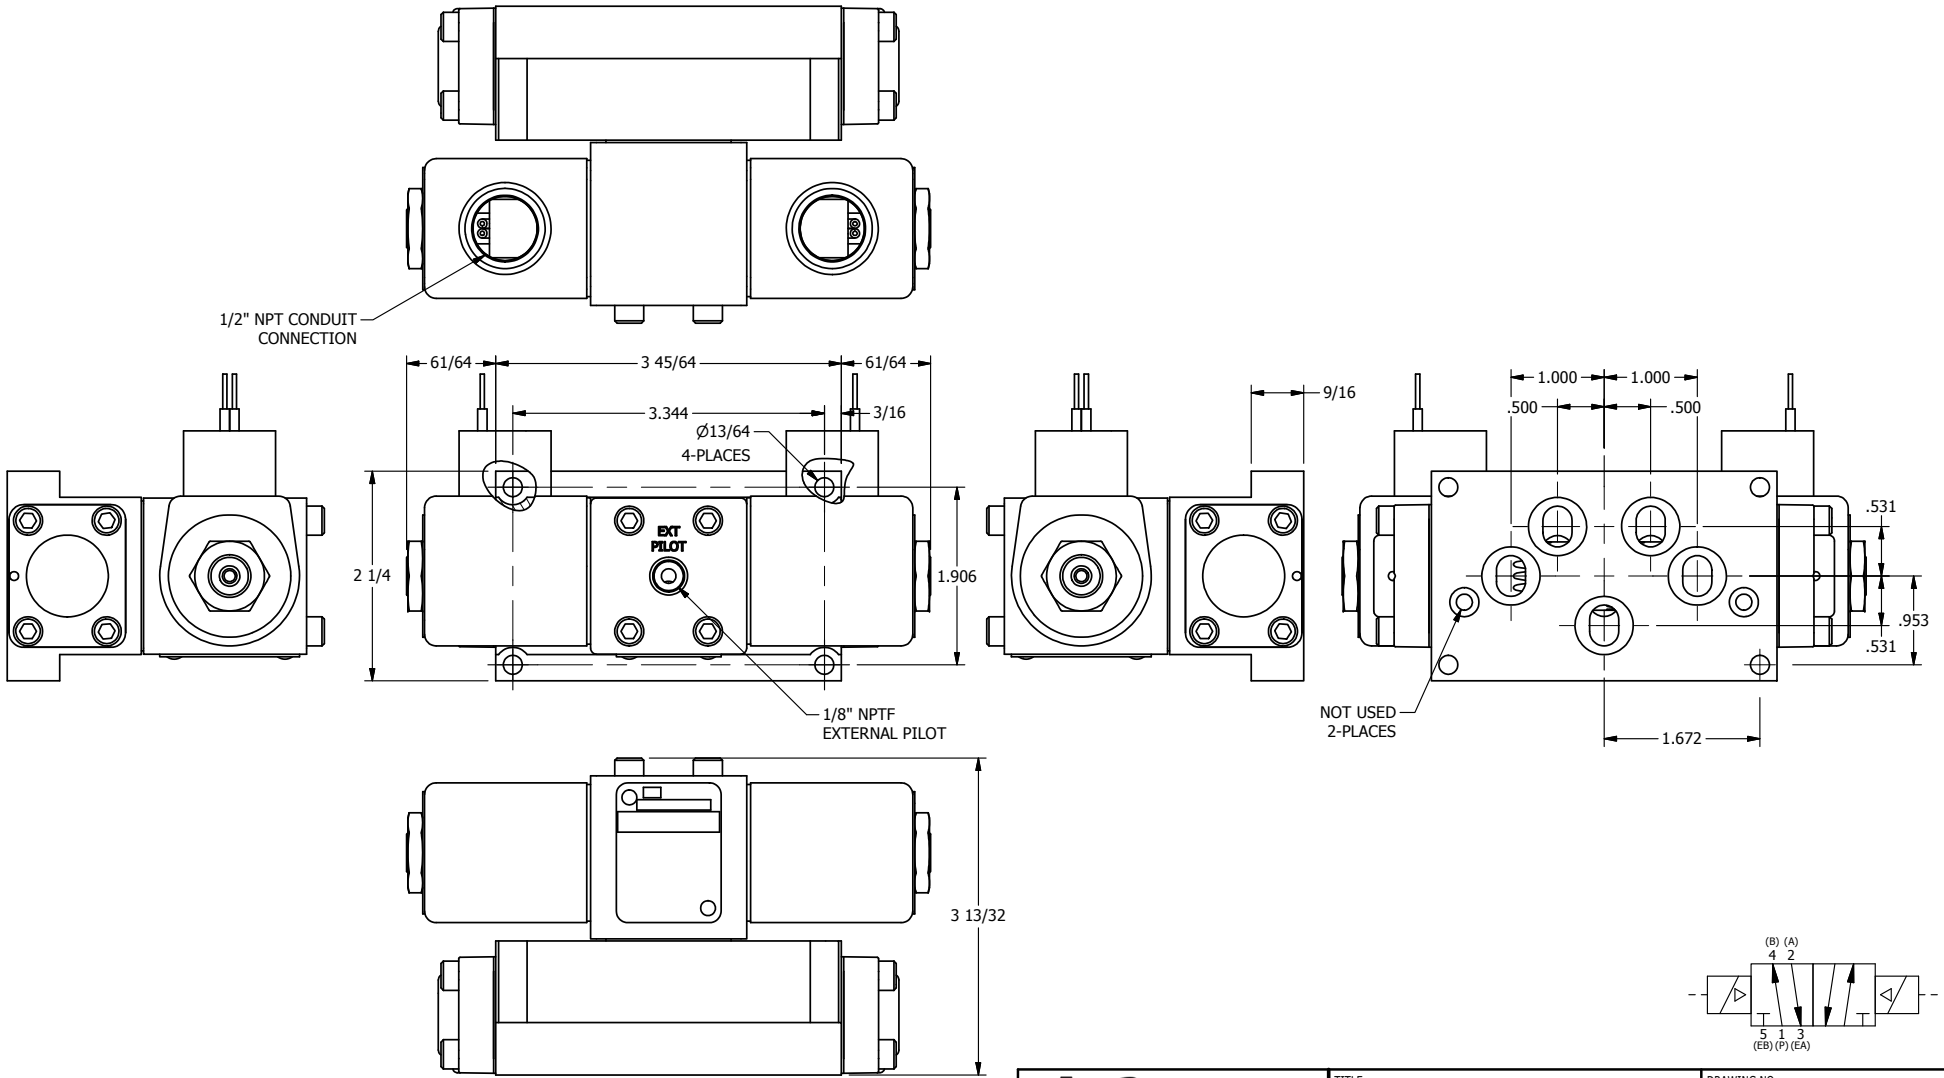

AAA
PRODUCTS
INTERNATIONAL

**AAA PRODUCTS
INTERNATIONAL**
7114 Harry Hines Blvd
Dallas, TX 75235

TITLE: 3/8" SUBPLATE, DBL SOL, 2 POS,
FRICTION POS, SOL RTRN,
CLASSIC SOL, EXT PILOT

DRAWING NO.:
DIM_SS3PZ