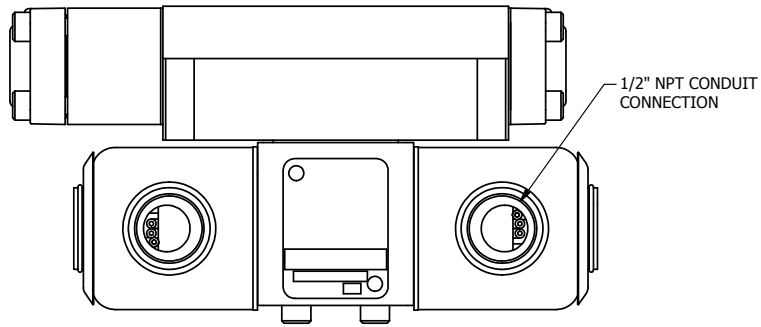

4

3

2

1

NOTES:
 1) REMOTE PILOT CAN BE ROUTED THROUGH SUBPLATE CONNECTION.

AAA
 PRODUCTS
 INTERNATIONAL

AAA PRODUCTS INTERNATIONAL
 7114 Harry Hines Blvd
 Dallas, TX 75235

TITLE: 3/8" SUBPLATE, DBL SOL, 2 POS,
 DETENT, SOL RTRN, EXPL PROOF

DRAWING NO.:
 DIM_SS3PXQ

THE INFORMATION CONTAINED WITHIN THIS DOCUMENT IS PROPRIETARY TO AAA PRODUCTS AND MAY NOT BE DISCLOSED WITHOUT PRIOR WRITTEN CONSENT

4

3

2

1

B

B