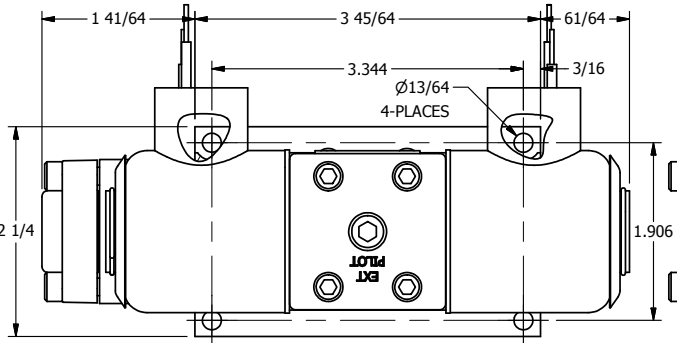

4

3

2

1

NOTES:
 1) REMOTE PILOT CAN BE ROUTED THROUGH SUBPLATE CONNECTION.

AAA
 PRODUCTS
 INTERNATIONAL

AAA PRODUCTS INTERNATIONAL
 7114 Harry Hines Blvd
 Dallas, TX 75235

TITLE: 3/8" SUBPLATE, DBL SOL, 2 POS,
 DETENT, SOL RTRN, EXPL PROOF

DRAWING NO.:
 DIM_SS3PXQ

THE INFORMATION CONTAINED WITHIN THIS DOCUMENT IS PROPRIETARY TO AAA PRODUCTS AND MAY NOT BE DISCLOSED WITHOUT PRIOR WRITTEN CONSENT

4

3

2

1

B

B