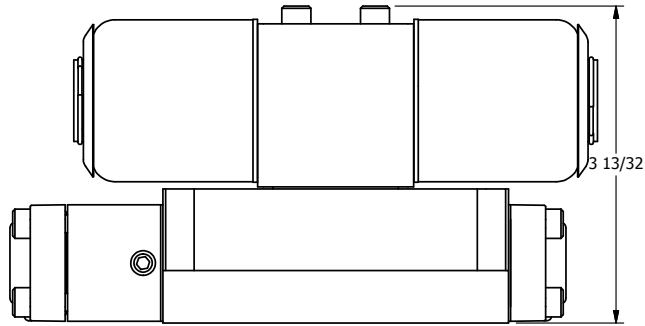

4

3

2

1

NOTES:
 1) REMOTE PILOT CAN BE ROUTED THROUGH SUBPLATE CONNECTION.

AAA
 PRODUCTS
 INTERNATIONAL

AAA PRODUCTS INTERNATIONAL
 7114 Harry Hines Blvd
 Dallas, TX 75235

TITLE: 3/8" SUBPLATE, DBL SOL, 2 POS,
 DETENT, SOL RTRN, EXPL PROOF

DRAWING NO.:
 DIM_SS3PXQ

THE INFORMATION CONTAINED WITHIN THIS DOCUMENT IS PROPRIETARY TO AAA PRODUCTS AND MAY NOT BE DISCLOSED WITHOUT PRIOR WRITTEN CONSENT

4

3

2

1

B

B