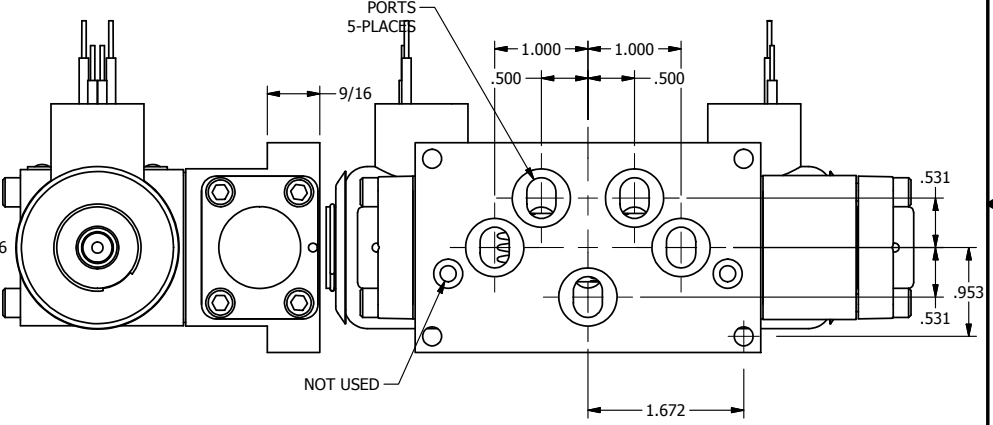

4

3

2

1

NOTES:
 1) REMOTE PILOT CAN BE ROUTED THROUGH SUBPLATE CONNECTION.

AAA
 PRODUCTS
 INTERNATIONAL

AAA PRODUCTS INTERNATIONAL
 7114 Harry Hines Blvd
 Dallas, TX 75235

TITLE: 3/8" SUBPLATE, DBL SOL, 2 POS,
 DETENT, SOL RTRN, EXPL PROOF

DRAWING NO.:
 DIM_SS3PXQ

THE INFORMATION CONTAINED WITHIN THIS DOCUMENT IS PROPRIETARY TO AAA PRODUCTS AND MAY NOT BE DISCLOSED WITHOUT PRIOR WRITTEN CONSENT

4

3

2

1

B

B