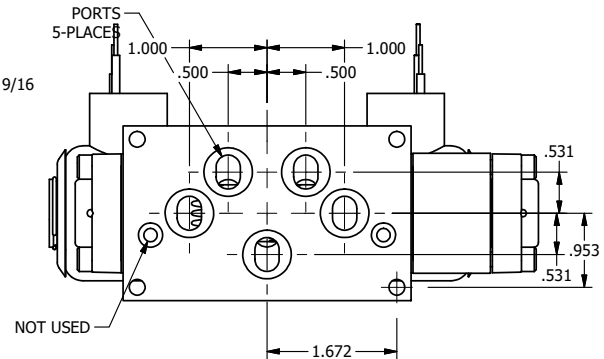

4

3

2

1

NOTES:
 1) REMOTE PILOT CAN BE ROUTED THROUGH SUBPLATE CONNECTION.

AAA
 PRODUCTS
 INTERNATIONAL
 7114 Harry Hines Blvd
 Dallas, TX 75235

TITLE: 3/8" SUBPLATE, DBL SOL, 2 POS,
 DTNT, SOL RTRN, EXPL PROOF,
 LCKNG OVRD

DRAWING NO.:
 DIM_SS3PXQ3

THE INFORMATION CONTAINED WITHIN THIS DOCUMENT IS PROPRIETARY TO AAA PRODUCTS AND MAY NOT BE DISCLOSED WITHOUT PRIOR WRITTEN CONSENT

4

3

2

1

B

B