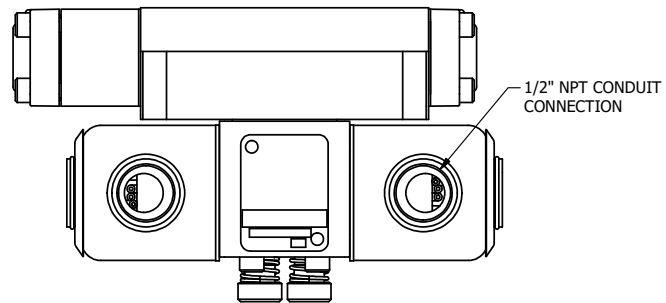

4

3

2

1

NOTES:
 1) REMOTE PILOT CAN BE ROUTED THROUGH SUBPLATE CONNECTION.

AAA
 PRODUCTS
 INTERNATIONAL
 7114 Harry Hines Blvd
 Dallas, TX 75235

TITLE: 3/8" SUBPLATE, DBL SOL, 2 POS,
 DTNT, SOL RTRN, EXPL PROOF,
 LCKNG OVRD