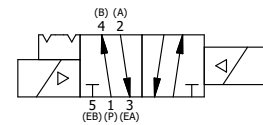

4

3

2

1

NOTES:
 1) REMOTE PILOT CAN BE ROUTED THROUGH SUBPLATE CONNECTION.

AAA
 PRODUCTS
 INTERNATIONAL
 7114 Harry Hines Blvd
 Dallas, TX 75235

TITLE: 3/8" SUBPLATE, DBL SOL, 2 POS,
 DTNT, SOL RTRN, EXPL PROOF,
 LCKNG OVRD