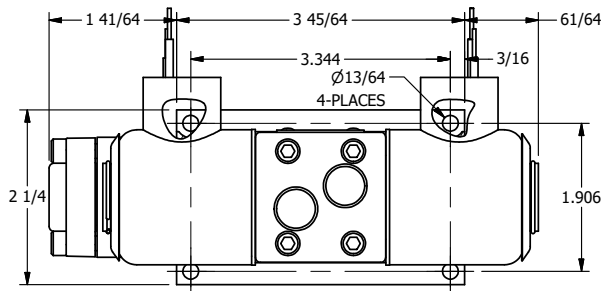

4

3

2

1

NOTES:
 1) REMOTE PILOT CAN BE ROUTED THROUGH SUBPLATE CONNECTION.

AAA
 PRODUCTS
 INTERNATIONAL
 7114 Harry Hines Blvd
 Dallas, TX 75235

TITLE: 3/8" SUBPLATE, DBL SOL, 2 POS,
 DTNT, SOL RTRN, EXPL PROOF,
 LCKNG OVRD

DRAWING NO.:
 DIM_SS3PXQ3

THE INFORMATION CONTAINED WITHIN THIS DOCUMENT IS PROPRIETARY TO AAA PRODUCTS AND MAY NOT BE DISCLOSED WITHOUT PRIOR WRITTEN CONSENT

4

3

2

1

B

B