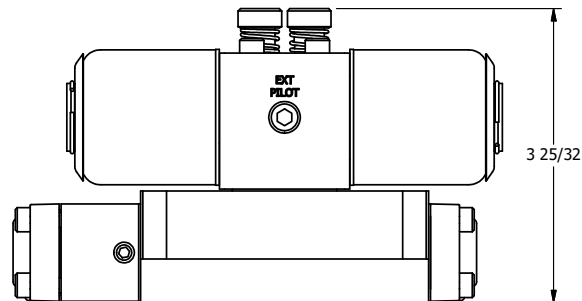

4

3

2

1

NOTES:
 1) REMOTE PILOT CAN BE ROUTED THROUGH SUBPLATE CONNECTION.

AAA
 PRODUCTS
 INTERNATIONAL
 7114 Harry Hines Blvd
 Dallas, TX 75235

TITLE: 3/8" SUBPLATE, DBL SOL, 2 POS,
 DTNT, SOL RTRN, EXPL PROOF,
 LCKNG OVRD