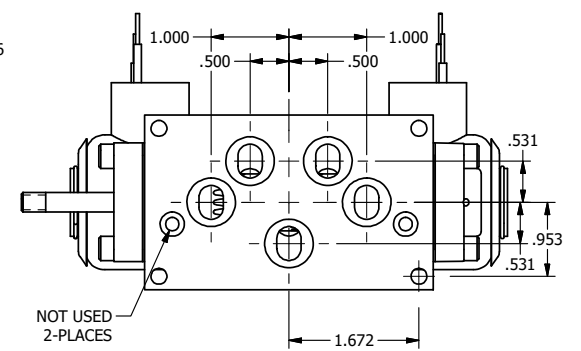

4

3

2

1

4

3

2

AAA
PRODUCTS
INTERNATIONAL

**AAA PRODUCTS
INTERNATIONAL**
7114 Harry Hines Blvd
Dallas, TX 75235

TITLE: 3/8" SUBPLATE, DBL SOL, 2 POS,
SOL RTN, EXPL PROOF,
PUSH OVRD, THD PIN

DRAWING NO.:
DIM_SS3PXOPK

THE INFORMATION CONTAINED WITHIN THIS DOCUMENT IS PROPRIETARY TO AAA PRODUCTS AND MAY NOT BE DISCLOSED WITHOUT PRIOR WRITTEN CONSENT