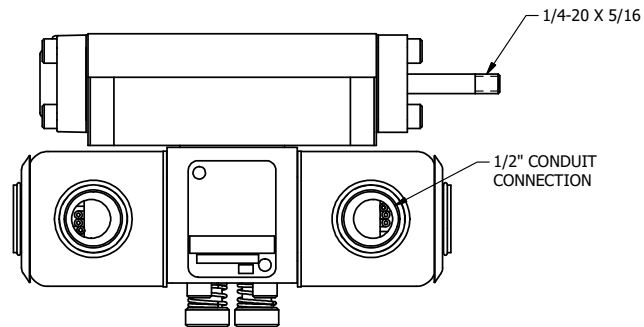

4

3

2

1

4

3

2

AAA
PRODUCTS
INTERNATIONAL

**AAA PRODUCTS
INTERNATIONAL**
7114 Harry Hines Blvd
Dallas, TX 75235

TITLE: 3/8" SUBPLATE, DBL SOL, 2 POS,
SOL RTN, EXPL PROOF,
PUSH OVRD, THD PIN

DRAWING NO.:
DIM_SS3PXOPK

THE INFORMATION CONTAINED WITHIN THIS DOCUMENT IS PROPRIETARY TO AAA PRODUCTS AND MAY NOT BE DISCLOSED WITHOUT PRIOR WRITTEN CONSENT