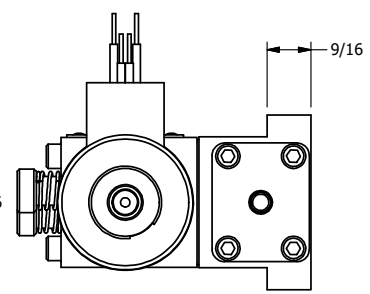

4

3

2

1

4

3

2

AAA
PRODUCTS
INTERNATIONAL

**AAA PRODUCTS
INTERNATIONAL**
7114 Harry Hines Blvd
Dallas, TX 75235

TITLE: 3/8" SUBPLATE, DBL SOL, 2 POS,
SOL RTN, EXPL PROOF,
PUSH OVRD, THD PIN

DRAWING NO.:
DIM_SS3PXOPK

THE INFORMATION CONTAINED WITHIN THIS DOCUMENT IS PROPRIETARY TO AAA PRODUCTS AND MAY NOT BE DISCLOSED WITHOUT PRIOR WRITTEN CONSENT