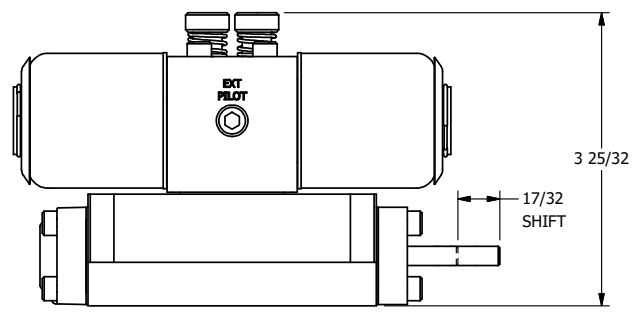

4

3

2

1

4

3

2

AAA
PRODUCTS
INTERNATIONAL

**AAA PRODUCTS
INTERNATIONAL**
7114 Harry Hines Blvd
Dallas, TX 75235

TITLE: 3/8" SUBPLATE, DBL SOL, 2 POS,
SOL RTN, EXPL PROOF,
PUSH OVRD, THD PIN

DRAWING NO.:
DIM_SS3PXOPK

THE INFORMATION CONTAINED WITHIN THIS DOCUMENT IS PROPRIETARY TO AAA PRODUCTS AND MAY NOT BE DISCLOSED WITHOUT PRIOR WRITTEN CONSENT