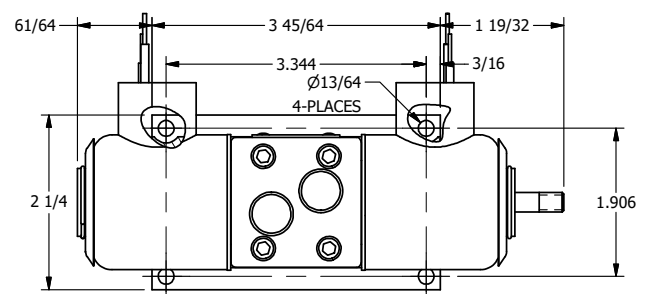

4

3

2

1

4

3

2

AAA
PRODUCTS
INTERNATIONAL

**AAA PRODUCTS
INTERNATIONAL**
7114 Harry Hines Blvd
Dallas, TX 75235

TITLE: 3/8" SUBPLATE, DBL SOL, 2 POS,
SOL RTN, EXPL PROOF,
PUSH OVRD, THD PIN

DRAWING NO.:
DIM_SS3PXOPK

THE INFORMATION CONTAINED WITHIN THIS DOCUMENT IS PROPRIETARY TO AAA PRODUCTS AND MAY NOT BE DISCLOSED WITHOUT PRIOR WRITTEN CONSENT