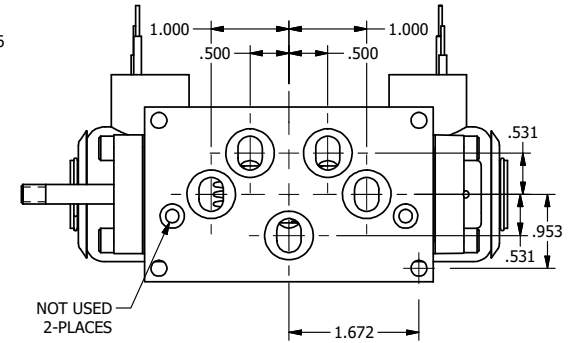

4

3

2

1

4

3

2

**AAA**  
PRODUCTS  
INTERNATIONAL

**AAA PRODUCTS  
INTERNATIONAL**  
7114 Harry Hines Blvd  
Dallas, TX 75235

TITLE: 3/8" SUBPLATE, DBL SOL, 2 POS,  
FRCTN POS, SOL RTRN, EXPL PROOF,  
LCKNG OVRD, THREADED INDCTR PIN

DRAWING NO.:  
DIM\_SS3PXOK