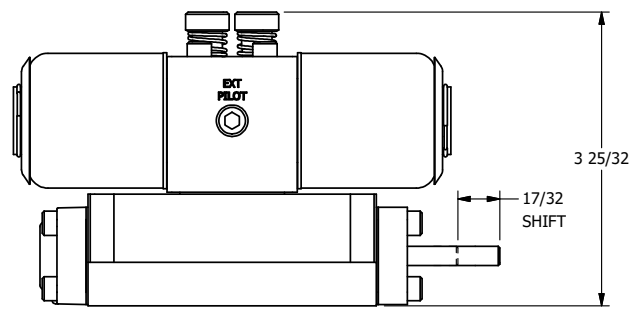

4

3

2

1

4

3

2

AAA
PRODUCTS
INTERNATIONAL

**AAA PRODUCTS
INTERNATIONAL**
7114 Harry Hines Blvd
Dallas, TX 75235

TITLE: 3/8" SUBPLATE, DBL SOL, 2 POS,
FRCTN POS, SOL RTRN, EXPL PROOF,
LCKNG OVRD, THREADED INDCTR PIN

DRAWING NO.:
DIM_SS3PXOK

THE INFORMATION CONTAINED WITHIN THIS DOCUMENT IS PROPRIETARY TO AAA PRODUCTS AND MAY NOT BE DISCLOSED WITHOUT PRIOR WRITTEN CONSENT