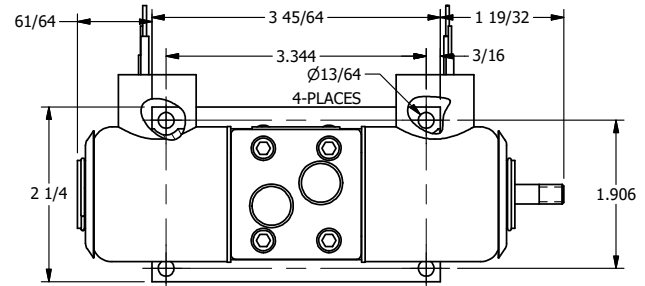

4

3

2

1

4

3

2

**AAA**  
PRODUCTS  
INTERNATIONAL

**AAA PRODUCTS  
INTERNATIONAL**  
7114 Harry Hines Blvd  
Dallas, TX 75235

TITLE: 3/8" SUBPLATE, DBL SOL, 2 POS,  
FRCTN POS, SOL RTRN, EXPL PROOF,  
LCKNG OVRD, THREADED INDCTR PIN

DRAWING NO.:  
DIM\_SS3PXOK