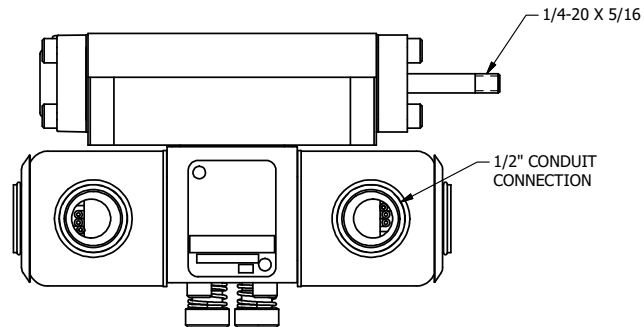

4

3

2

1

4

3

2

AAA
PRODUCTS
INTERNATIONAL

**AAA PRODUCTS
INTERNATIONAL**
7114 Harry Hines Blvd
Dallas, TX 75235

TITLE: 3/8" SUBPLATE, DBL SOL, 2 POS,
FRCTN POS, SOL RTRN, EXPL PROOF,
LCKNG OVRD, THREADED INDCTR PIN

DRAWING NO.:
DIM_SS3PXOK

THE INFORMATION CONTAINED WITHIN THIS DOCUMENT IS PROPRIETARY TO AAA PRODUCTS AND MAY NOT BE DISCLOSED WITHOUT PRIOR WRITTEN CONSENT