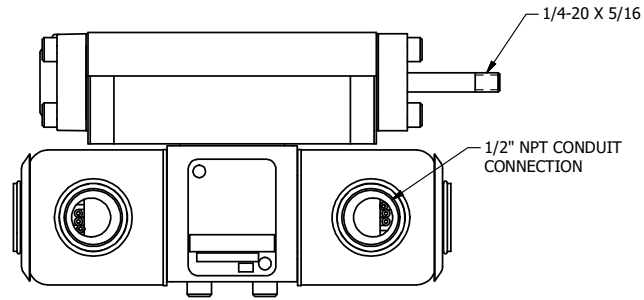

4

3

2

1

4

3

2

**AAA**  
PRODUCTS  
INTERNATIONAL

**AAA PRODUCTS INTERNATIONAL**  
7114 Harry Hines Blvd  
Dallas, TX 75235

TITLE: 3/8" SUBPLATE, DBL SOL, 2 POS,  
FRICTION POS, SOL RTRN,  
EXPL PROOF, SPOOL INDICATOR

DRAWING NO.:  
DIM\_SS3PXK

THE INFORMATION CONTAINED WITHIN THIS DOCUMENT IS PROPRIETARY TO AAA PRODUCTS AND MAY NOT BE DISCLOSED WITHOUT PRIOR WRITTEN CONSENT