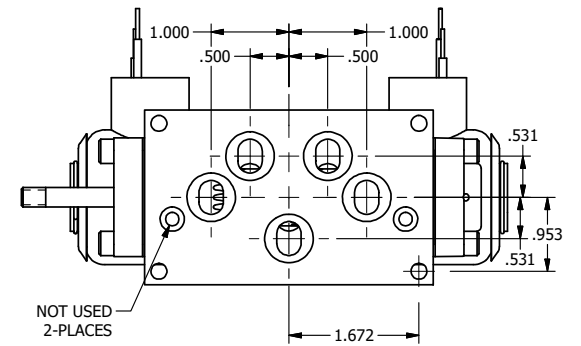

4

3

2

1

4

3

2

**AAA**  
PRODUCTS  
INTERNATIONAL

**AAA PRODUCTS INTERNATIONAL**  
7114 Harry Hines Blvd  
Dallas, TX 75235

TITLE: 3/8" SUBPLATE, DBL SOL, 2 POS,  
FRICTION POS, SOL RTRN,  
EXPL PROOF, SPOOL INDICATOR

DRAWING NO.:  
DIM\_SS3PXK

THE INFORMATION CONTAINED WITHIN THIS DOCUMENT IS PROPRIETARY TO AAA PRODUCTS AND MAY NOT BE DISCLOSED WITHOUT PRIOR WRITTEN CONSENT