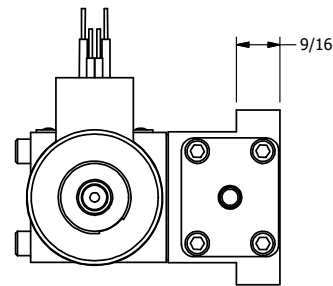

4

3

2

1

4

3

2

**AAA**  
PRODUCTS  
INTERNATIONAL

**AAA PRODUCTS INTERNATIONAL**  
7114 Harry Hines Blvd  
Dallas, TX 75235

TITLE: 3/8" SUBPLATE, DBL SOL, 2 POS,  
FRICTION POS, SOL RTRN,  
EXPL PROOF, SPOOL INDICATOR

DRAWING NO.:  
DIM\_SS3PXK

THE INFORMATION CONTAINED WITHIN THIS DOCUMENT IS PROPRIETARY TO AAA PRODUCTS AND MAY NOT BE DISCLOSED WITHOUT PRIOR WRITTEN CONSENT