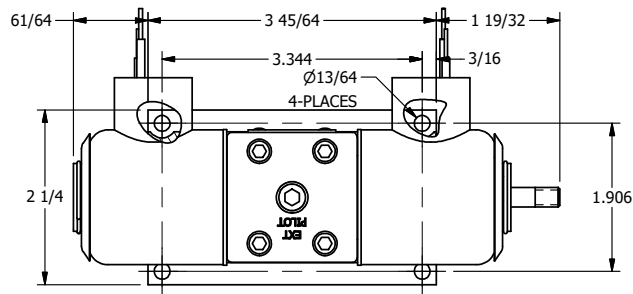

4

3

2

1

4

3

2

**AAA**  
PRODUCTS  
INTERNATIONAL

**AAA PRODUCTS INTERNATIONAL**  
7114 Harry Hines Blvd  
Dallas, TX 75235

TITLE: 3/8" SUBPLATE, DBL SOL, 2 POS,  
FRICTION POS, SOL RTRN,  
EXPL PROOF, SPOOL INDICATOR

DRAWING NO.:  
DIM\_SS3PXK

THE INFORMATION CONTAINED WITHIN THIS DOCUMENT IS PROPRIETARY TO AAA PRODUCTS AND MAY NOT BE DISCLOSED WITHOUT PRIOR WRITTEN CONSENT