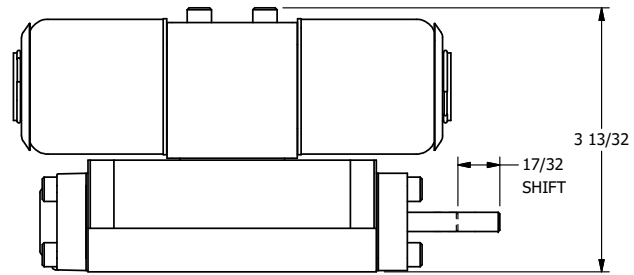

4

3

2

1

4

3

2

**AAA**  
PRODUCTS  
INTERNATIONAL

**AAA PRODUCTS INTERNATIONAL**  
7114 Harry Hines Blvd  
Dallas, TX 75235

TITLE: 3/8" SUBPLATE, DBL SOL, 2 POS,  
FRICTION POS, SOL RTRN,  
EXPL PROOF, SPOOL INDICATOR

DRAWING NO.:  
DIM\_SS3PXK

THE INFORMATION CONTAINED WITHIN THIS DOCUMENT IS PROPRIETARY TO AAA PRODUCTS AND MAY NOT BE DISCLOSED WITHOUT PRIOR WRITTEN CONSENT