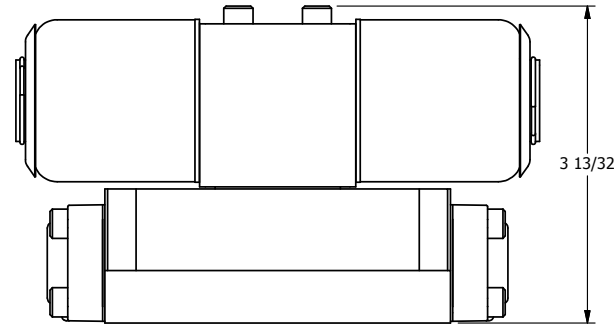

4

3

2

1

B

B

A

A

4

3

2

1

**AAA**  
PRODUCTS  
INTERNATIONAL

**AAA PRODUCTS INTERNATIONAL**  
7114 Harry Hines Blvd  
Dallas, TX 75235

TITLE: 3/8" SUBPLATE, DBL SOL, 2 POS,  
FRICTION POS, SOL RTRN,  
EXPL PROOF

DRAWING NO.:  
DIM\_SS3PX