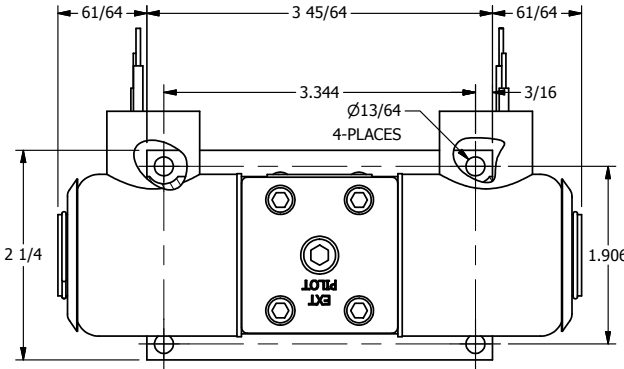

4

3

2

1

B

B

A

A

4

3

2

1

AAA
PRODUCTS
INTERNATIONAL

AAA PRODUCTS INTERNATIONAL
7114 Harry Hines Blvd
Dallas, TX 75235

TITLE: 3/8" SUBPLATE, DBL SOL, 2 POS,
FRICTION POS, SOL RTRN,
EXPL PROOF

DRAWING NO.:
DIM_SS3PX

THE INFORMATION CONTAINED WITHIN THIS DOCUMENT IS PROPRIETARY TO AAA PRODUCTS AND MAY NOT BE DISCLOSED WITHOUT PRIOR WRITTEN CONSENT