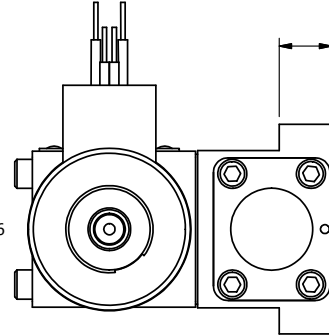

4

3

2

1

B

B

A

A

4

3

2

1

**AAA**  
PRODUCTS  
INTERNATIONAL

**AAA PRODUCTS INTERNATIONAL**  
7114 Harry Hines Blvd  
Dallas, TX 75235

TITLE: 3/8" SUBPLATE, DBL SOL, 2 POS,  
FRICTION POS, SOL RTRN,  
EXPL PROOF

DRAWING NO.:  
DIM\_SS3PX