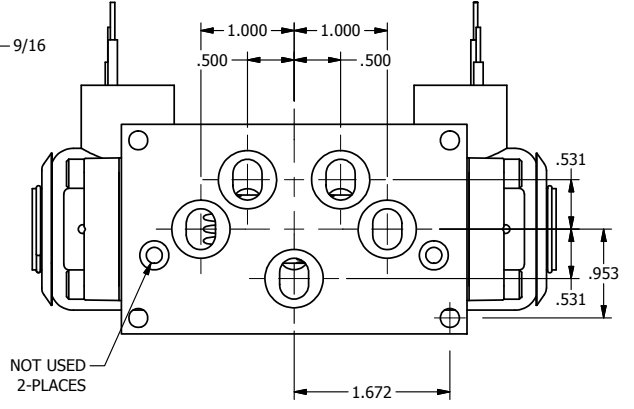

4

3

2

1

B

B

A

A

4

3

2

1

AAA
PRODUCTS
INTERNATIONAL

AAA PRODUCTS INTERNATIONAL
7114 Harry Hines Blvd
Dallas, TX 75235

TITLE: 3/8" SUBPLATE, DBL SOL, 2 POS,
FRICTION POS, SOL RTRN,
EXPL PROOF

DRAWING NO.:
DIM_SS3PX

THE INFORMATION CONTAINED WITHIN THIS DOCUMENT IS PROPRIETARY TO AAA PRODUCTS AND MAY NOT BE DISCLOSED WITHOUT PRIOR WRITTEN CONSENT