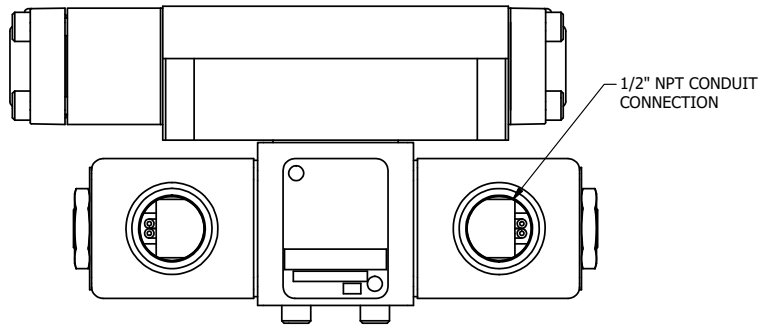

4

3

2

1

NOTES:
1) REMOTE PILOT CAN BE ROUTED THROUGH SUBPLATE CONNECTION.

AAA
PRODUCTS
INTERNATIONAL

**AAA PRODUCTS
INTERNATIONAL**
7114 Harry Hines Blvd
Dallas, TX 75235

TITLE: 3/8" SUBPLATE, DBL SOL, 2 POS,
DTNT, SOL RTRN, CLASSIC,
TPD VENT

DRAWING NO.:
DIM_SS3PTQ

THE INFORMATION CONTAINED WITHIN THIS DOCUMENT IS PROPRIETARY TO AAA PRODUCTS AND MAY NOT BE DISCLOSED WITHOUT PRIOR WRITTEN CONSENT

4

3

2

1