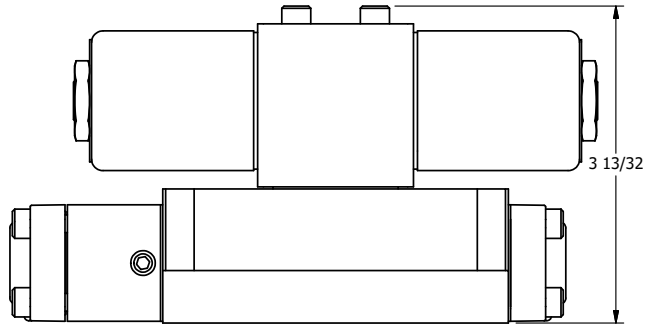

4

3

2

1

NOTES:
1) REMOTE PILOT CAN BE ROUTED THROUGH SUBPLATE CONNECTION.

AAA
PRODUCTS
INTERNATIONAL

**AAA PRODUCTS
INTERNATIONAL**
7114 Harry Hines Blvd
Dallas, TX 75235

TITLE: 3/8" SUBPLATE, DBL SOL, 2 POS,
DTNT, SOL RTRN, CLASSIC,
TPD VENT

DRAWING NO.:
DIM_SS3PTQ

THE INFORMATION CONTAINED WITHIN THIS DOCUMENT IS PROPRIETARY TO AAA PRODUCTS AND MAY NOT BE DISCLOSED WITHOUT PRIOR WRITTEN CONSENT

4

3

2

1