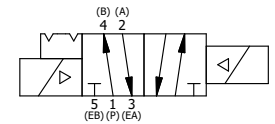

4

3

2

1

NOTES:
1) REMOTE PILOT CAN BE ROUTED THROUGH SUBPLATE CONNECTION.

AAA
PRODUCTS
INTERNATIONAL

**AAA PRODUCTS
INTERNATIONAL**
7114 Harry Hines Blvd
Dallas, TX 75235

TITLE: 3/8" SUBPLATE, DBL SOL, 2 POS,
DTNT, SOL RTRN, CLASSIC,
TPD VENT