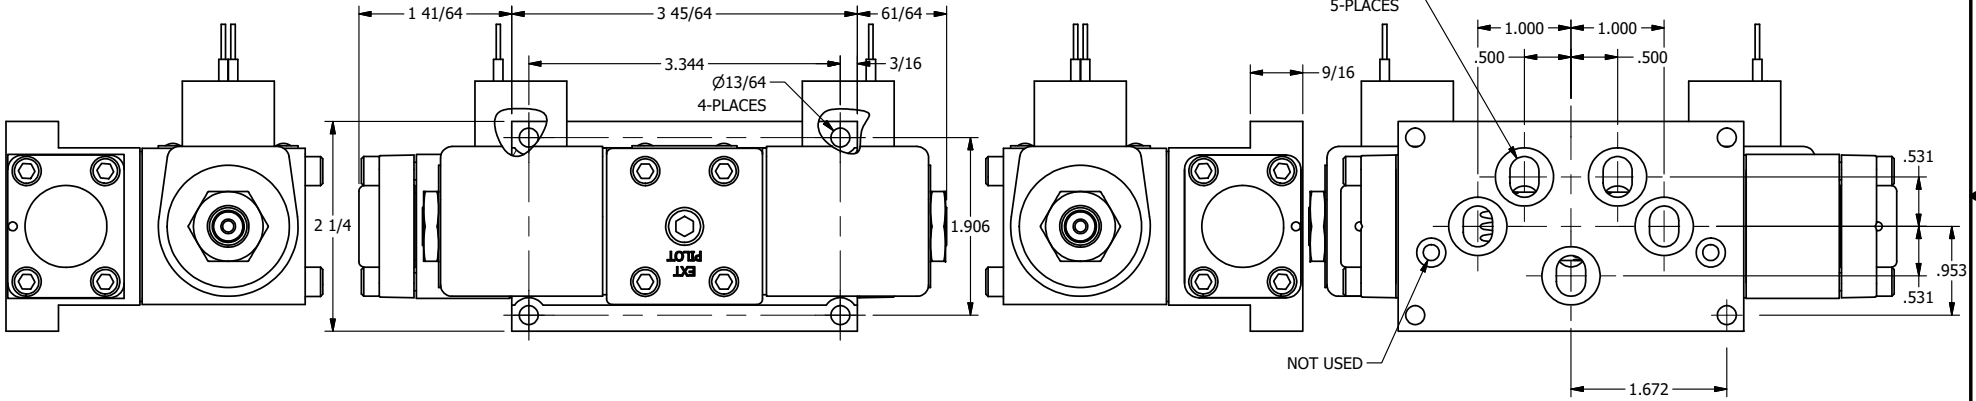

4

3

2

1

NOTES:
1) REMOTE PILOT CAN BE ROUTED THROUGH SUBPLATE CONNECTION.

AAA
PRODUCTS
INTERNATIONAL

**AAA PRODUCTS
INTERNATIONAL**
7114 Harry Hines Blvd
Dallas, TX 75235

TITLE: 3/8" SUBPLATE, DBL SOL, 2 POS,
DTNT, SOL RTRN, CLASSIC,
TPD VENT

DRAWING NO.:
DIM_SS3PTQ

THE INFORMATION CONTAINED WITHIN THIS DOCUMENT IS PROPRIETARY TO AAA PRODUCTS AND MAY NOT BE DISCLOSED WITHOUT PRIOR WRITTEN CONSENT

4

3

2

1