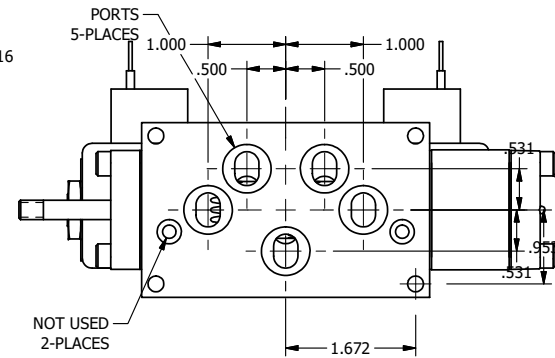

4

3

2

1

4

3

2

1

AAA
PRODUCTS
INTERNATIONAL

**AAA PRODUCTS
INTERNATIONAL**
7114 Harry Hines Blvd
Dallas, TX 75235

TITLE: 3/8" SUBPLATE, DBL SOL, 2 POS,
DTNT, SOL RTRN, CLASSIC,
TAPPED VENT, THD INDCTR PIN

DRAWING NO.:
DIM_SS3PTKQ