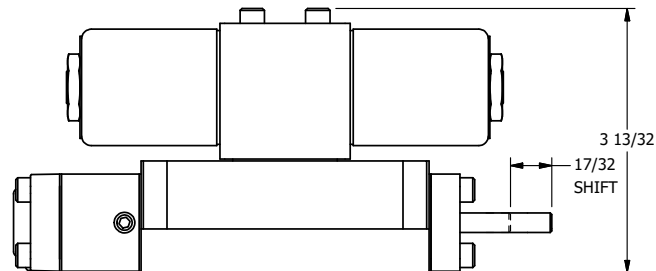

4

3

2

1

4

3

2

1

AAA
PRODUCTS
INTERNATIONAL

**AAA PRODUCTS
INTERNATIONAL**
7114 Harry Hines Blvd
Dallas, TX 75235

TITLE: 3/8" SUBPLATE, DBL SOL, 2 POS,
DTNT, SOL RTRN, CLASSIC,
TAPPED VENT, THD INDCTR PIN

DRAWING NO.:
DIM_SS3PTKQ