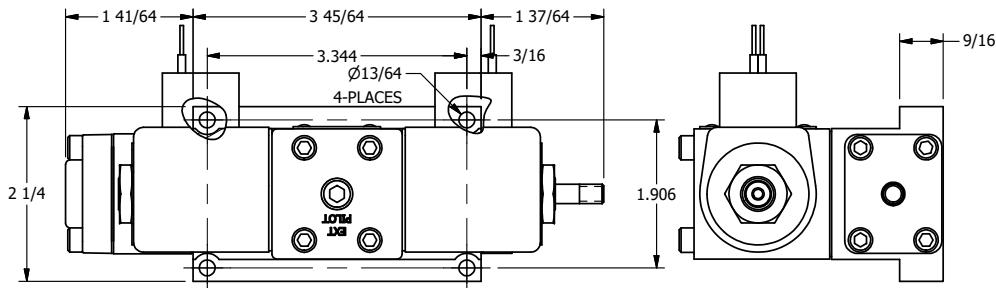

4

3

2

1

4

3

2

1

AAA
PRODUCTS
INTERNATIONAL

**AAA PRODUCTS
INTERNATIONAL**
7114 Harry Hines Blvd
Dallas, TX 75235

TITLE: 3/8" SUBPLATE, DBL SOL, 2 POS,
DTNT, SOL RTRN, CLASSIC,
TAPPED VENT, THD INDCTR PIN

DRAWING NO.:
DIM_SS3PTKQ