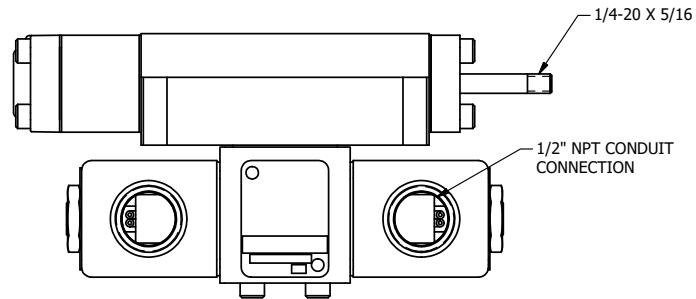

4

3

2

1

4

3

2

1

AAA
PRODUCTS
INTERNATIONAL

**AAA PRODUCTS
INTERNATIONAL**
7114 Harry Hines Blvd
Dallas, TX 75235

TITLE: 3/8" SUBPLATE, DBL SOL, 2 POS,
DTNT, SOL RTRN, CLASSIC,
TAPPED VENT, THD INDCTR PIN

DRAWING NO.:
DIM_SS3PTKQ