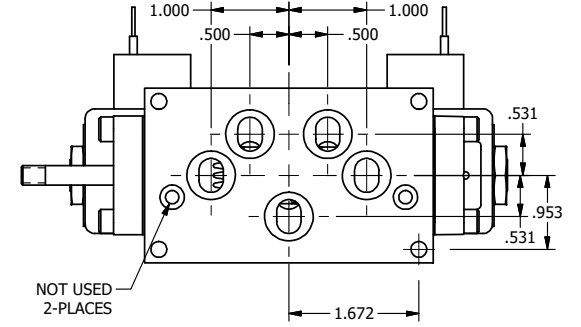

4

3

2

1

4

3

2

AAA
PRODUCTS
INTERNATIONAL

AAA PRODUCTS INTERNATIONAL
7114 Harry Hines Blvd
Dallas, TX 75235

TITLE: 3/8" SUBPLATE, DBL SOL, 2 POS,
SOL RTN, CLASSIC,
TPD VENT, THD PIN

DRAWING NO.:
DIM_SS3PTK

THE INFORMATION CONTAINED WITHIN THIS DOCUMENT IS PROPRIETARY TO AAA PRODUCTS AND MAY NOT BE DISCLOSED WITHOUT PRIOR WRITTEN CONSENT