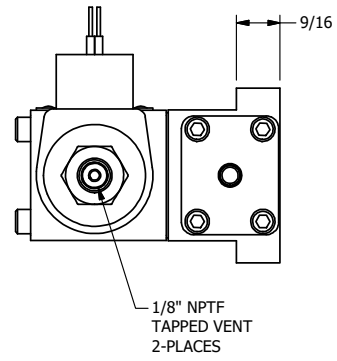

4

3

2

1

4

3

2

AAA
PRODUCTS
INTERNATIONAL

AAA PRODUCTS INTERNATIONAL
7114 Harry Hines Blvd
Dallas, TX 75235

TITLE: 3/8" SUBPLATE, DBL SOL, 2 POS,
SOL RTN, CLASSIC,
TPD VENT, THD PIN

DRAWING NO.:
DIM_SS3PTK

THE INFORMATION CONTAINED WITHIN THIS DOCUMENT IS PROPRIETARY TO AAA PRODUCTS AND MAY NOT BE DISCLOSED WITHOUT PRIOR WRITTEN CONSENT