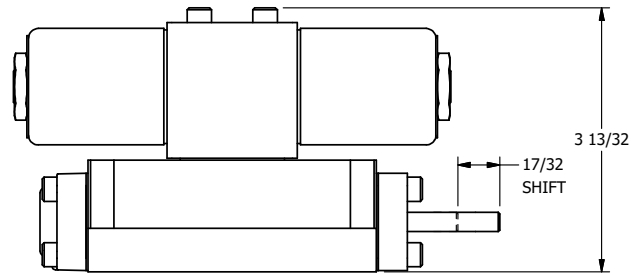

4

3

2

1

4

3

2

AAA
PRODUCTS
INTERNATIONAL

AAA PRODUCTS INTERNATIONAL
7114 Harry Hines Blvd
Dallas, TX 75235

TITLE: 3/8" SUBPLATE, DBL SOL, 2 POS,
SOL RTN, CLASSIC,
TPD VENT, THD PIN

DRAWING NO.:
DIM_SS3PTK

THE INFORMATION CONTAINED WITHIN THIS DOCUMENT IS PROPRIETARY TO AAA PRODUCTS AND MAY NOT BE DISCLOSED WITHOUT PRIOR WRITTEN CONSENT