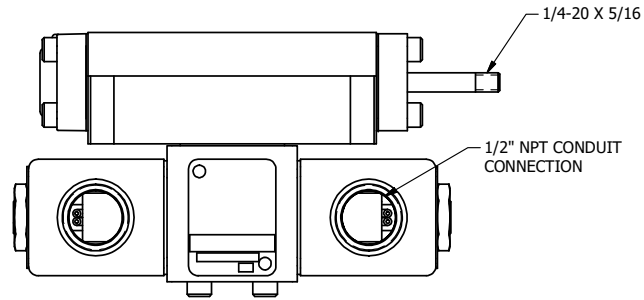

4

3

2

1

4

3

2

AAA
PRODUCTS
INTERNATIONAL

AAA PRODUCTS INTERNATIONAL
7114 Harry Hines Blvd
Dallas, TX 75235

TITLE: 3/8" SUBPLATE, DBL SOL, 2 POS,
SOL RTN, CLASSIC,
TPD VENT, THD PIN

DRAWING NO.:
DIM_SS3PTK

THE INFORMATION CONTAINED WITHIN THIS DOCUMENT IS PROPRIETARY TO AAA PRODUCTS AND MAY NOT BE DISCLOSED WITHOUT PRIOR WRITTEN CONSENT