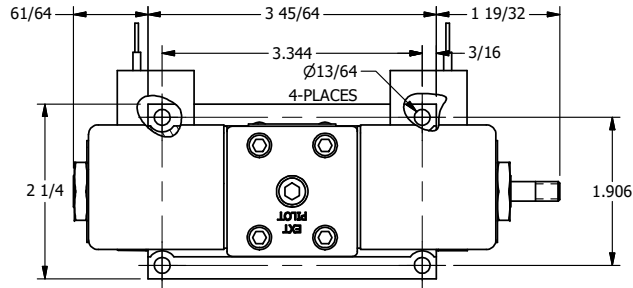

4

3

2

1

4

3

2

AAA
PRODUCTS
INTERNATIONAL

AAA PRODUCTS INTERNATIONAL
7114 Harry Hines Blvd
Dallas, TX 75235

TITLE: 3/8" SUBPLATE, DBL SOL, 2 POS,
SOL RTN, CLASSIC,
TPD VENT, THD PIN

DRAWING NO.:
DIM_SS3PTK

THE INFORMATION CONTAINED WITHIN THIS DOCUMENT IS PROPRIETARY TO AAA PRODUCTS AND MAY NOT BE DISCLOSED WITHOUT PRIOR WRITTEN CONSENT