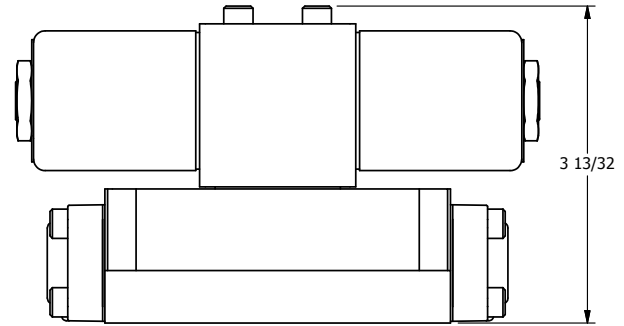

4

3

2

1

1/2" NPT CONDUIT CONNECTION

AAA
PRODUCTS
INTERNATIONAL
7114 Harry Hines Blvd
Dallas, TX 75235

TITLE: 3/8" SUBPLATE, DBL SOL, 2 POS,
FRICTION POS, SOL RTRN,
CLASSIC SOL, TAPPED VENT

DRAWING NO.:
DIM_SS3PT