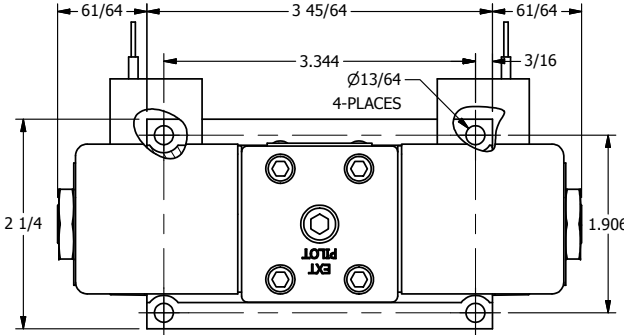

4

3

2

1

1/2" NPT CONDUIT CONNECTION

AAA
PRODUCTS
INTERNATIONAL
7114 Harry Hines Blvd
Dallas, TX 75235

TITLE: 3/8" SUBPLATE, DBL SOL, 2 POS,
FRICTION POS, SOL RTRN,
CLASSIC SOL, TAPPED VENT

DRAWING NO.:
DIM_SS3PT