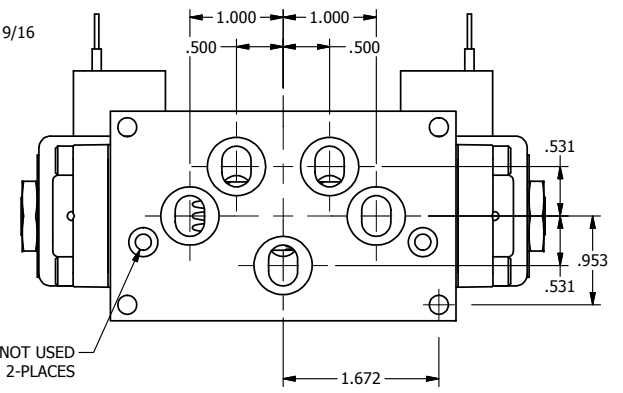

4

3

2

1

1/2" NPT CONDUIT CONNECTION

AAA
PRODUCTS
INTERNATIONAL
7114 Harry Hines Blvd
Dallas, TX 75235

TITLE: 3/8" SUBPLATE, DBL SOL, 2 POS,
FRICTION POS, SOL RTRN,
CLASSIC SOL, TAPPED VENT

DRAWING NO.:
DIM_SS3PT