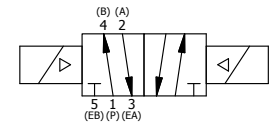

4

3

2

1

1/2" NPT CONDUIT CONNECTION

AAA
PRODUCTS
INTERNATIONAL
7114 Harry Hines Blvd
Dallas, TX 75235

TITLE: 3/8" SUBPLATE, DBL SOL, 2 POS,
FRICTION POS, SOL RTRN,
CLASSIC SOL, TAPPED VENT

DRAWING NO.:
DIM_SS3PT