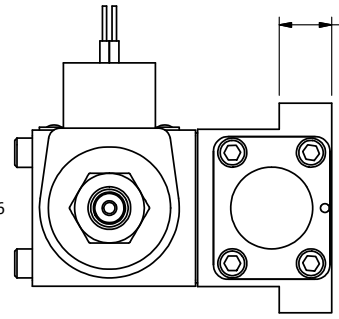

4

3

2

1

1/2" NPT CONDUIT CONNECTION

AAA
PRODUCTS
INTERNATIONAL
7114 Harry Hines Blvd
Dallas, TX 75235

TITLE: 3/8" SUBPLATE, DBL SOL, 2 POS,
FRICTION POS, SOL RTRN,
CLASSIC SOL, TAPPED VENT

DRAWING NO.:
DIM_SS3PT