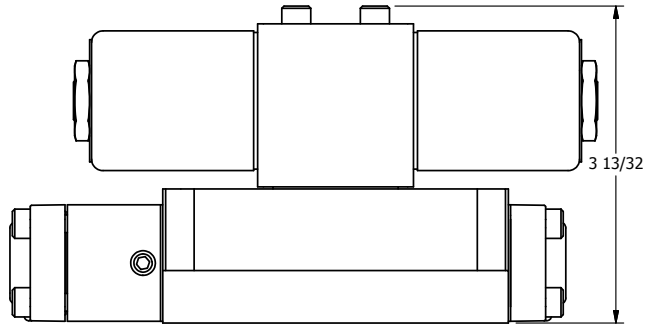

4

3

2

1

B

B

A

A

NOTES:  
1) REMOTE PILOT CAN BE ROUTED THROUGH SUBPLATE CONNECTION.

**AAA**  
PRODUCTS  
INTERNATIONAL

**AAA PRODUCTS  
INTERNATIONAL**  
7114 Harry Hines Blvd  
Dallas, TX 75235

TITLE: 3/8" SUBPLATE, DBL SOL, 2 POS,  
DETENT, SOL RTRN, CLASSIC SOL