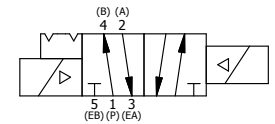

4

3

2

1

B

B

A

A

NOTES:  
1) REMOTE PILOT CAN BE ROUTED THROUGH SUBPLATE CONNECTION.

**AAA**  
PRODUCTS  
INTERNATIONAL

**AAA PRODUCTS  
INTERNATIONAL**  
7114 Harry Hines Blvd  
Dallas, TX 75235

TITLE: 3/8" SUBPLATE, DBL SOL, 2 POS,  
DETENT, SOL RTRN, CLASSIC SOL