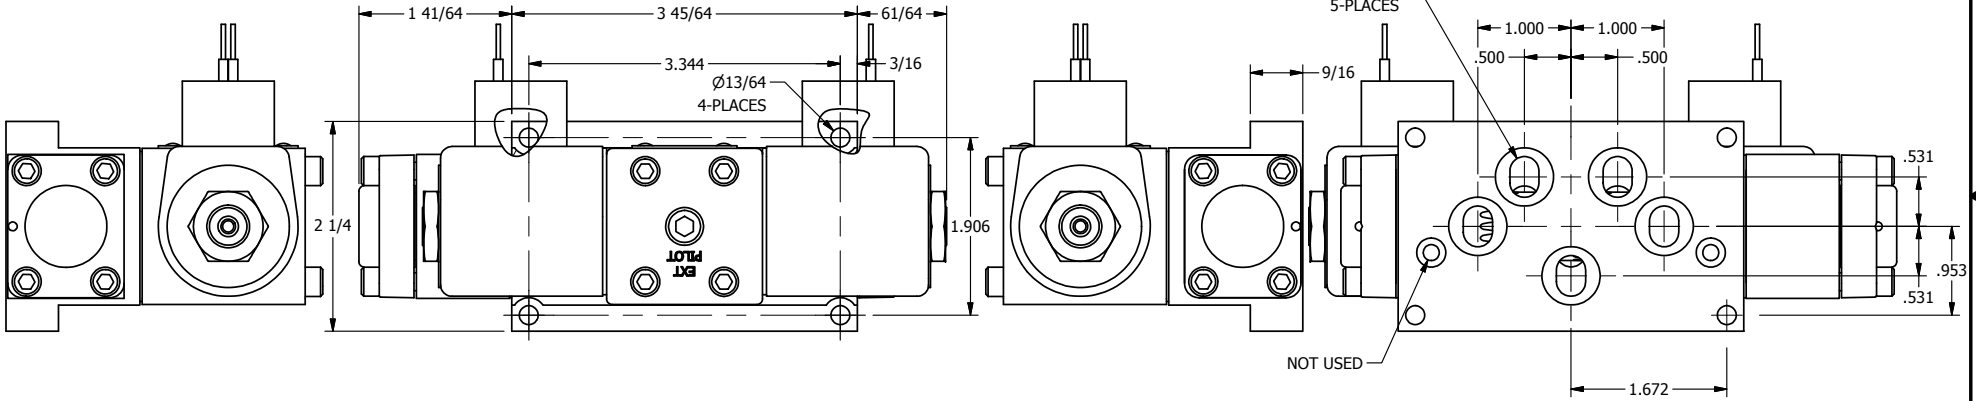

NOTES:  
1) REMOTE PILOT CAN BE ROUTED THROUGH SUBPLATE CONNECTION.

**AAA**  
PRODUCTS  
INTERNATIONAL

**AAA PRODUCTS  
INTERNATIONAL**  
7114 Harry Hines Blvd  
Dallas, TX 75235

TITLE: 3/8" SUBPLATE, DBL SOL, 2 POS,  
DETENT, SOL RTRN, CLASSIC SOL