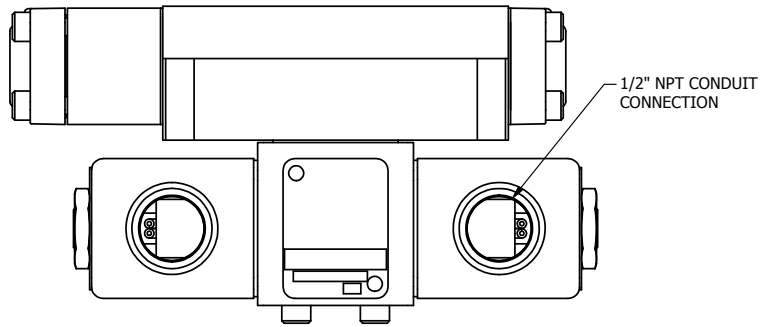

NOTES:  
1) REMOTE PILOT CAN BE ROUTED THROUGH SUBPLATE CONNECTION.

**AAA**  
PRODUCTS  
INTERNATIONAL

**AAA PRODUCTS  
INTERNATIONAL**  
7114 Harry Hines Blvd  
Dallas, TX 75235

TITLE: 3/8" SUBPLATE, DBL SOL, 2 POS,  
DETENT, SOL RTRN, CLASSIC SOL