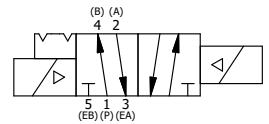

4

3

2

1

NOTES:  
1) REMOTE PILOT CAN BE ROUTED THROUGH SUBPLATE CONNECTION.

**AAA**  
PRODUCTS  
INTERNATIONAL

**AAA PRODUCTS INTERNATIONAL**  
7114 Harry Hines Blvd  
Dallas, TX 75235

TITLE  $3/8$ " SUBPLATE, DBL SOL, 2 POS,  
DTNT, SOL RTRN, CLASSIC,  
LCKNG OVRD, TPD VENT