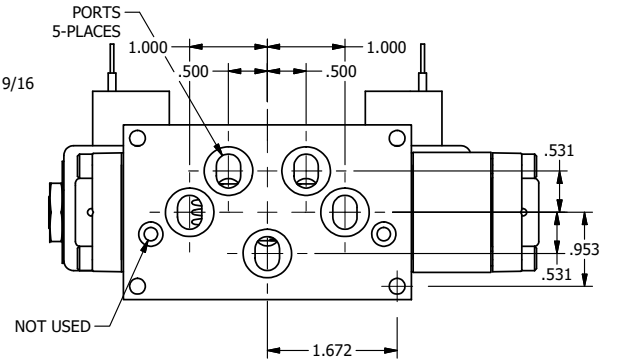

4

3

2

1

NOTES:  
1) REMOTE PILOT CAN BE ROUTED THROUGH SUBPLATE CONNECTION.

**AAA**  
PRODUCTS  
INTERNATIONAL

**AAA PRODUCTS INTERNATIONAL**  
7114 Harry Hines Blvd  
Dallas, TX 75235

TITLE  $3/8$ " SUBPLATE, DBL SOL, 2 POS,  
DTNT, SOL RTRN, CLASSIC,  
LCKNG OVRD, TPD VENT

DRAWING NO.:  
DIM\_SS3POTQ

THE INFORMATION CONTAINED WITHIN THIS DOCUMENT IS PROPRIETARY TO AAA PRODUCTS AND MAY NOT BE DISCLOSED WITHOUT PRIOR WRITTEN CONSENT

4

3

2

1

B

B