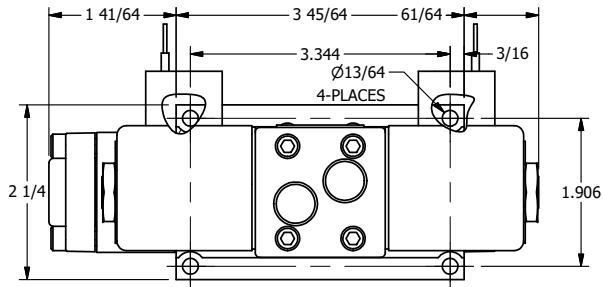

4

3

2

1

NOTES:  
1) REMOTE PILOT CAN BE ROUTED THROUGH SUBPLATE CONNECTION.

**AAA**  
PRODUCTS  
INTERNATIONAL

**AAA PRODUCTS INTERNATIONAL**  
7114 Harry Hines Blvd  
Dallas, TX 75235

TITLE  $3/8$ " SUBPLATE, DBL SOL, 2 POS,  
DTNT, SOL RTRN, CLASSIC,  
LCKNG OVRD, TPD VENT

DRAWING NO.:  
DIM\_SS3POTQ

THE INFORMATION CONTAINED WITHIN THIS DOCUMENT IS PROPRIETARY TO AAA PRODUCTS AND MAY NOT BE DISCLOSED WITHOUT PRIOR WRITTEN CONSENT

4

3

2

1

B

B