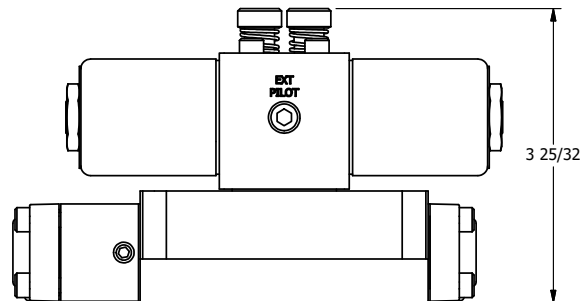

4

3

2

1

NOTES:  
1) REMOTE PILOT CAN BE ROUTED THROUGH SUBPLATE CONNECTION.

**AAA**  
PRODUCTS  
INTERNATIONAL

**AAA PRODUCTS INTERNATIONAL**  
7114 Harry Hines Blvd  
Dallas, TX 75235

TITLE  $3/8$ " SUBPLATE, DBL SOL, 2 POS,  
DTNT, SOL RTRN, CLASSIC,  
LCKNG OVRD, TPD VENT