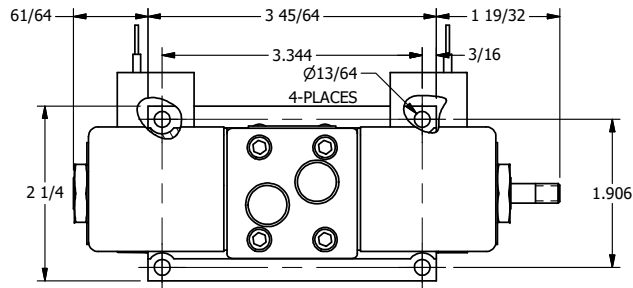

4

3

2

1

AAA
PRODUCTS
INTERNATIONAL

**AAA PRODUCTS
INTERNATIONAL**
7114 Harry Hines Blvd
Dallas, TX 75235

TITLE: 3/8" SUBPLATE, DBL SOL, 2 POS,
FRCTN POS, SOL RTRN, CLASSIC SOL,
LCKNG OVRD, TPD VENT, THD PIN

DRAWING NO.:
DIM_SS3POTK

THE INFORMATION CONTAINED WITHIN THIS DOCUMENT IS PROPRIETARY TO AAA PRODUCTS AND MAY NOT BE DISCLOSED WITHOUT PRIOR WRITTEN CONSENT

4

3

2

B

B

A