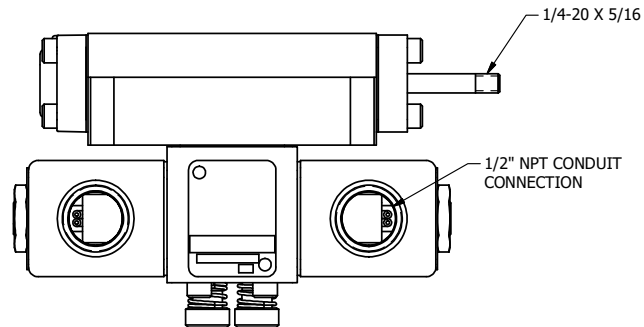

4

3

2

1

AAA
PRODUCTS
INTERNATIONAL

**AAA PRODUCTS
INTERNATIONAL**
7114 Harry Hines Blvd
Dallas, TX 75235

TITLE: 3/8" SUBPLATE, DBL SOL, 2 POS,
FRCTN POS, SOL RTRN, CLASSIC SOL,
LCKNG OVRD, TPD VENT, THD PIN

DRAWING NO.:
DIM_SS3POTK

THE INFORMATION CONTAINED WITHIN THIS DOCUMENT IS PROPRIETARY TO AAA PRODUCTS AND MAY NOT BE DISCLOSED WITHOUT PRIOR WRITTEN CONSENT

4

3

2

B

B

A