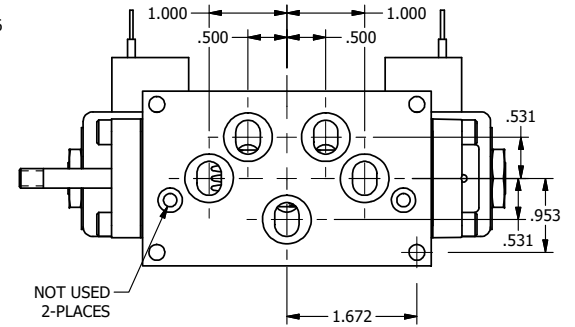

4

3

2

1

AAA
PRODUCTS
INTERNATIONAL

**AAA PRODUCTS
INTERNATIONAL**
7114 Harry Hines Blvd
Dallas, TX 75235

TITLE: 3/8" SUBPLATE, DBL SOL, 2 POS,
FRCTN POS, SOL RTRN, CLASSIC SOL,
LCKNG OVRD, TPD VENT, THD PIN

DRAWING NO.:
DIM_SS3POTK

THE INFORMATION CONTAINED WITHIN THIS DOCUMENT IS PROPRIETARY TO AAA PRODUCTS AND MAY NOT BE DISCLOSED WITHOUT PRIOR WRITTEN CONSENT

4

3

2

B

B

A