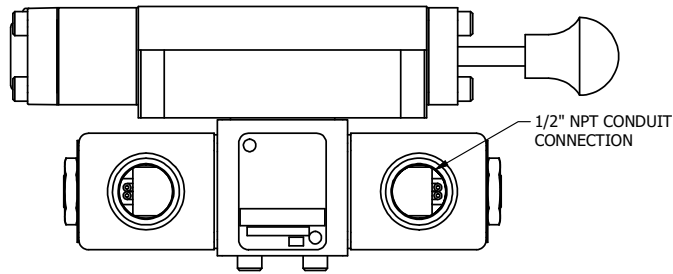

4

3

2

1

AAA
PRODUCTS
INTERNATIONAL

AAA PRODUCTS INTERNATIONAL
7114 Harry Hines Blvd
Dallas, TX 75235

TITLE: 3/8" SUBPLATE, DBL SOL, 2 POS,
DETENT, SOL RTRN, CLASSIC SOL,
MAN SPL OVRD

DRAWING NO.:
DIM_SS3POSQ