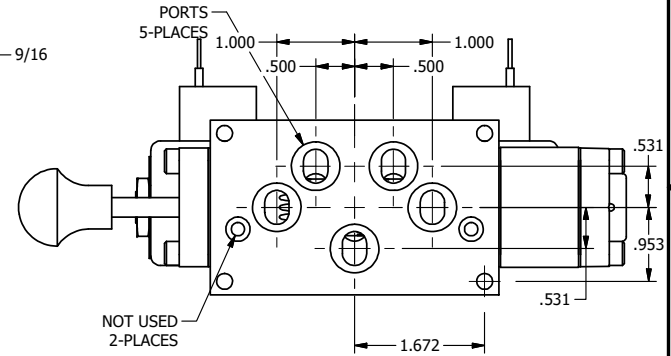

4

3

2

1

AAA
PRODUCTS
INTERNATIONAL

AAA PRODUCTS INTERNATIONAL
7114 Harry Hines Blvd
Dallas, TX 75235

TITLE: 3/8" SUBPLATE, DBL SOL, 2 POS,
DETENT, SOL RTRN, CLASSIC SOL,
MAN SPL OVRD

DRAWING NO.:
DIM_SS3POSQ