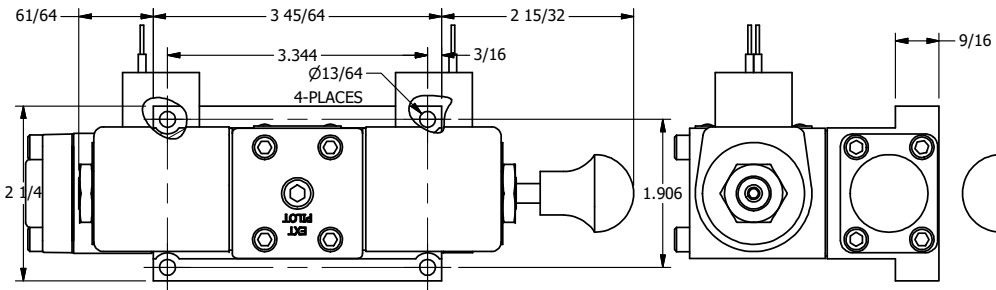

4

3

2

1

AAA
PRODUCTS
INTERNATIONAL

AAA PRODUCTS INTERNATIONAL
7114 Harry Hines Blvd
Dallas, TX 75235

TITLE: 3/8" SUBPLATE, DBL SOL, 2 POS,
DETENT, SOL RTRN, CLASSIC SOL,
MAN SPL OVRD

DRAWING NO.:
DIM_SS3POSQ