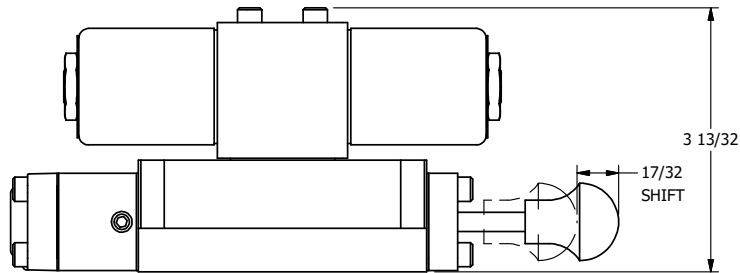

4

3

2

1

AAA
PRODUCTS
INTERNATIONAL

AAA PRODUCTS INTERNATIONAL
7114 Harry Hines Blvd
Dallas, TX 75235

TITLE: 3/8" SUBPLATE, DBL SOL, 2 POS,
DETENT, SOL RTRN, CLASSIC SOL,
MAN SPL OVRD

DRAWING NO.:
DIM_SS3POSQ