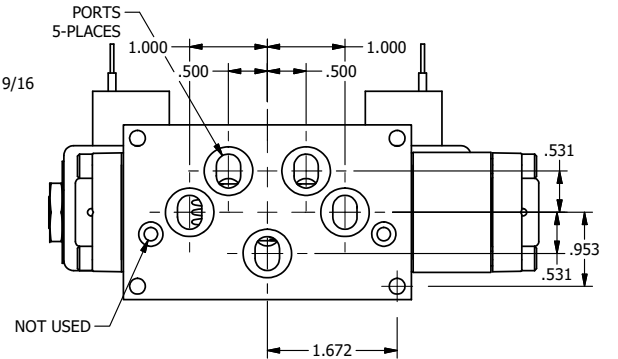

4

3

2

1

NOTES:
1) REMOTE PILOT CAN BE ROUTED THROUGH SUBPLATE CONNECTION.

AAA
PRODUCTS
INTERNATIONAL

**AAA PRODUCTS
INTERNATIONAL**
7114 Harry Hines Blvd
Dallas, TX 75235

TITLE: 3/8" SUBPLATE, DBL SOL, 2 POS,
DETENT, SOL RTRN, CLASSIC,
LCKNG OVRD

DRAWING NO.:
DIM_SS3POQ

THE INFORMATION CONTAINED WITHIN THIS DOCUMENT IS PROPRIETARY TO AAA PRODUCTS AND MAY NOT BE DISCLOSED WITHOUT PRIOR WRITTEN CONSENT

4

3

2

1

B

B