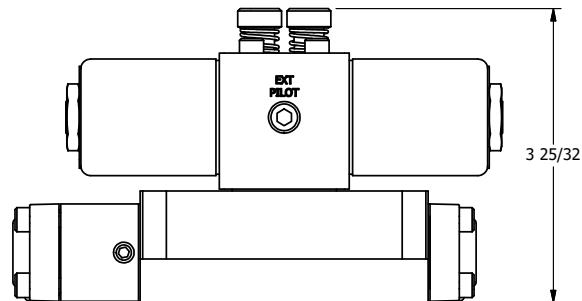

4

3

2

1

NOTES:
1) REMOTE PILOT CAN BE ROUTED THROUGH SUBPLATE CONNECTION.

AAA
PRODUCTS
INTERNATIONAL

**AAA PRODUCTS
INTERNATIONAL**
7114 Harry Hines Blvd
Dallas, TX 75235

TITLE: 3/8" SUBPLATE, DBL SOL, 2 POS,
DETENT, SOL RTRN, CLASSIC,
LCKNG OVRD