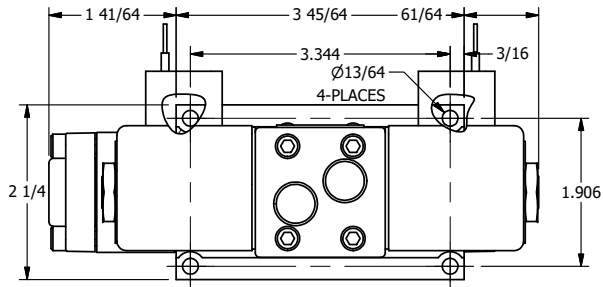

4

3

2

1

NOTES:
1) REMOTE PILOT CAN BE ROUTED THROUGH SUBPLATE CONNECTION.

AAA
PRODUCTS
INTERNATIONAL

**AAA PRODUCTS
INTERNATIONAL**
7114 Harry Hines Blvd
Dallas, TX 75235

TITLE: 3/8" SUBPLATE, DBL SOL, 2 POS,
DETENT, SOL RTRN, CLASSIC,
LCKNG OVRD

DRAWING NO.:
DIM_SS3POQ

THE INFORMATION CONTAINED WITHIN THIS DOCUMENT IS PROPRIETARY TO AAA PRODUCTS AND MAY NOT BE DISCLOSED WITHOUT PRIOR WRITTEN CONSENT

4

3

2

1

B

B