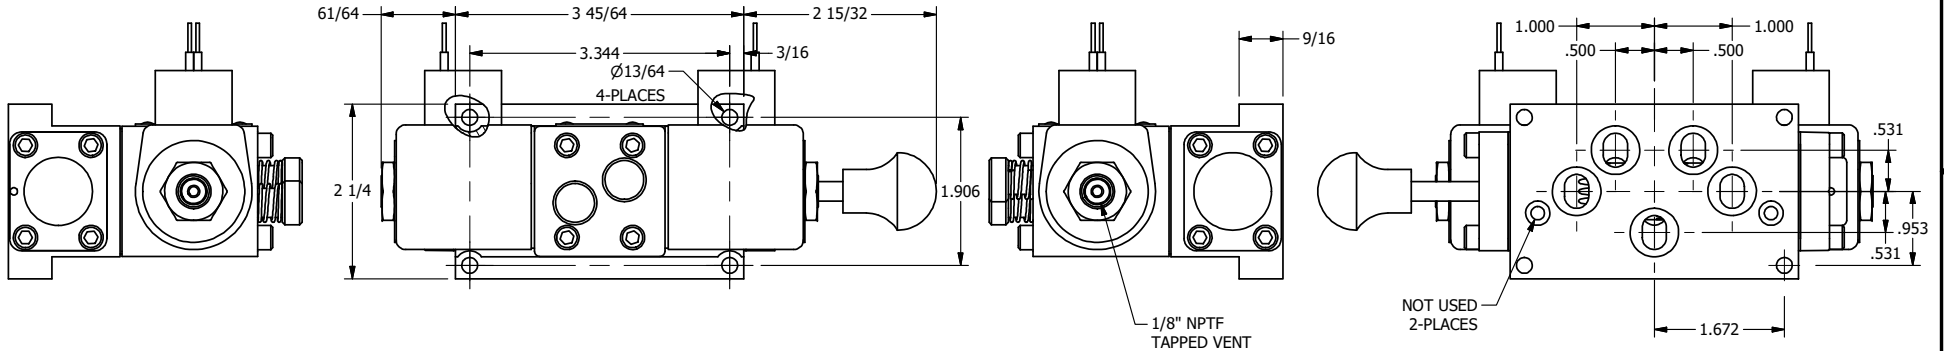

4

3

2

1

**AAA**  
PRODUCTS  
INTERNATIONAL

**AAA PRODUCTS INTERNATIONAL**  
7114 Harry Hines Blvd  
Dallas, TX 75235

TITLE: 3/8" SUBPLATE, DBL SOL, 2 POS,  
FRCTN POS, SOL RTRN, CLASSIC SOL,  
PUSH OVRD, TPD VENT, SPL OVRD

DRAWING NO.:  
DIM\_SS3POPTOS

THE INFORMATION CONTAINED WITHIN THIS DOCUMENT IS PROPRIETARY TO AAA PRODUCTS AND MAY NOT BE DISCLOSED WITHOUT PRIOR WRITTEN CONSENT

4

3

2

B

B

A