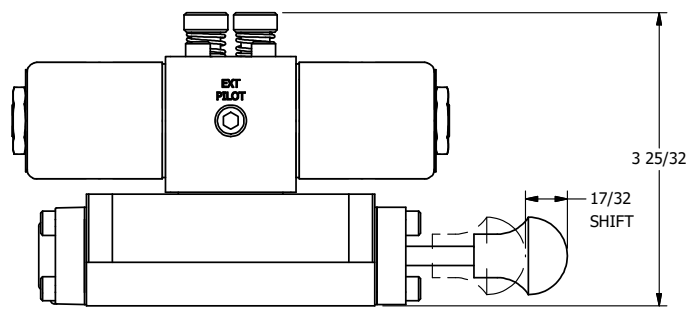

4

3

2

1

**AAA**  
PRODUCTS  
INTERNATIONAL

**AAA PRODUCTS INTERNATIONAL**  
7114 Harry Hines Blvd  
Dallas, TX 75235

TITLE: 3/8" SUBPLATE, DBL SOL, 2 POS,  
FRCTN POS, SOL RTRN, CLASSIC SOL,  
PUSH OVRD, TPD VENT, SPL OVRD

DRAWING NO.:  
DIM\_SS3POPTOS

THE INFORMATION CONTAINED WITHIN THIS DOCUMENT IS PROPRIETARY TO AAA PRODUCTS AND MAY NOT BE DISCLOSED WITHOUT PRIOR WRITTEN CONSENT

4

3

2

B

B

A