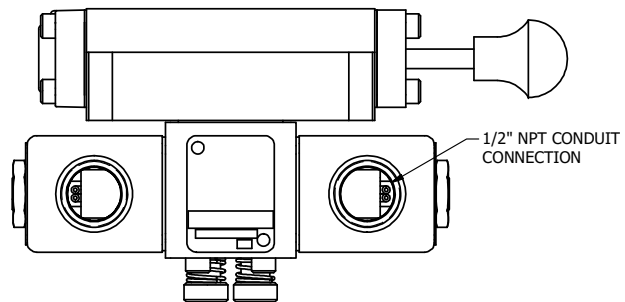

4

3

2

1

**AAA**  
PRODUCTS  
INTERNATIONAL

**AAA PRODUCTS INTERNATIONAL**  
7114 Harry Hines Blvd  
Dallas, TX 75235

TITLE: 3/8" SUBPLATE, DBL SOL, 2 POS,  
FRCTN POS, SOL RTRN, CLASSIC SOL,  
PUSH OVRD, TPD VENT, SPL OVRD

DRAWING NO.:  
DIM\_SS3POPTOS

THE INFORMATION CONTAINED WITHIN THIS DOCUMENT IS PROPRIETARY TO AAA PRODUCTS AND MAY NOT BE DISCLOSED WITHOUT PRIOR WRITTEN CONSENT

4

3

2

B

B

A