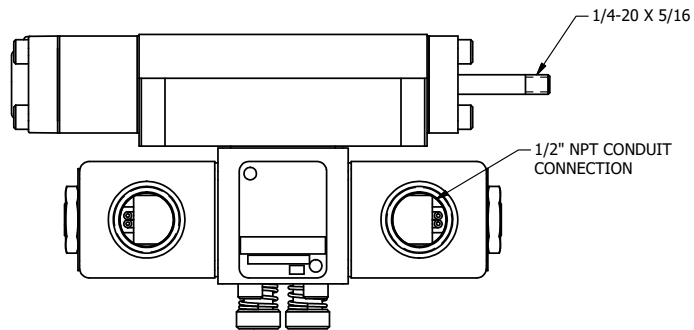

4

3

2

1

**AAA**  
PRODUCTS  
INTERNATIONAL

**AAA PRODUCTS  
INTERNATIONAL**  
7114 Harry Hines Blvd  
Dallas, TX 75235

TITLE: 3/8" SUBPLATE, DBL SOL, 2 POS,  
DTNT, SOL RTRN, CLASSIC,  
PUSH OVRD, TPD VENT, INDCTR PIN

DRAWING NO.:  
DIM\_SS3POPTKQ

THE INFORMATION CONTAINED WITHIN THIS DOCUMENT IS PROPRIETARY TO AAA PRODUCTS AND MAY NOT BE DISCLOSED WITHOUT PRIOR WRITTEN CONSENT

4

3

2

1