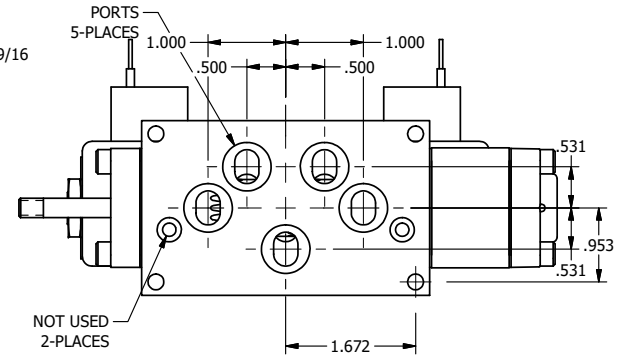

4

3

2

1

**AAA**  
PRODUCTS  
INTERNATIONAL

**AAA PRODUCTS  
INTERNATIONAL**  
7114 Harry Hines Blvd  
Dallas, TX 75235

TITLE: 3/8" SUBPLATE, DBL SOL, 2 POS,  
DTNT, SOL RTRN, CLASSIC,  
PUSH OVRD, TPD VENT, INDCTR PIN

DRAWING NO.:  
DIM\_SS3POPTKQ

THE INFORMATION CONTAINED WITHIN THIS DOCUMENT IS PROPRIETARY TO AAA PRODUCTS AND MAY NOT BE DISCLOSED WITHOUT PRIOR WRITTEN CONSENT

4

3

2

1