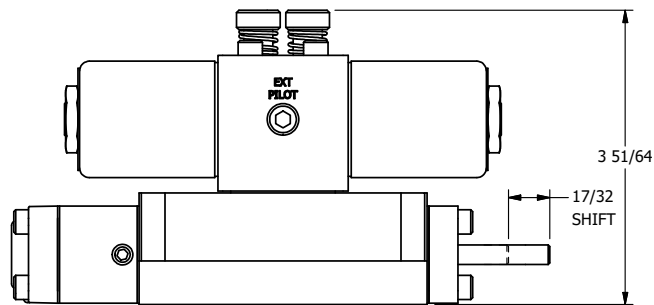

4

3

2

1

**AAA**  
PRODUCTS  
INTERNATIONAL

**AAA PRODUCTS  
INTERNATIONAL**  
7114 Harry Hines Blvd  
Dallas, TX 75235

TITLE: 3/8" SUBPLATE, DBL SOL, 2 POS,  
DTNT, SOL RTRN, CLASSIC,  
PUSH OVRD, TPD VENT, INDCTR PIN

DRAWING NO.:  
DIM\_SS3POPTKQ

THE INFORMATION CONTAINED WITHIN THIS DOCUMENT IS PROPRIETARY TO AAA PRODUCTS AND MAY NOT BE DISCLOSED WITHOUT PRIOR WRITTEN CONSENT

4

3

2

1