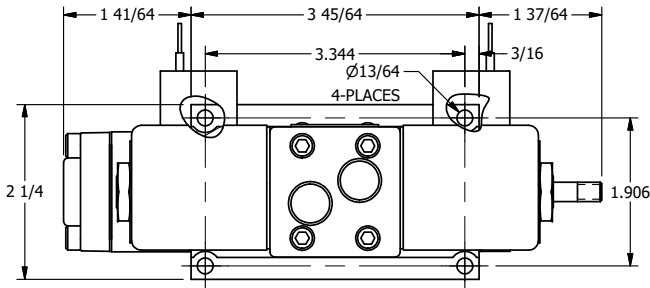

4

3

2

1

**AAA**  
PRODUCTS  
INTERNATIONAL

**AAA PRODUCTS  
INTERNATIONAL**  
7114 Harry Hines Blvd  
Dallas, TX 75235

TITLE: 3/8" SUBPLATE, DBL SOL, 2 POS,  
DTNT, SOL RTRN, CLASSIC,  
PUSH OVRD, TPD VENT, INDCTR PIN

DRAWING NO.:  
DIM\_SS3POPTKQ

THE INFORMATION CONTAINED WITHIN THIS DOCUMENT IS PROPRIETARY TO AAA PRODUCTS AND MAY NOT BE DISCLOSED WITHOUT PRIOR WRITTEN CONSENT

4

3

2

1