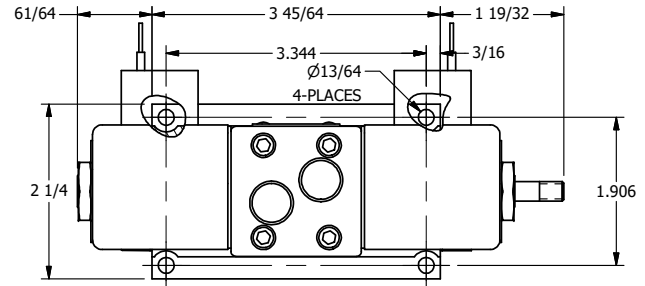

4

3

2

1

AAA
PRODUCTS INTERNATIONAL

AAA PRODUCTS INTERNATIONAL
7114 Harry Hines Blvd
Dallas, TX 75235

TITLE: 3/8" SUBPLATE, DBL SOL, 2 POS,
SOL RTN, CLASSIC,
PUSH OVRD, TPD VENT, THD PIN

DRAWING NO.:
DIM_SS3POPTK