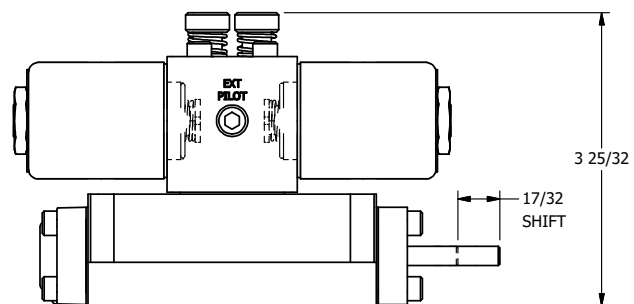

4

3

2

1

AAA
PRODUCTS INTERNATIONAL

AAA PRODUCTS INTERNATIONAL
7114 Harry Hines Blvd
Dallas, TX 75235

TITLE: 3/8" SUBPLATE, DBL SOL, 2 POS,
SOL RTN, CLASSIC,
PUSH OVRD, TPD VENT, THD PIN

DRAWING NO.:
DIM_SS3POPTK