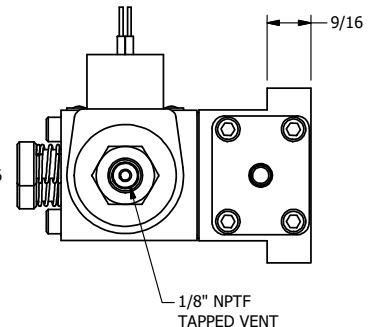

4

3

2

1

AAA
PRODUCTS INTERNATIONAL

AAA PRODUCTS INTERNATIONAL
7114 Harry Hines Blvd
Dallas, TX 75235

TITLE: 3/8" SUBPLATE, DBL SOL, 2 POS,
SOL RTN, CLASSIC,
PUSH OVRD, TPD VENT, THD PIN

DRAWING NO.:
DIM_SS3POPTK