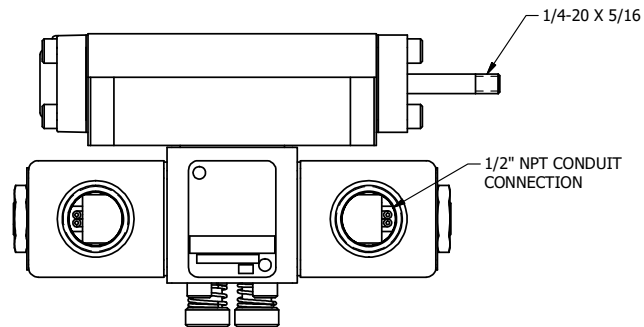

4

3

2

1

AAA
PRODUCTS INTERNATIONAL

AAA PRODUCTS INTERNATIONAL
7114 Harry Hines Blvd
Dallas, TX 75235

TITLE: 3/8" SUBPLATE, DBL SOL, 2 POS,
SOL RTN, CLASSIC,
PUSH OVRD, TPD VENT, THD PIN

DRAWING NO.:
DIM_SS3POPTK