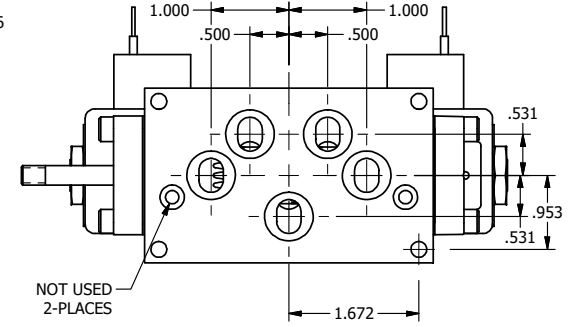

4

3

2

1

AAA
PRODUCTS INTERNATIONAL

AAA PRODUCTS INTERNATIONAL
7114 Harry Hines Blvd
Dallas, TX 75235

TITLE: 3/8" SUBPLATE, DBL SOL, 2 POS,
SOL RTN, CLASSIC,
PUSH OVRD, TPD VENT, THD PIN

DRAWING NO.:
DIM_SS3POPTK