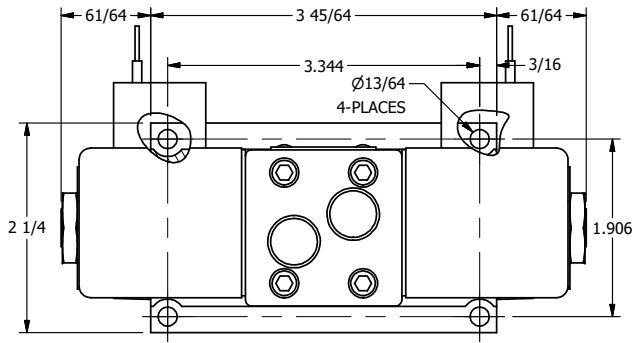

4

3

2

1

B

B

A

A

4

3

2

A

A

AAA
PRODUCTS
INTERNATIONAL

**AAA PRODUCTS
INTERNATIONAL**
7114 Harry Hines Blvd
Dallas, TX 75235

TITLE: 3/8" SUBPLATE, DBL SOL, 2 POS,
SOL RTRN, CLASSIC SOL,
PUSH OVRD, TPD VENT