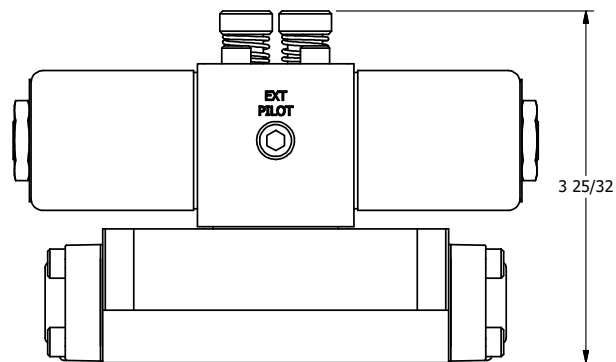

4

3

2

A

A

AAA
PRODUCTS
INTERNATIONAL

**AAA PRODUCTS
INTERNATIONAL**
7114 Harry Hines Blvd
Dallas, TX 75235

TITLE: 3/8" SUBPLATE, DBL SOL, 2 POS,
SOL RTRN, CLASSIC SOL,
PUSH OVRD, TPD VENT