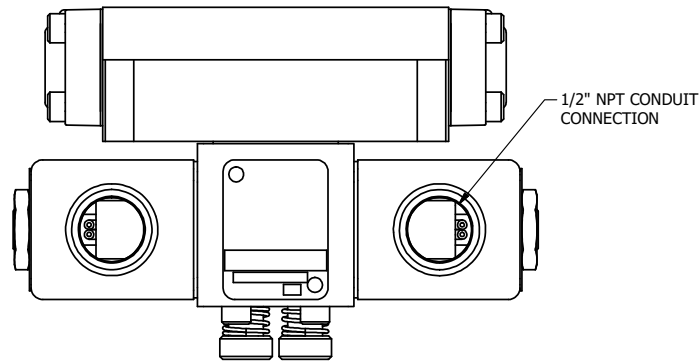

4

3

2

1

B

B

A

A

4

3

2

A

A

AAA
PRODUCTS
INTERNATIONAL

**AAA PRODUCTS
INTERNATIONAL**
7114 Harry Hines Blvd
Dallas, TX 75235

TITLE: 3/8" SUBPLATE, DBL SOL, 2 POS,
SOL RTRN, CLASSIC SOL,
PUSH OVRD, TPD VENT

DRAWING NO.:
DIM_SS3POPT

THE INFORMATION CONTAINED WITHIN THIS DOCUMENT IS PROPRIETARY TO AAA PRODUCTS AND MAY NOT BE DISCLOSED WITHOUT PRIOR WRITTEN CONSENT