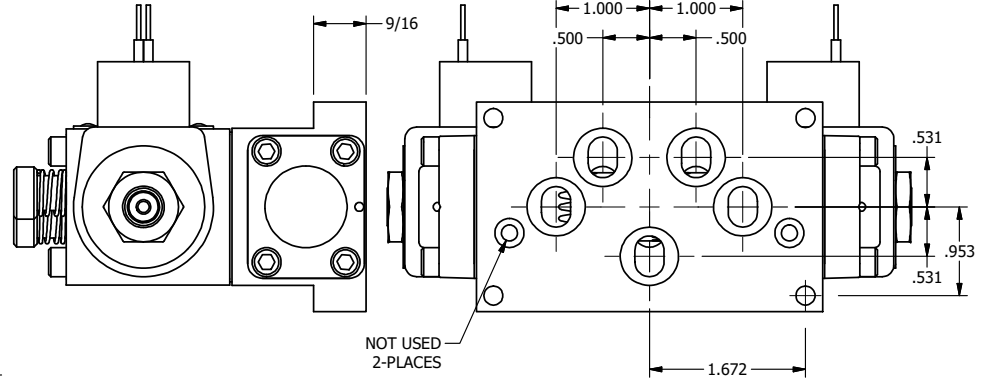

4

3

2

1

B

B

A

A

4

3

2

A

A

AAA
PRODUCTS
INTERNATIONAL

**AAA PRODUCTS
INTERNATIONAL**
7114 Harry Hines Blvd
Dallas, TX 75235

TITLE: 3/8" SUBPLATE, DBL SOL, 2 POS,
SOL RTRN, CLASSIC SOL,
PUSH OVRD, TPD VENT

DRAWING NO.:
DIM_SS3POPT

THE INFORMATION CONTAINED WITHIN THIS DOCUMENT IS PROPRIETARY TO AAA PRODUCTS AND MAY NOT BE DISCLOSED WITHOUT PRIOR WRITTEN CONSENT