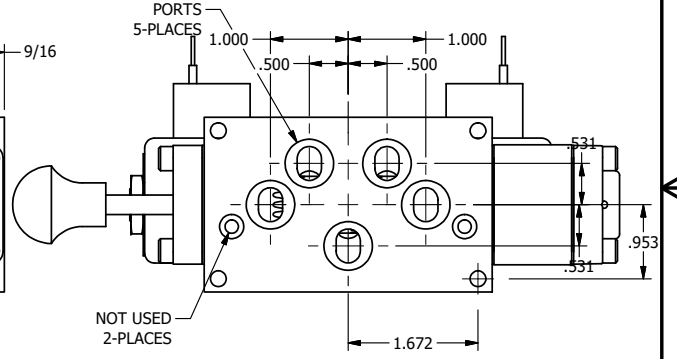

4

3

2

1

B

B

A

A

4

3

2

1

AAA
PRODUCTS
INTERNATIONAL

**AAA PRODUCTS
INTERNATIONAL**
7114 Harry Hines Blvd
Dallas, TX 75235

TITLE: 3/8" SUBPLATE, DBL SOL, 2 POS,
DTNT, SOL RTRN, CLASSIC,
PUSH OVRD, SPL OVRD

DRAWING NO.:
DIM_SS3POPOSQ

THE INFORMATION CONTAINED WITHIN THIS DOCUMENT IS PROPRIETARY TO AAA PRODUCTS AND MAY NOT BE DISCLOSED WITHOUT PRIOR WRITTEN CONSENT