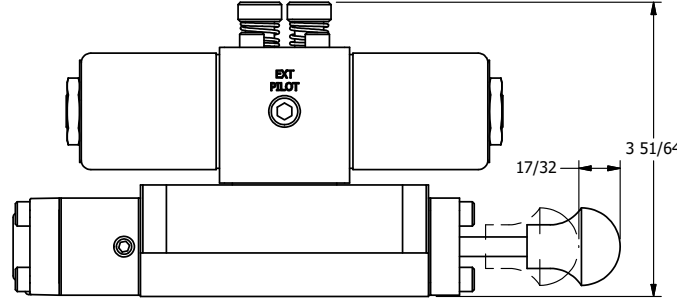

4

3

2

1

AAA
PRODUCTS
INTERNATIONAL

**AAA PRODUCTS
INTERNATIONAL**
7114 Harry Hines Blvd
Dallas, TX 75235

TITLE: 3/8" SUBPLATE, DBL SOL, 2 POS,
DTNT, SOL RTRN, CLASSIC,
PUSH OVRD, SPL OVRD

DRAWING NO.:
DIM_SS3POPOSQ