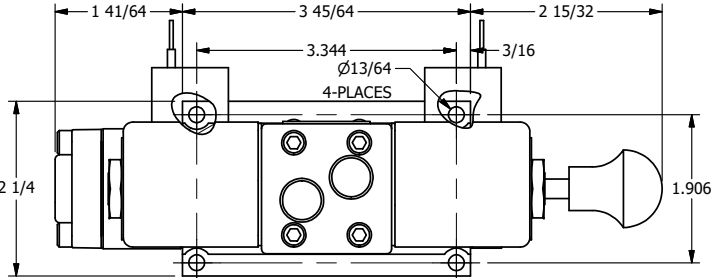

4

3

2

1

B

B

A

A

4

3

2

1

AAA
PRODUCTS
INTERNATIONAL

**AAA PRODUCTS
INTERNATIONAL**
7114 Harry Hines Blvd
Dallas, TX 75235

TITLE: 3/8" SUBPLATE, DBL SOL, 2 POS,
DTNT, SOL RTRN, CLASSIC,
PUSH OVRD, SPL OVRD

DRAWING NO.:
DIM_SS3POPOSQ

THE INFORMATION CONTAINED WITHIN THIS DOCUMENT IS PROPRIETARY TO AAA PRODUCTS AND MAY NOT BE DISCLOSED WITHOUT PRIOR WRITTEN CONSENT