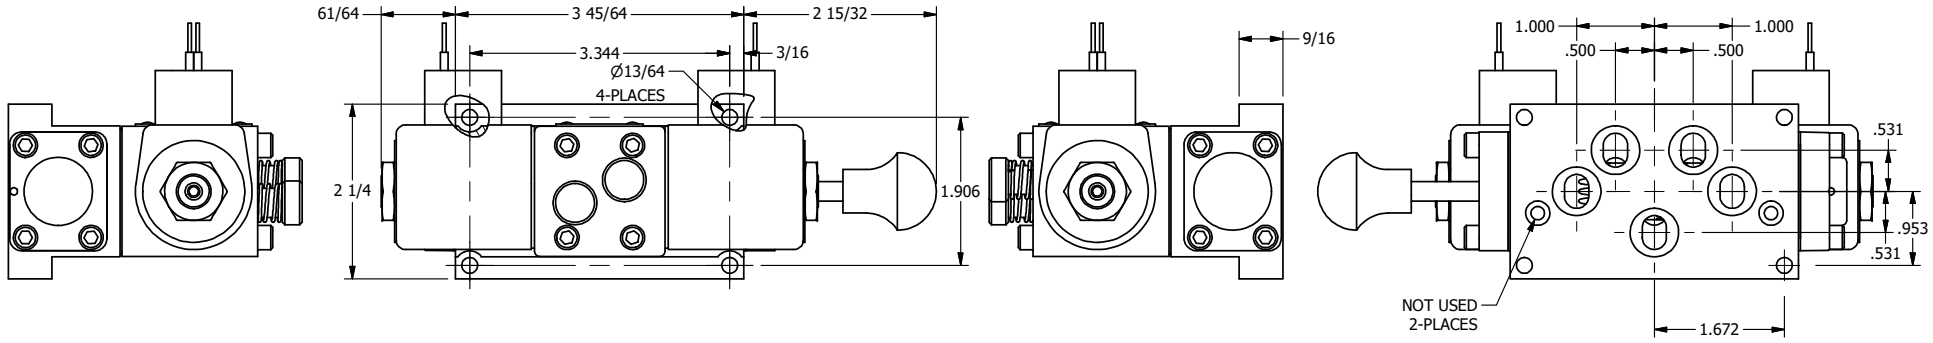

4

3

2

1

AAA
PRODUCTS
INTERNATIONAL

AAA PRODUCTS INTERNATIONAL
7114 Harry Hines Blvd
Dallas, TX 75235

TITLE: 3/8" SUBPLATE, DBL SOL, 2 POS,
FRCTN POS, SOL RTRN, CLASSIC SOL,
PUSH OVRD, MAN SPL OVRD

DRAWING NO.:
DIM_SS3POPOS