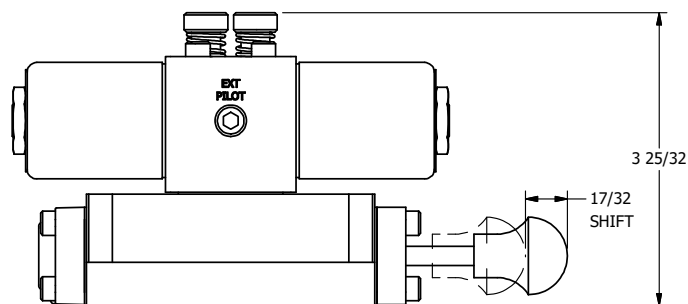

4

3

2

1

AAA
PRODUCTS
INTERNATIONAL

AAA PRODUCTS INTERNATIONAL
7114 Harry Hines Blvd
Dallas, TX 75235

TITLE: 3/8" SUBPLATE, DBL SOL, 2 POS,
FRCTN POS, SOL RTRN, CLASSIC SOL,
PUSH OVRD, MAN SPL OVRD

DRAWING NO.:
DIM_SS3POPOS