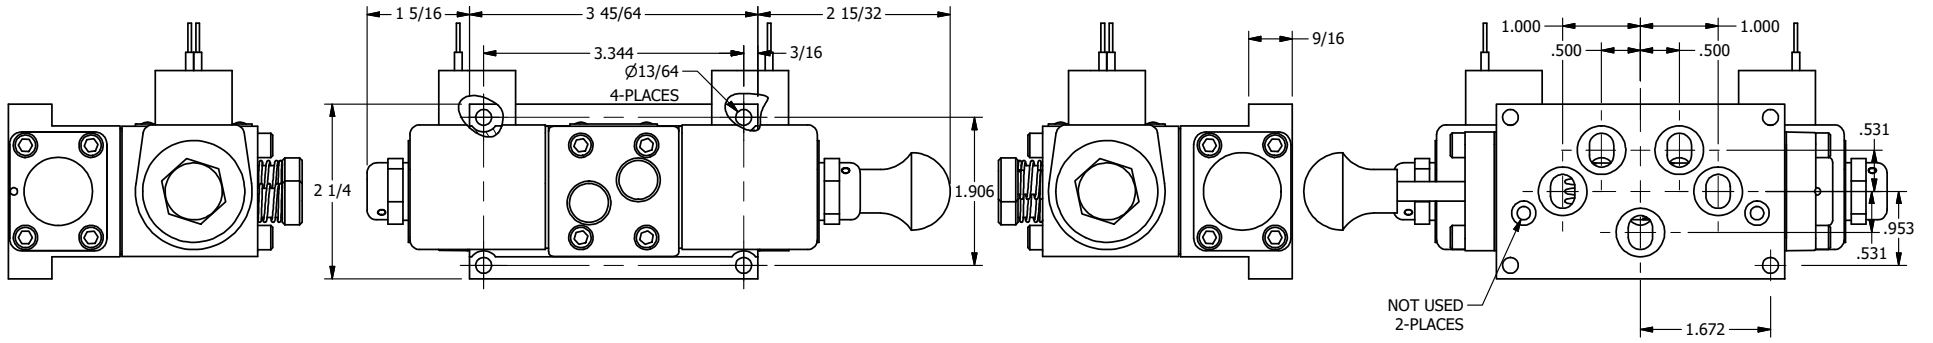

4

3

2

1

**AAA**  
PRODUCTS  
INTERNATIONAL

**AAA PRODUCTS INTERNATIONAL**  
7114 Harry Hines Blvd  
Dallas, TX 75235

TITLE: 3/8" SUBPLATE, DBL SOL, 2 POS,  
FRCTN POS, SOL RTRN, CLASSIC SOL,  
PUSH OVRD, EXCLDR, SPL OVRD

DRAWING NO.:  
DIM\_SS3POPLOS

THE INFORMATION CONTAINED WITHIN THIS DOCUMENT IS PROPRIETARY TO AAA PRODUCTS AND MAY NOT BE DISCLOSED WITHOUT PRIOR WRITTEN CONSENT

4

3

2

B

B

A