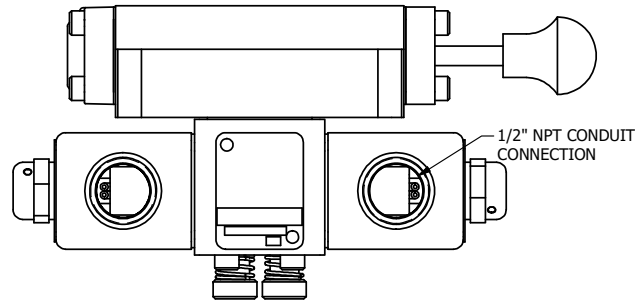

4

3

2

1

**AAA**  
PRODUCTS  
INTERNATIONAL

**AAA PRODUCTS INTERNATIONAL**  
7114 Harry Hines Blvd  
Dallas, TX 75235

TITLE: 3/8" SUBPLATE, DBL SOL, 2 POS,  
FRCTN POS, SOL RTRN, CLASSIC SOL,  
PUSH OVRD, EXCLDR, SPL OVRD

DRAWING NO.:  
DIM\_SS3POPLOS

THE INFORMATION CONTAINED WITHIN THIS DOCUMENT IS PROPRIETARY TO AAA PRODUCTS AND MAY NOT BE DISCLOSED WITHOUT PRIOR WRITTEN CONSENT

4

3

2

B

B

A