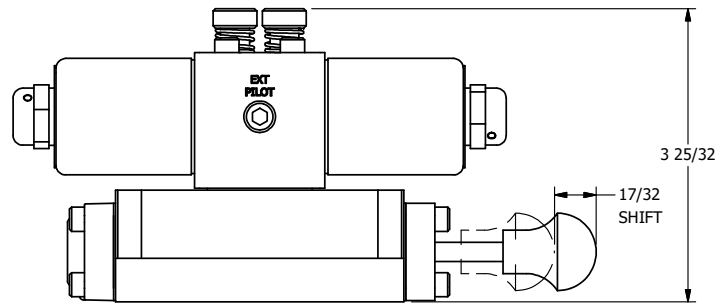

4

3

2

1

**AAA**  
PRODUCTS  
INTERNATIONAL

**AAA PRODUCTS INTERNATIONAL**  
7114 Harry Hines Blvd  
Dallas, TX 75235

TITLE: 3/8" SUBPLATE, DBL SOL, 2 POS,  
FRCTN POS, SOL RTRN, CLASSIC SOL,  
PUSH OVRD, EXCLDR, SPL OVRD

DRAWING NO.:  
DIM\_SS3POPLOS

THE INFORMATION CONTAINED WITHIN THIS DOCUMENT IS PROPRIETARY TO AAA PRODUCTS AND MAY NOT BE DISCLOSED WITHOUT PRIOR WRITTEN CONSENT

4

3

2

B

B

A