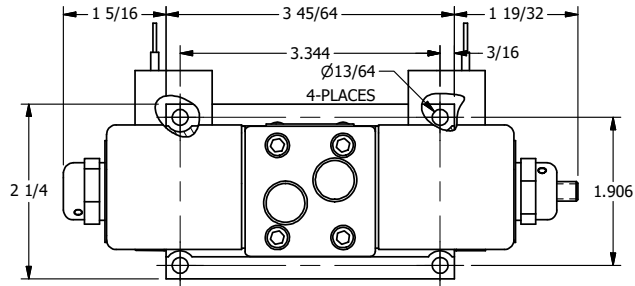

4

3

2

1

AAA
PRODUCTS
INTERNATIONAL

**AAA PRODUCTS
INTERNATIONAL**
7114 Harry Hines Blvd
Dallas, TX 75235

TITLE: 3/8" SUBPLATE, DBL SOL, 2 POS,
SOL RTN, CLASSIC,
PUSH OVRD, EXCLDR, THD PIN

DRAWING NO.:
DIM_SS3POPLK