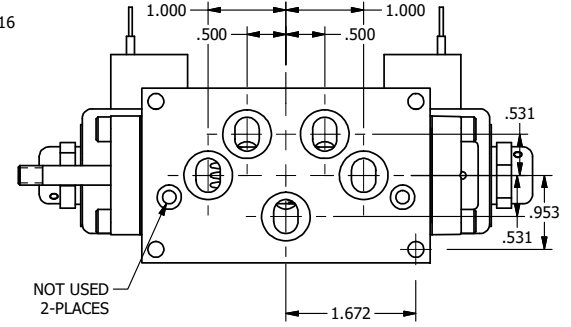

4

3

2

1

AAA
PRODUCTS
INTERNATIONAL

**AAA PRODUCTS
INTERNATIONAL**
7114 Harry Hines Blvd
Dallas, TX 75235

TITLE: 3/8" SUBPLATE, DBL SOL, 2 POS,
SOL RTN, CLASSIC,
PUSH OVRD, EXCLDR, THD PIN

DRAWING NO.:
DIM_SS3POPLK