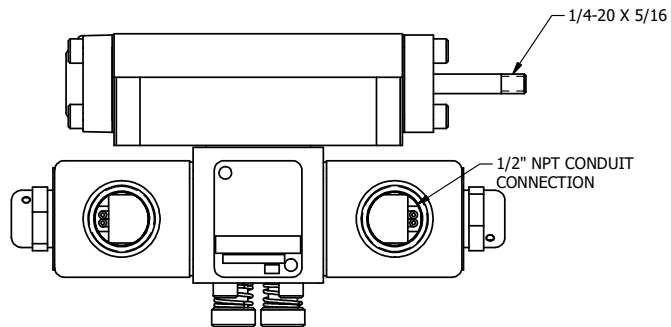

4

3

2

1

AAA
PRODUCTS
INTERNATIONAL

**AAA PRODUCTS
INTERNATIONAL**
7114 Harry Hines Blvd
Dallas, TX 75235

TITLE: 3/8" SUBPLATE, DBL SOL, 2 POS,
SOL RTN, CLASSIC,
PUSH OVRD, EXCLDR, THD PIN

DRAWING NO.:
DIM_SS3POPLK