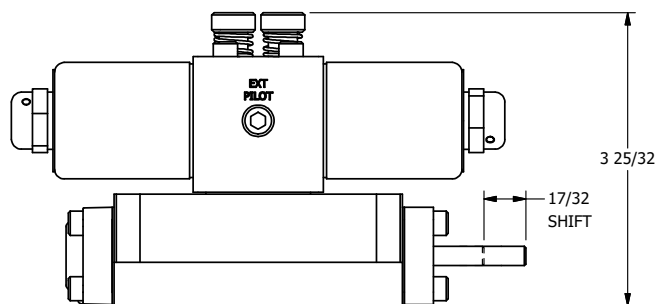

4

3

2

1

AAA
PRODUCTS
INTERNATIONAL

**AAA PRODUCTS
INTERNATIONAL**
7114 Harry Hines Blvd
Dallas, TX 75235

TITLE: 3/8" SUBPLATE, DBL SOL, 2 POS,
SOL RTN, CLASSIC,
PUSH OVRD, EXCLDR, THD PIN

DRAWING NO.:
DIM_SS3POPLK