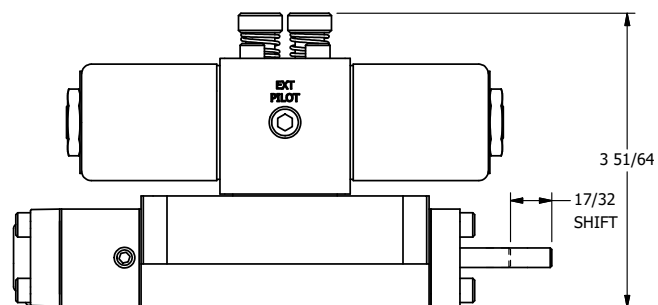

4

3

2

1

**AAA**  
PRODUCTS  
INTERNATIONAL

**AAA PRODUCTS INTERNATIONAL**  
7114 Harry Hines Blvd  
Dallas, TX 75235

TITLE: 3/8" SUBPLATE, DBL SOL, 2 POS,  
DTNT, SOL RTRN, CLASSIC,  
PUSH OVRD, THD INDCTR PIN

DRAWING NO.:  
DIM\_SS3POPQK

THE INFORMATION CONTAINED WITHIN THIS DOCUMENT IS PROPRIETARY TO AAA PRODUCTS AND MAY NOT BE DISCLOSED WITHOUT PRIOR WRITTEN CONSENT

4

3

2

1