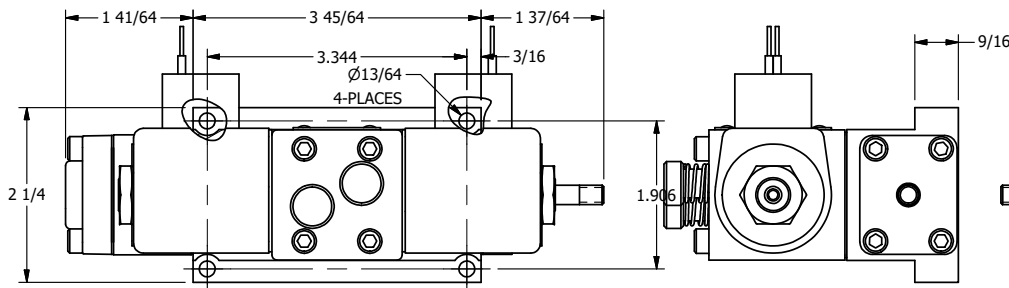

4

3

2

1

**AAA**  
PRODUCTS  
INTERNATIONAL

**AAA PRODUCTS INTERNATIONAL**  
7114 Harry Hines Blvd  
Dallas, TX 75235

TITLE: 3/8" SUBPLATE, DBL SOL, 2 POS,  
DTNT, SOL RTRN, CLASSIC,  
PUSH OVRD, THD INDCTR PIN

DRAWING NO.:  
DIM\_SS3POPQK

THE INFORMATION CONTAINED WITHIN THIS DOCUMENT IS PROPRIETARY TO AAA PRODUCTS AND MAY NOT BE DISCLOSED WITHOUT PRIOR WRITTEN CONSENT

4

3

2

1