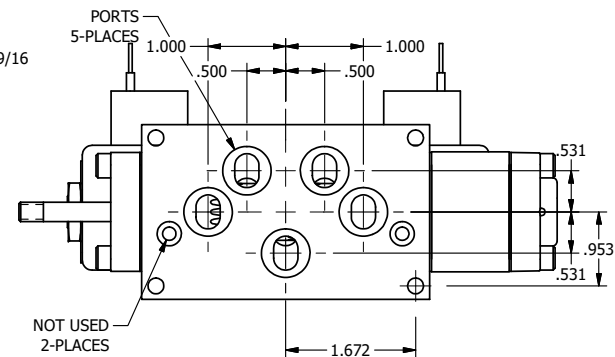

4

3

2

1

**AAA**  
PRODUCTS  
INTERNATIONAL

**AAA PRODUCTS INTERNATIONAL**  
7114 Harry Hines Blvd  
Dallas, TX 75235

TITLE: 3/8" SUBPLATE, DBL SOL, 2 POS,  
DTNT, SOL RTRN, CLASSIC,  
PUSH OVRD, THD INDCTR PIN

DRAWING NO.:  
DIM\_SS3POPQK

THE INFORMATION CONTAINED WITHIN THIS DOCUMENT IS PROPRIETARY TO AAA PRODUCTS AND MAY NOT BE DISCLOSED WITHOUT PRIOR WRITTEN CONSENT

4

3

2

1