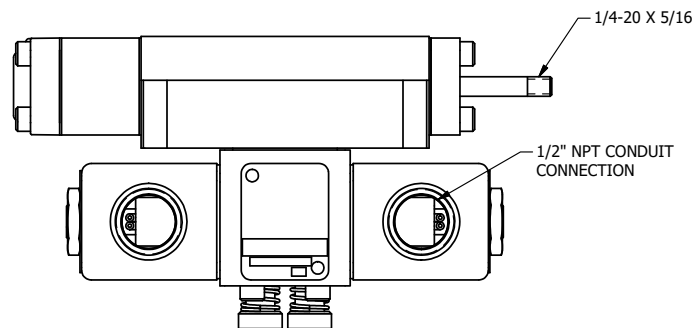

4

3

2

1

**AAA**  
PRODUCTS  
INTERNATIONAL

**AAA PRODUCTS INTERNATIONAL**  
7114 Harry Hines Blvd  
Dallas, TX 75235

TITLE: 3/8" SUBPLATE, DBL SOL, 2 POS,  
DTNT, SOL RTRN, CLASSIC,  
PUSH OVRD, THD INDCTR PIN

DRAWING NO.:  
DIM\_SS3POPQK

THE INFORMATION CONTAINED WITHIN THIS DOCUMENT IS PROPRIETARY TO AAA PRODUCTS AND MAY NOT BE DISCLOSED WITHOUT PRIOR WRITTEN CONSENT

4

3

2

1