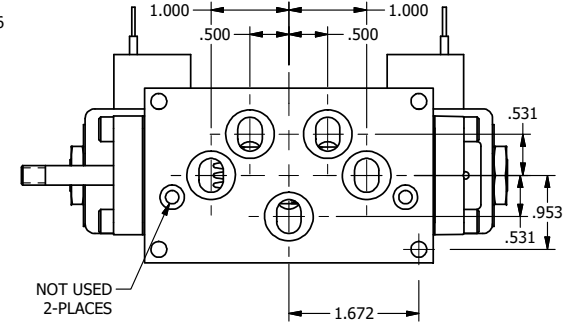

4

3

2

1

AAA
PRODUCTS
INTERNATIONAL

**AAA PRODUCTS
INTERNATIONAL**
7114 Harry Hines Blvd
Dallas, TX 75235

TITLE: 3/8" SUBPLATE, DBL SOL, 2 POS,
SOL RTN, CLASSIC,
PUSH OVRD, THD PIN

DRAWING NO.:
DIM_SS3POPK