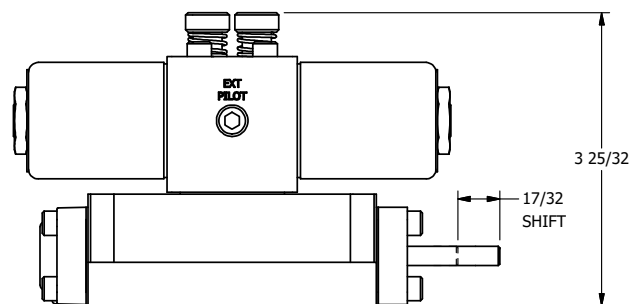

4

3

2

1

AAA
PRODUCTS
INTERNATIONAL

**AAA PRODUCTS
INTERNATIONAL**
7114 Harry Hines Blvd
Dallas, TX 75235

TITLE: 3/8" SUBPLATE, DBL SOL, 2 POS,
SOL RTN, CLASSIC,
PUSH OVRD, THD PIN

DRAWING NO.:
DIM_SS3POPK