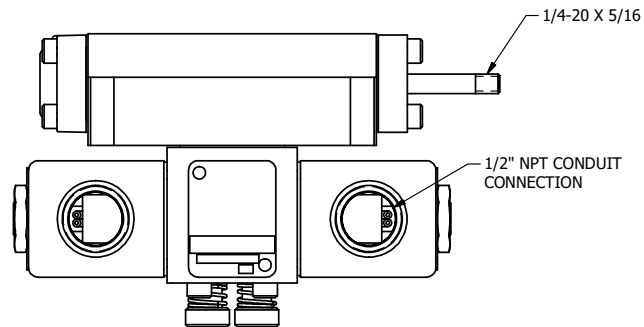

4

3

2

1

AAA
PRODUCTS
INTERNATIONAL

**AAA PRODUCTS
INTERNATIONAL**
7114 Harry Hines Blvd
Dallas, TX 75235

TITLE: 3/8" SUBPLATE, DBL SOL, 2 POS,
SOL RTN, CLASSIC,
PUSH OVRD, THD PIN

DRAWING NO.:
DIM_SS3POPK