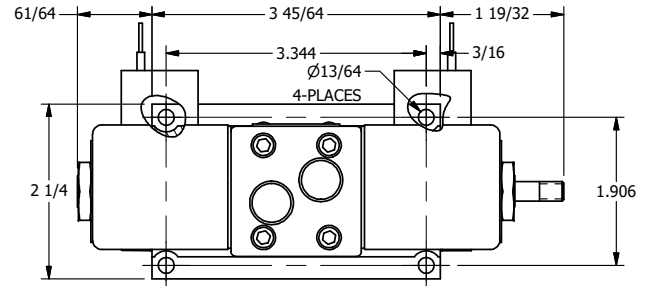

4

3

2

1

AAA
PRODUCTS
INTERNATIONAL

**AAA PRODUCTS
INTERNATIONAL**
7114 Harry Hines Blvd
Dallas, TX 75235

TITLE: 3/8" SUBPLATE, DBL SOL, 2 POS,
SOL RTN, CLASSIC,
PUSH OVRD, THD PIN

DRAWING NO.:
DIM_SS3POPK