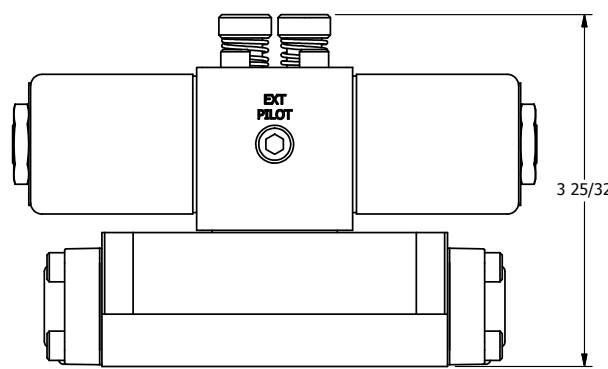

**AAA**  
PRODUCTS  
INTERNATIONAL

**AAA PRODUCTS INTERNATIONAL**  
7114 Harry Hines Blvd  
Dallas, TX 75235

TITLE: 3/8" SUBPLATE, DBL SOL, 2 POS,  
FRICTION POS, SOL RTRN,  
CLASSIC SOL, PUSH OVRD

DRAWING NO.:  
DIM\_SS3POP