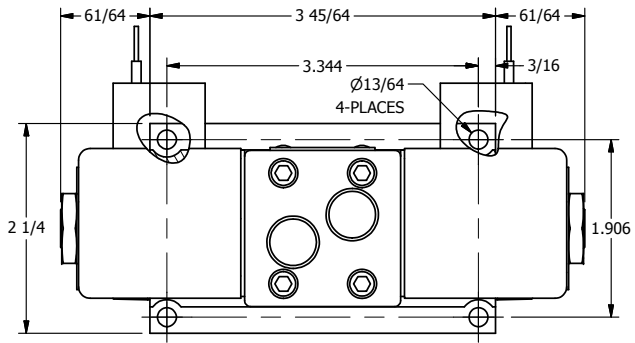

**AAA**  
PRODUCTS  
INTERNATIONAL

**AAA PRODUCTS INTERNATIONAL**  
7114 Harry Hines Blvd  
Dallas, TX 75235

TITLE: 3/8" SUBPLATE, DBL SOL, 2 POS,  
FRICTION POS, SOL RTRN,  
CLASSIC SOL, PUSH OVRD

DRAWING NO.:  
DIM\_SS3POP