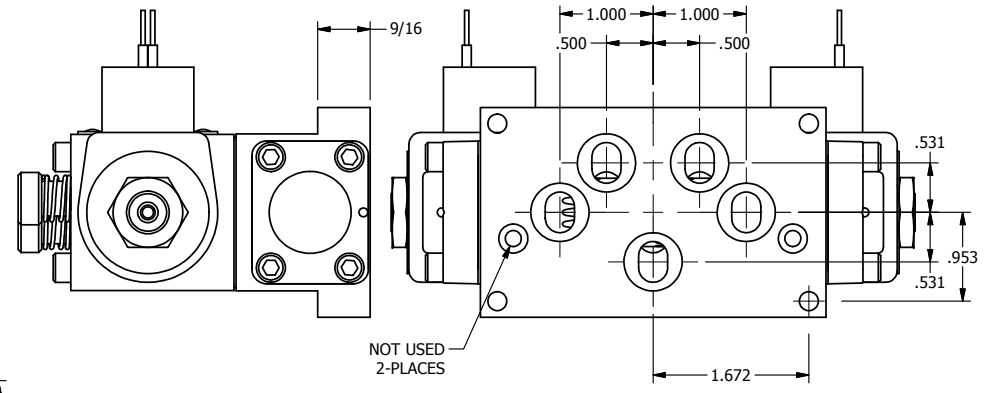

**AAA**  
PRODUCTS  
INTERNATIONAL

**AAA PRODUCTS INTERNATIONAL**  
7114 Harry Hines Blvd  
Dallas, TX 75235

TITLE: 3/8" SUBPLATE, DBL SOL, 2 POS,  
FRICTION POS, SOL RTRN,  
CLASSIC SOL, PUSH OVRD

DRAWING NO.:  
DIM\_SS3POP