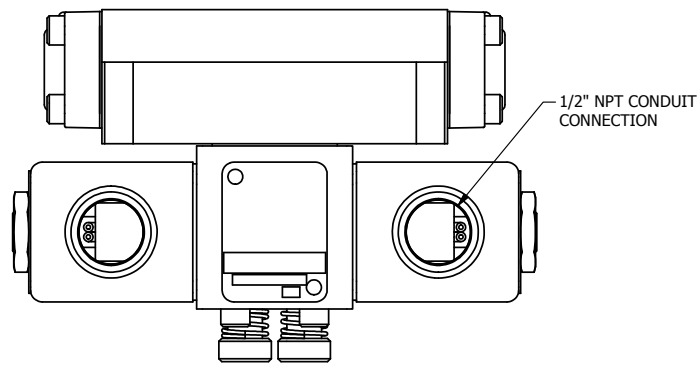

**AAA**  
PRODUCTS  
INTERNATIONAL

**AAA PRODUCTS INTERNATIONAL**  
7114 Harry Hines Blvd  
Dallas, TX 75235

TITLE: 3/8" SUBPLATE, DBL SOL, 2 POS,  
FRICTION POS, SOL RTRN,  
CLASSIC SOL, PUSH OVRD

DRAWING NO.:  
DIM\_SS3POP