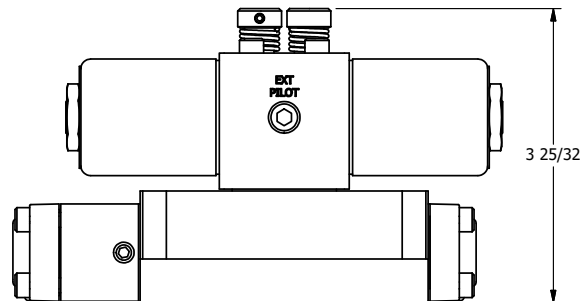

4

3

2

1

NOTES:
1) REMOTE PILOT CAN BE ROUTED THROUGH SUBPLATE CONNECTION.

AAA
PRODUCTS
INTERNATIONAL

**AAA PRODUCTS
INTERNATIONAL**
7114 Harry Hines Blvd
Dallas, TX 75235

TITLE 3/8" SUBPLATE, DBL SOL, 2 POS,
DTNT, SOL RTRN, CLASSIC,
NON-LCKNG OVRD, TPD VENT

DRAWING NO.:
DIM_SS3PONTQ

THE INFORMATION CONTAINED WITHIN THIS DOCUMENT IS PROPRIETARY TO AAA PRODUCTS AND MAY NOT BE DISCLOSED WITHOUT PRIOR WRITTEN CONSENT

4

3

2

1

B

B