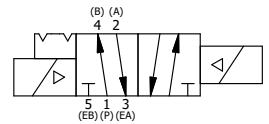

4

3

2

1

NOTES:
1) REMOTE PILOT CAN BE ROUTED THROUGH SUBPLATE CONNECTION.

AAA
PRODUCTS
INTERNATIONAL

**AAA PRODUCTS
INTERNATIONAL**
7114 Harry Hines Blvd
Dallas, TX 75235

TITLE 3/8" SUBPLATE, DBL SOL, 2 POS,
DTNT, SOL RTRN, CLASSIC,
NON-LCKNG OVRD, TPD VENT