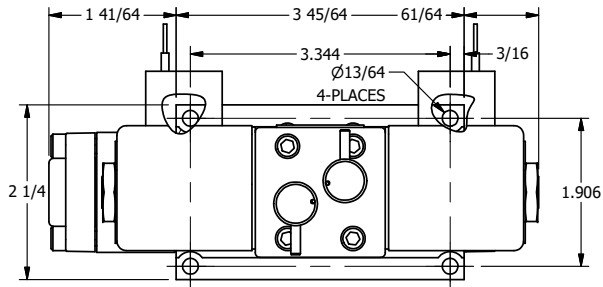

4

3

2

1

NOTES:
1) REMOTE PILOT CAN BE ROUTED THROUGH SUBPLATE CONNECTION.

AAA
PRODUCTS
INTERNATIONAL

**AAA PRODUCTS
INTERNATIONAL**
7114 Harry Hines Blvd
Dallas, TX 75235

TITLE 3/8" SUBPLATE, DBL SOL, 2 POS,
DTNT, SOL RTRN, CLASSIC,
NON-LCKNG OVRD, TPD VENT

DRAWING NO.:
DIM_SS3PONTQ

THE INFORMATION CONTAINED WITHIN THIS DOCUMENT IS PROPRIETARY TO AAA PRODUCTS AND MAY NOT BE DISCLOSED WITHOUT PRIOR WRITTEN CONSENT

4

3

2

1

B

B