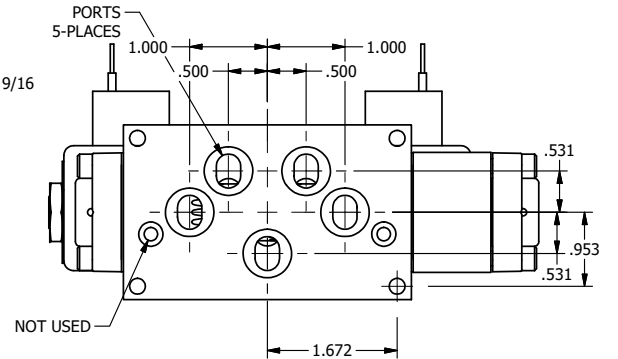

4

3

2

1

NOTES:
1) REMOTE PILOT CAN BE ROUTED THROUGH SUBPLATE CONNECTION.

AAA
PRODUCTS
INTERNATIONAL

**AAA PRODUCTS
INTERNATIONAL**
7114 Harry Hines Blvd
Dallas, TX 75235

TITLE 3/8" SUBPLATE, DBL SOL, 2 POS,
DTNT, SOL RTRN, CLASSIC,
NON-LCKNG OVRD, TPD VENT

DRAWING NO.:
DIM_SS3PONTQ

THE INFORMATION CONTAINED WITHIN THIS DOCUMENT IS PROPRIETARY TO AAA PRODUCTS AND MAY NOT BE DISCLOSED WITHOUT PRIOR WRITTEN CONSENT

4

3

2

1

B

B