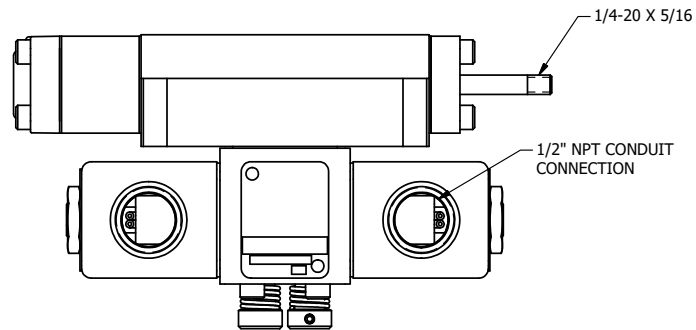

4

3

2

1

AAA
PRODUCTS
INTERNATIONAL

**AAA PRODUCTS
INTERNATIONAL**
7114 Harry Hines Blvd
Dallas, TX 75235

TITLE: 3/8" SUBPLATE, DBL SOL, 2 POS,
DTNT, SOL RTRN, CLASSIC,
NON-LCKNG OVRD, EXCLDR, IND PIN

DRAWING NO.:
DIM_SS3PONTKQ