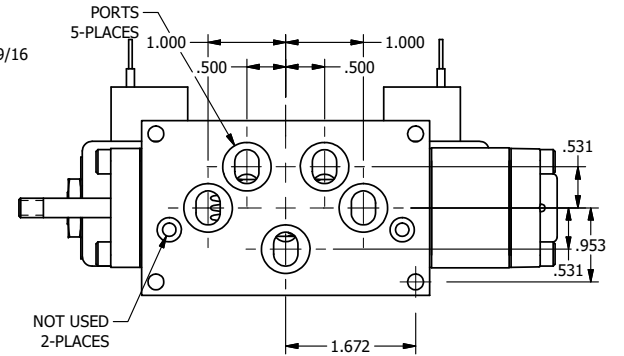

4

3

2

1

AAA
PRODUCTS
INTERNATIONAL

**AAA PRODUCTS
INTERNATIONAL**
7114 Harry Hines Blvd
Dallas, TX 75235

TITLE: 3/8" SUBPLATE, DBL SOL, 2 POS,
DTNT, SOL RTRN, CLASSIC,
NON-LCKNG OVRD, EXCLDR, IND PIN

DRAWING NO.:
DIM_SS3PONTKQ