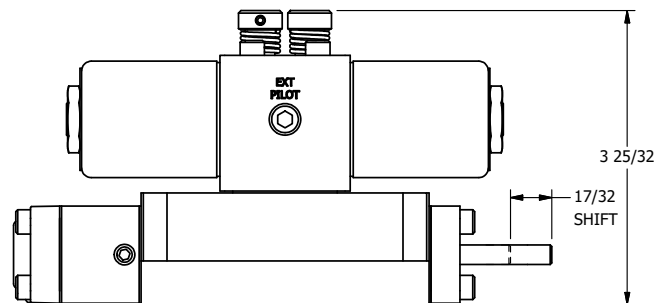

4

3

2

1

AAA
PRODUCTS
INTERNATIONAL

**AAA PRODUCTS
INTERNATIONAL**
7114 Harry Hines Blvd
Dallas, TX 75235

TITLE: 3/8" SUBPLATE, DBL SOL, 2 POS,
DTNT, SOL RTRN, CLASSIC,
NON-LCKNG OVRD, EXCLDR, IND PIN

DRAWING NO.:
DIM_SS3PONTKQ