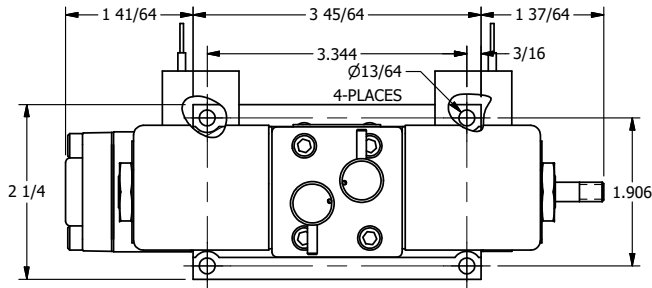

4

3

2

1

AAA
PRODUCTS
INTERNATIONAL

**AAA PRODUCTS
INTERNATIONAL**
7114 Harry Hines Blvd
Dallas, TX 75235

TITLE: 3/8" SUBPLATE, DBL SOL, 2 POS,
DTNT, SOL RTRN, CLASSIC,
NON-LCKNG OVRD, EXCLDR, IND PIN

DRAWING NO.:
DIM_SS3PONTKQ