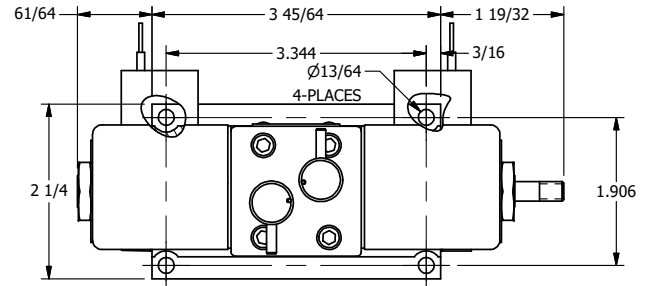

4

3

2

1

AAA
PRODUCTS
INTERNATIONAL

AAA PRODUCTS INTERNATIONAL
7114 Harry Hines Blvd
Dallas, TX 75235

TITLE: 3/8" SUBPLATE, DBL SOL, 2 POS,
SOL RTN, CLASSIC,
NON-LCKNG OVRD, TPD VENT, THD PIN

DRAWING NO.:
DIM_SS3PONTK