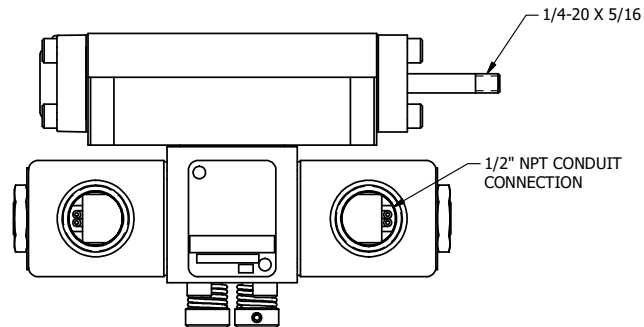

4

3

2

1

AAA
PRODUCTS
INTERNATIONAL

AAA PRODUCTS INTERNATIONAL
7114 Harry Hines Blvd
Dallas, TX 75235

TITLE: 3/8" SUBPLATE, DBL SOL, 2 POS,
SOL RTN, CLASSIC,
NON-LCKNG OVRD, TPD VENT, THD PIN

DRAWING NO.:
DIM_SS3PONTK