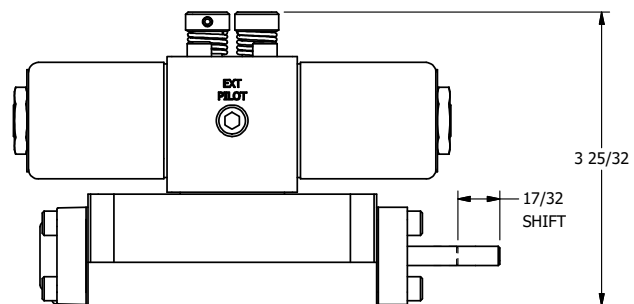

4

3

2

1

AAA
PRODUCTS
INTERNATIONAL

AAA PRODUCTS INTERNATIONAL
7114 Harry Hines Blvd
Dallas, TX 75235

TITLE: 3/8" SUBPLATE, DBL SOL, 2 POS,
SOL RTN, CLASSIC,
NON-LCKNG OVRD, TPD VENT, THD PIN

DRAWING NO.:
DIM_SS3PONTK