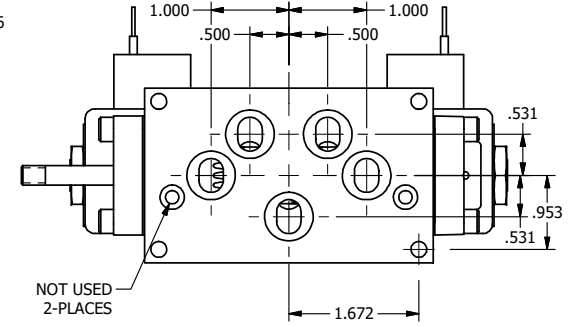

4

3

2

1

AAA
PRODUCTS
INTERNATIONAL

AAA PRODUCTS INTERNATIONAL
7114 Harry Hines Blvd
Dallas, TX 75235

TITLE: 3/8" SUBPLATE, DBL SOL, 2 POS,
SOL RTN, CLASSIC,
NON-LCKNG OVRD, TPD VENT, THD PIN

DRAWING NO.:
DIM_SS3PONTK