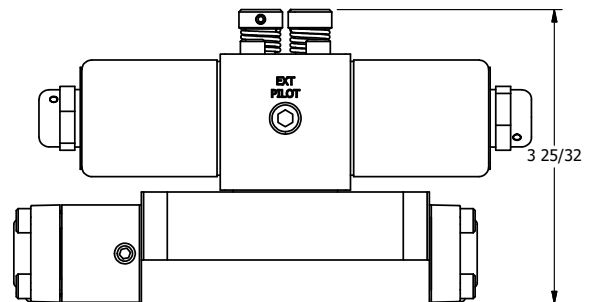

4

3

2

1

NOTES:
1) REMOTE PILOT CAN BE ROUTED THROUGH SUBPLATE CONNECTION.

AAA
PRODUCTS
INTERNATIONAL

AAA PRODUCTS INTERNATIONAL
7114 Harry Hines Blvd
Dallas, TX 75235

TITLE 3/8" SUBPLATE, DBL SOL, 2 POS,
DTNT, SOL RTRN, CLASSIC,
NON-LCKNG OVRD, DUST EXCLDR

DRAWING NO.:
DIM_SS3PONLQ

THE INFORMATION CONTAINED WITHIN THIS DOCUMENT IS PROPRIETARY TO AAA PRODUCTS AND MAY NOT BE DISCLOSED WITHOUT PRIOR WRITTEN CONSENT

4

3

2

1

B

B