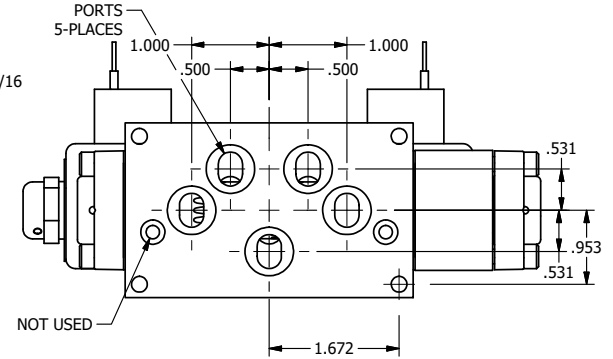

4

3

2

1

NOTES:
1) REMOTE PILOT CAN BE ROUTED THROUGH SUBPLATE CONNECTION.

AAA
PRODUCTS
INTERNATIONAL

AAA PRODUCTS INTERNATIONAL
7114 Harry Hines Blvd
Dallas, TX 75235

TITLE 3/8" SUBPLATE, DBL SOL, 2 POS,
DTNT, SOL RTRN, CLASSIC,
NON-LCKNG OVRD, DUST EXCLDR

DRAWING NO.:
DIM_SS3PONLQ

THE INFORMATION CONTAINED WITHIN THIS DOCUMENT IS PROPRIETARY TO AAA PRODUCTS AND MAY NOT BE DISCLOSED WITHOUT PRIOR WRITTEN CONSENT

4

3

2

1

B

B