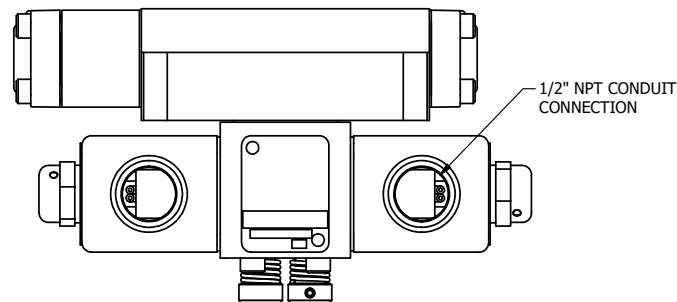

4

3

2

1

NOTES:
1) REMOTE PILOT CAN BE ROUTED THROUGH SUBPLATE CONNECTION.

AAA
PRODUCTS
INTERNATIONAL

AAA PRODUCTS INTERNATIONAL
7114 Harry Hines Blvd
Dallas, TX 75235

TITLE 3/8" SUBPLATE, DBL SOL, 2 POS,
DTNT, SOL RTRN, CLASSIC,
NON-LCKNG OVRD, DUST EXCLDR