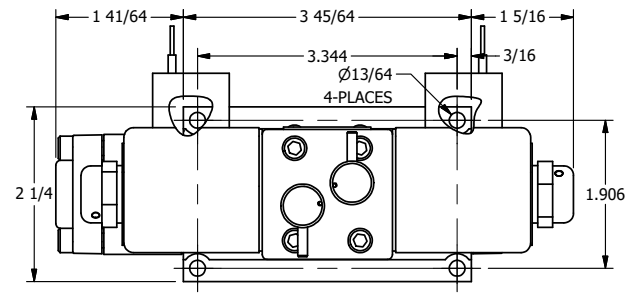

4

3

2

1

NOTES:
1) REMOTE PILOT CAN BE ROUTED THROUGH SUBPLATE CONNECTION.

AAA
PRODUCTS
INTERNATIONAL

AAA PRODUCTS INTERNATIONAL
7114 Harry Hines Blvd
Dallas, TX 75235

TITLE 3/8" SUBPLATE, DBL SOL, 2 POS,
DTNT, SOL RTRN, CLASSIC,
NON-LCKNG OVRD, DUST EXCLDR

DRAWING NO.:
DIM_SS3PONLQ

THE INFORMATION CONTAINED WITHIN THIS DOCUMENT IS PROPRIETARY TO AAA PRODUCTS AND MAY NOT BE DISCLOSED WITHOUT PRIOR WRITTEN CONSENT

4

3

2

1

B

B