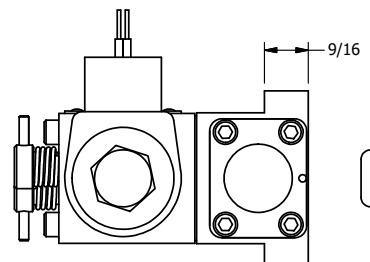

4

3

2

1

NOTES:
1) REMOTE PILOT CAN BE ROUTED THROUGH SUBPLATE CONNECTION.

AAA
PRODUCTS
INTERNATIONAL

AAA PRODUCTS INTERNATIONAL
7114 Harry Hines Blvd
Dallas, TX 75235

TITLE 3/8" SUBPLATE, DBL SOL, 2 POS,
DTNT, SOL RTRN, CLASSIC,
NON-LCKNG OVRD, DUST EXCLDR

DRAWING NO.:
DIM_SS3PONLQ

THE INFORMATION CONTAINED WITHIN THIS DOCUMENT IS PROPRIETARY TO AAA PRODUCTS AND MAY NOT BE DISCLOSED WITHOUT PRIOR WRITTEN CONSENT

4

3

2

1

B

B